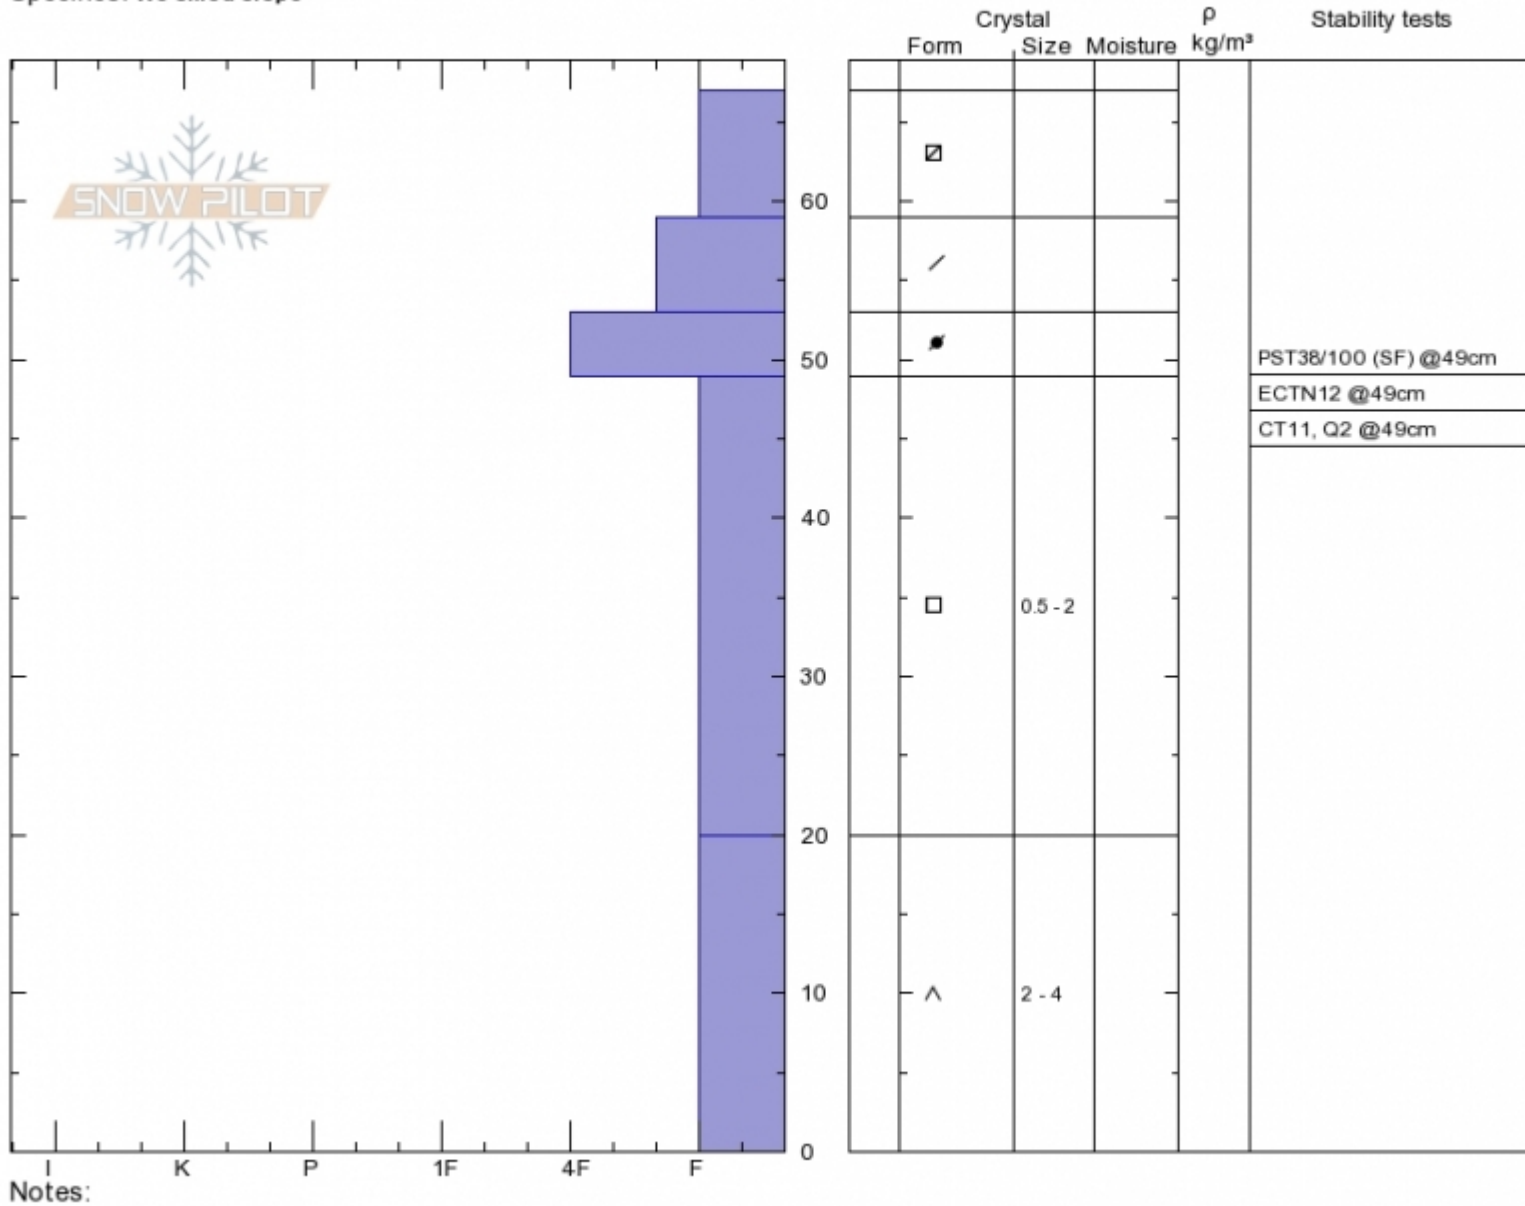

Bridger West Side
Bridger Range
MT
 Elevation: **8200 ft**
 Aspect: **340°**
 Specifics: **We skied slope**

Eric Knoff
Wed Jan 18 13:00 2017
 Co-ord:
 Slope Angle: **28°**
 Wind Loading:

Stability: **Good**
 Air Temperature: **-5°C**
 Sky Cover: **CLR**
 Precipitation: **NO**
 Wind: **SW Calm**

HS67 PF67
Stability Test Notes

Layer No
0-20: Prob

Advisory Region
 Bridger Range

Forecast link: [GNFAC Avalanche Advisory for Fri Jan 20, 2017](#)[GNFAC Avalanche Forecast for Sat Jan 21, 2017](#)[GNFAC Avalanche Forecast for Sun Jan 22, 2017](#)[GNFAC Avalanche Advisory for Mon Jan 23, 2017](#)
 Bridger Range, 2017-01-20