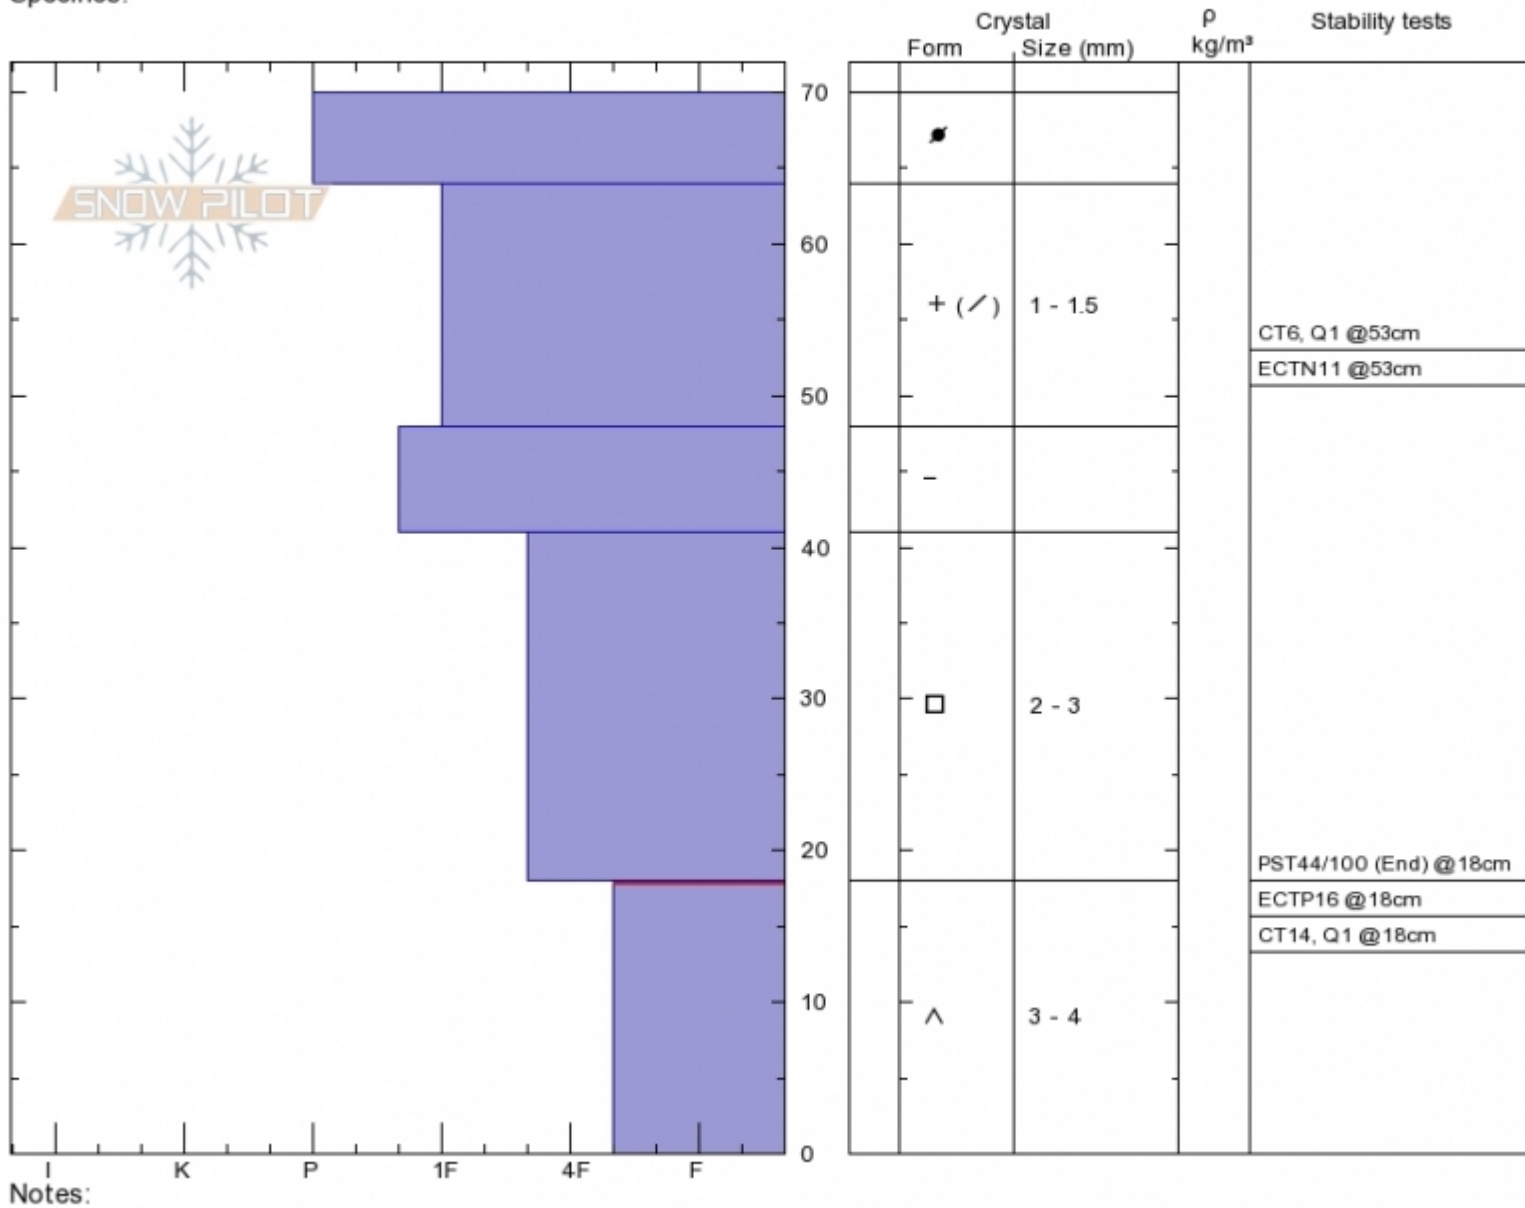

**Football Field**  
**Bridger Range**  
**MT**  
 Elevation: **8600 ft**  
 Aspect: **99°**  
 Specifics:

**Chris Bilbrey**  
**Tue Dec 20 12:30 2016 (MST)**  
 Co-ord: **45.79817N, -110.93413W**  
 Slope Angle: **33°**  
 Wind Loading: **yes**

Stability: **Fair**  
 Air Temperature: **-4°C**  
 Sky Cover: **4/8 to 8/8 covered**  
 Precipitation: **None**  
 Wind: **NW Moderate**

**HS70**  
 Stability Test Notes  
**0-18: Prot**

**Forecast link:** [GNFAC Avalanche Advisory for Wed Dec 21, 2016](#)  
 No Region, 2016-12-20