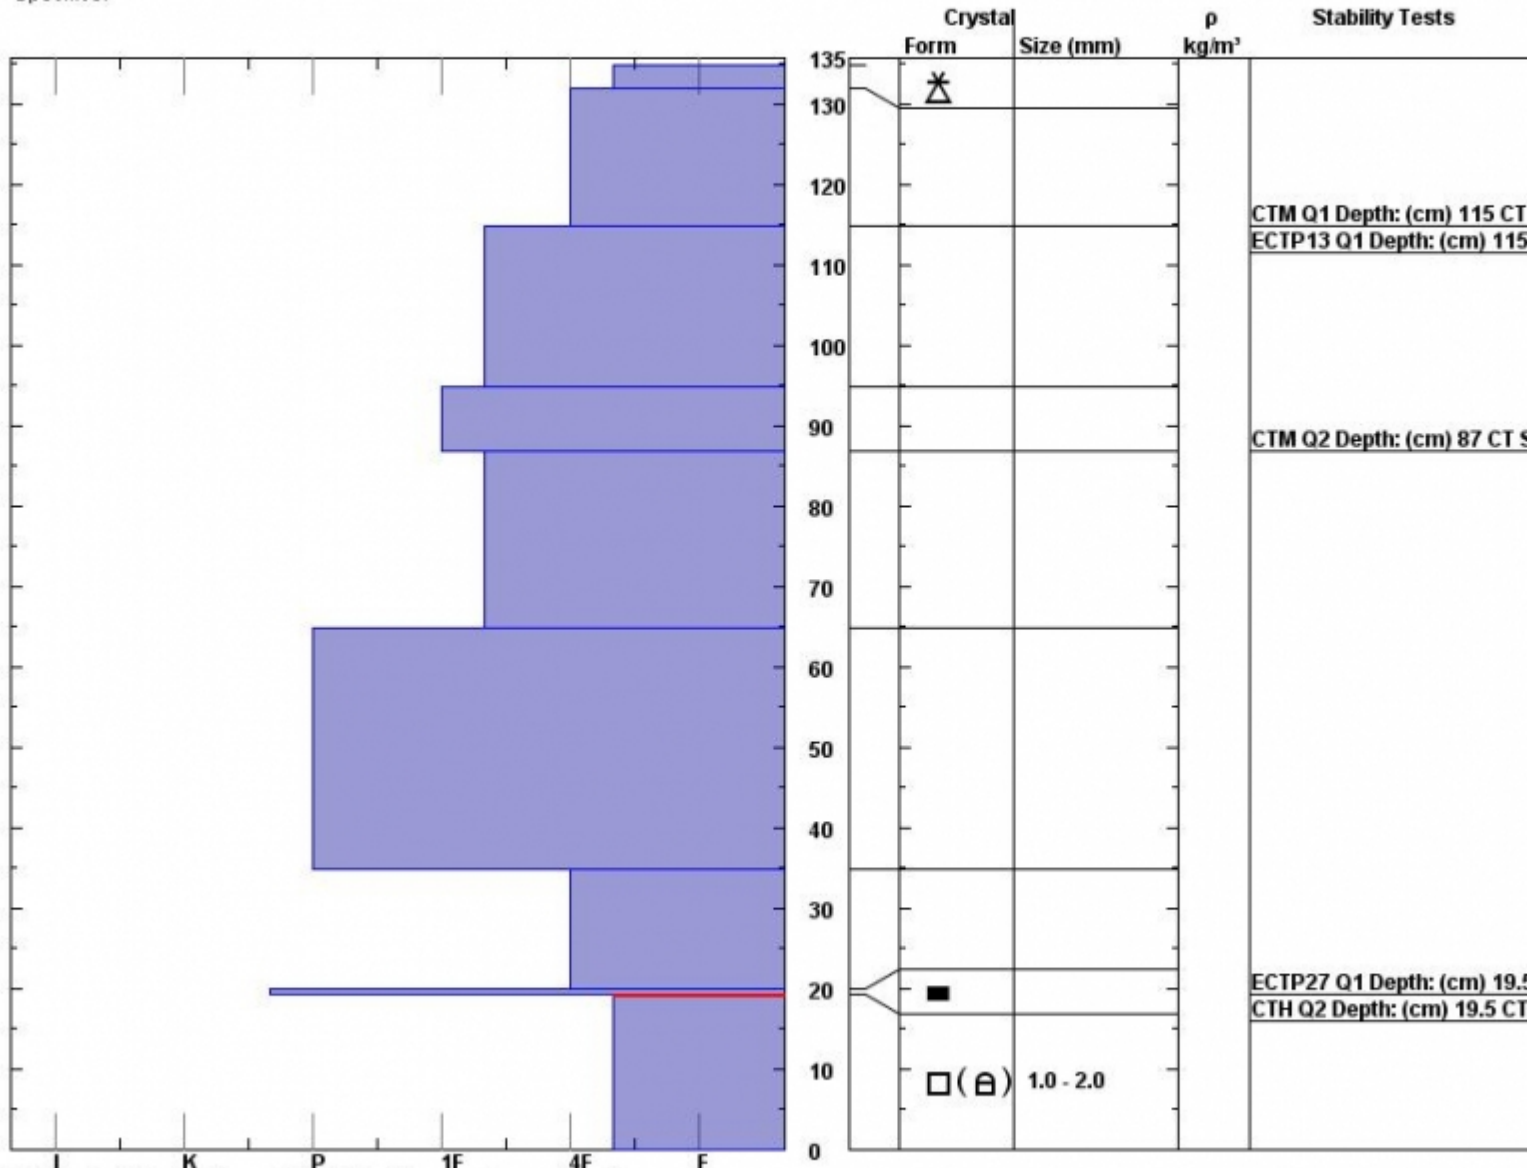

Snow Pit Profile
Almost Died
Beartooth, MT
 Elevation (ft) **9470**
 Aspect: **36**
 Specifics:

Observer: **Doug Chabot**
Sun Dec 07 08:40:00 MST 2014
 Co-ord: **45.04830 N 109.92938 W**
 Slope: **25**
 Wind loading: **no**

Stability on similar slopes: **Good**
 Air Temperature: **F**
 Sky Cover: **Clear**
 Precipitation: **None**
 Wind: **S Light Breeze**

HS135
 Stability Test Notes:
 Layer note: **19.5-20: H**
0-19.5: Pro