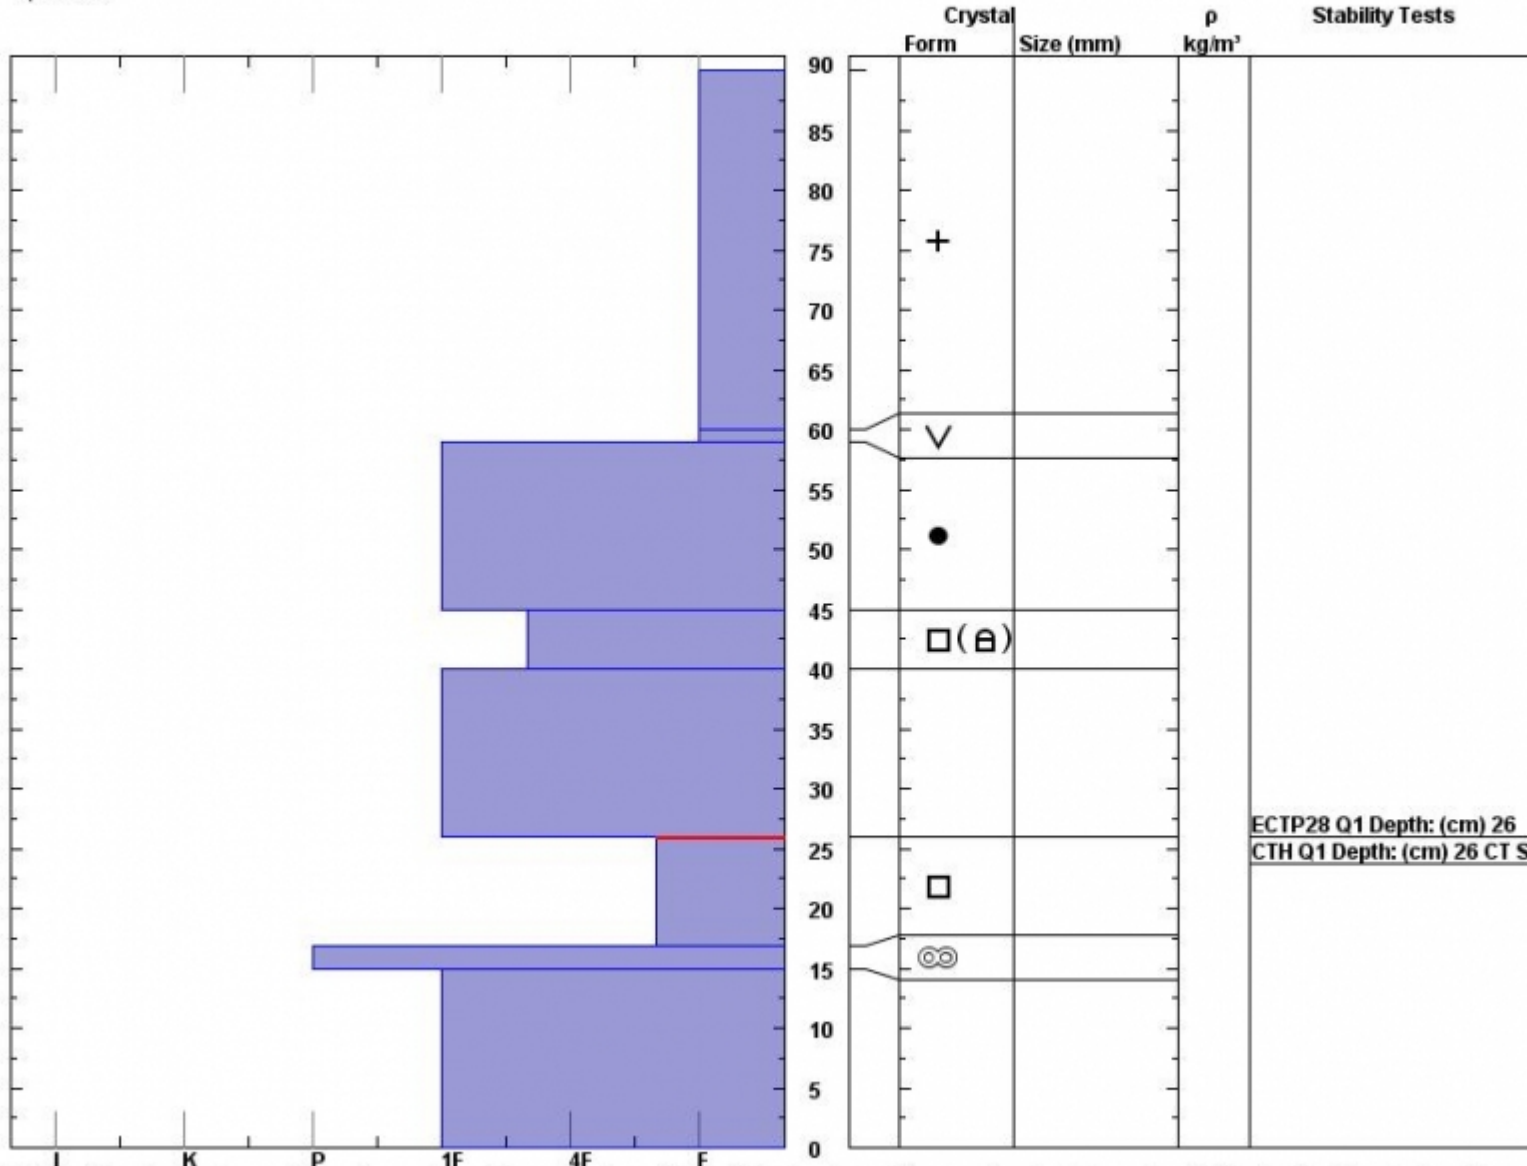

Snow Pit Profile  
**Carrot Basin**  
**S. Madison, MT**  
 Elevation (ft)  
 Aspect: **48**  
 Specifics:

Observer: **Doug Chabot**  
**Sun Dec 08 11:40:00 MST 2013**  
 Co-ord: **N W**  
 Slope: **15**  
 Wind loading: **no**

Stability on similar slopes: **Fair**  
 Air Temperature: **-21 C**  
 Sky Cover: **sky 8/8 covered**  
 Precipitation: **None**  
 Wind: **Calm**

**HS90**  
 Stability Test Notes:

Layer note  
**59-60: no**  
**17-26: Pro**

Notes: This pit was dug on the southern edge of Carrot Basin on the north facing slope. It was untracked. Occasionally the track of the sled would punch through the 1F slab and get stuck. No naturals anywhere.