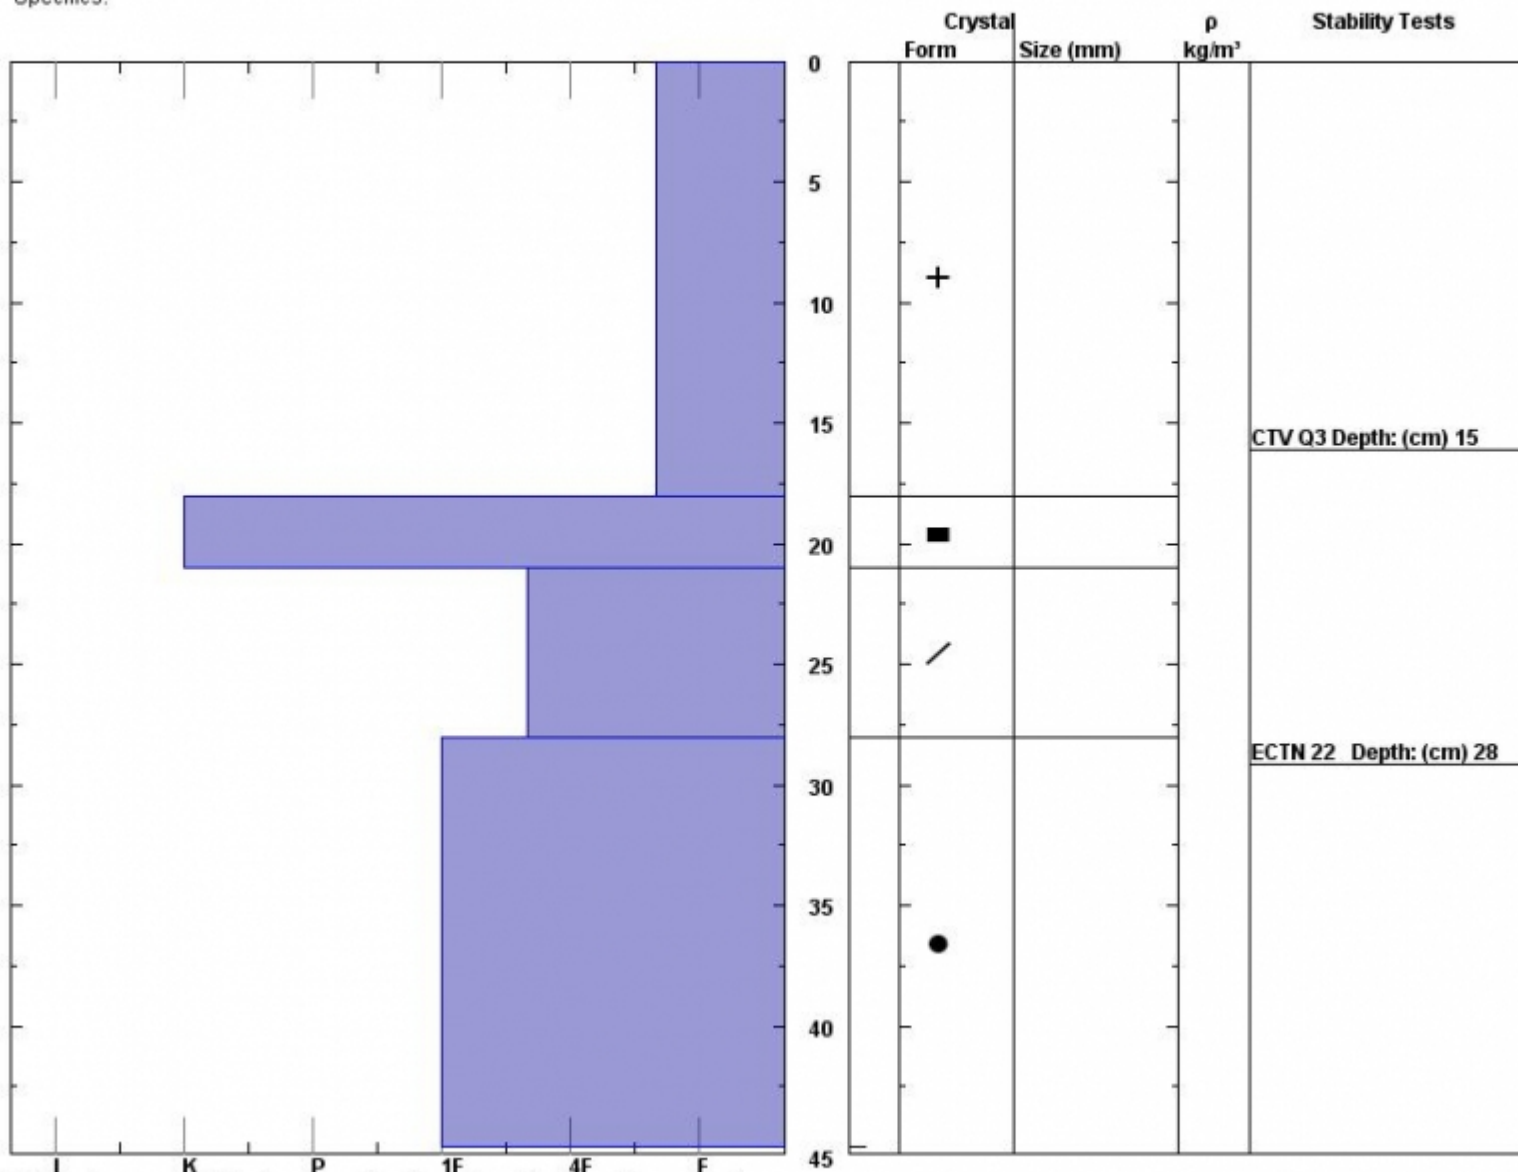

Snow Pit Profile
The Throne
Bridger, MT
 Elevation (ft) **8000**
 Aspect: **80**
 Specifics:

Observer: **Eric Knoff**
Mon Mar 18 14:12:18 MDT 2013
 Co-ord: **45.88429 N 110.95010 W**
 Slope: **27**
 Wind loading: **no**

Stability on similar slopes: **Good**
 Air Temperature: **-11 C**
 Sky Cover: **sky 8/8 covered**
 Precipitation: **Snow < 0.5 cm/hr**
 Wind: **NW Light Breeze**

Stability Test Notes: Layer note

Notes: Deep and stable. New snow has bonded well to the old snow surface.