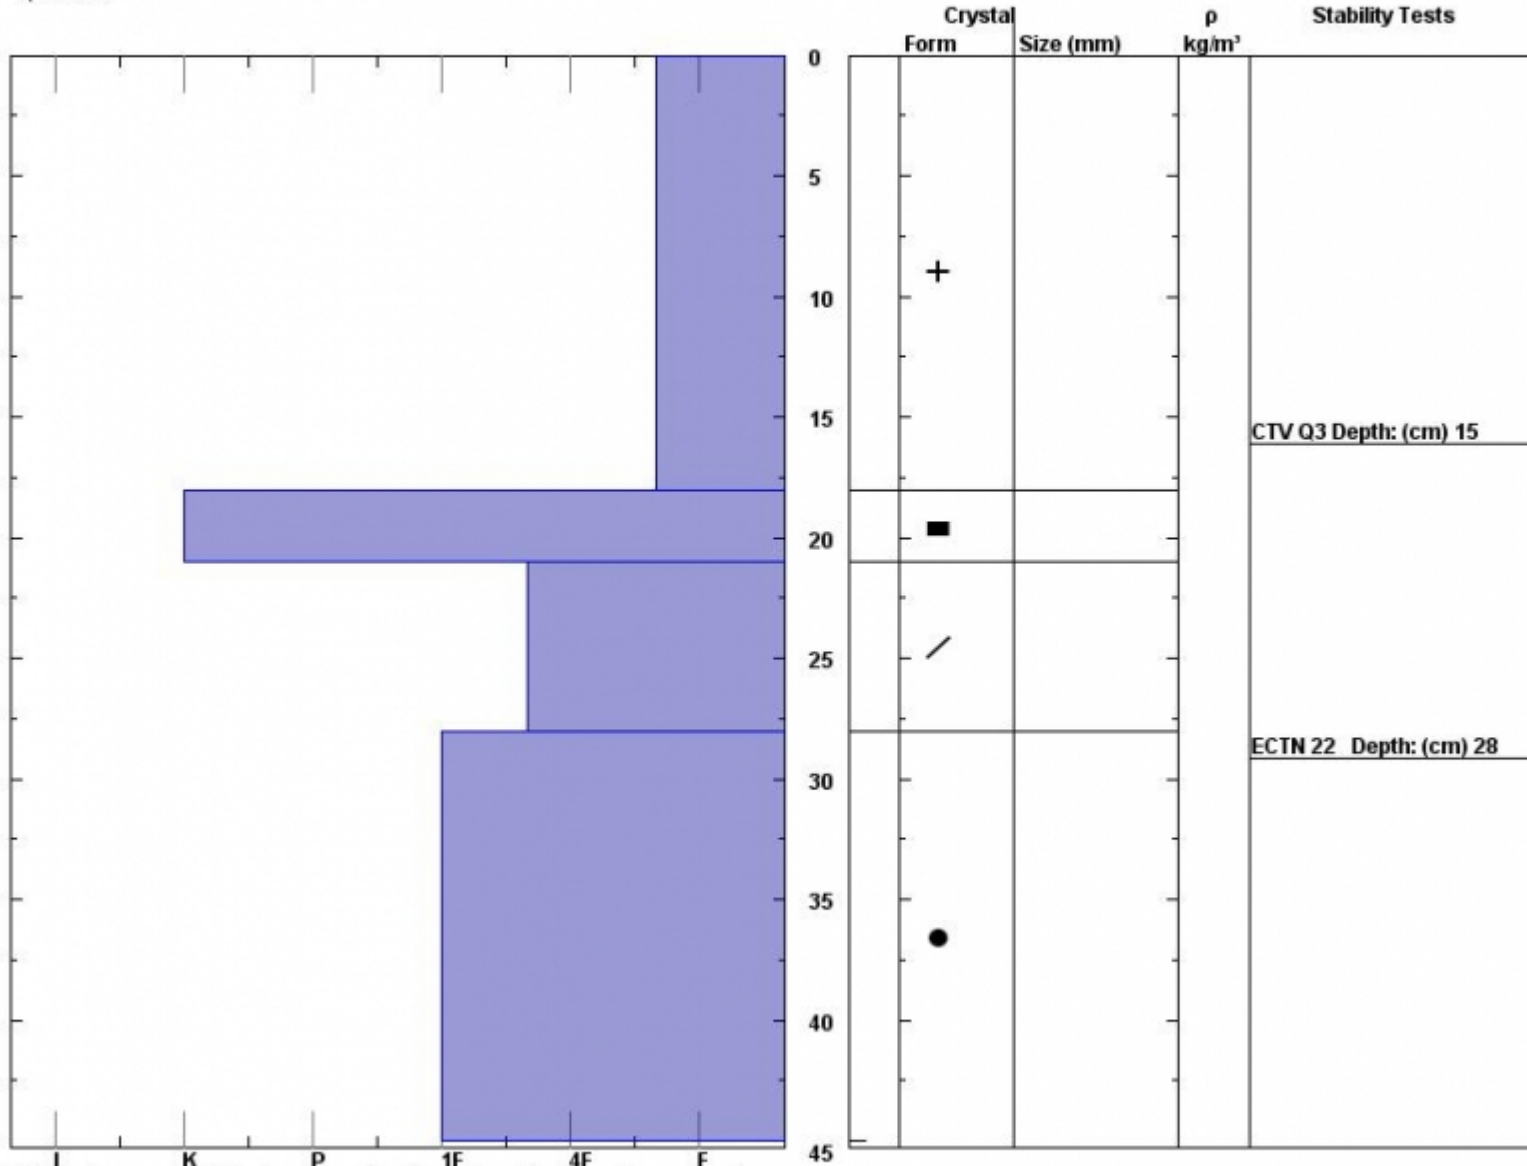

Snow Pit Profile
The Throne
Bridger, MT
 Elevation (ft) **8000**
 Aspect: **80**
 Specifics:

Observer: **Eric Knoff**
Mon Mar 18 14:12:18 MDT 2013
 Co-ord: **45.88429 N 110.95010 W**
 Slope: **27**
 Wind loading: **no**

Stability on similar slopes: **Good**
 Air Temperature: **-11 C**
 Sky Cover: **sky 8/8 covered**
 Precipitation: **Snow < 0.5 cm/hr**
 Wind: **NW Light Breeze**

Stability Test Notes: Layer notes

Notes: Deep and stable. New snow has bonded well to the old snow surface.