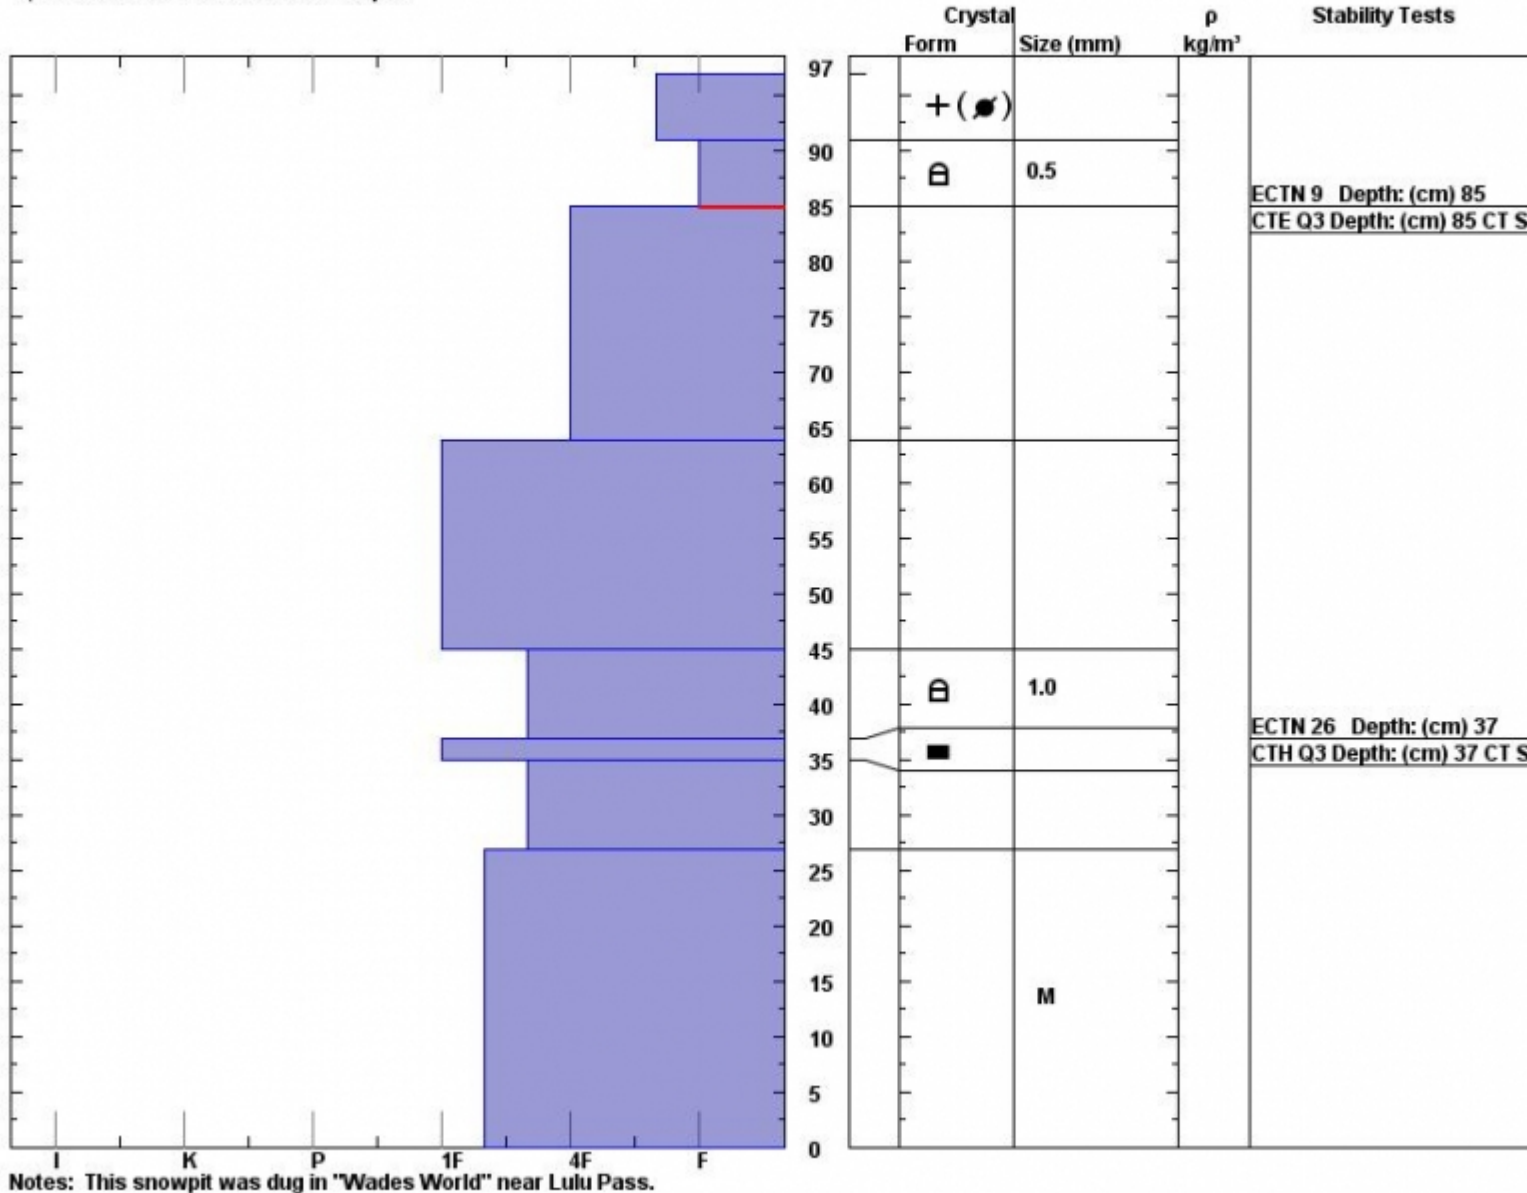

Snow Pit Profile

Observer: **Mark Staples**

Stability on similar slopes: **Very Good**

Stability Test Notes:

Layer notes

Fri Nov 30 01:45:00 MST 2012

Air Temperature: **C**

37: very dirty shear

85-91: Pro

Beartooth, MT

Co-ord: **45.06775 N 109.95078 W**

Sky Cover: **sky 8/8 covered**

Elevation (ft) **9450**

Slope: **26**

Precipitation: **Snow < 0.5 cm/hr**

Aspect: **82**

Wind loading: **no**

Wind:

Specifics: **Snowmobile tracks on slope.**

Advisory Region
Cooke City

Forecast link: [GNFAC Avalanche Advisory for Sat Dec 1, 2012](#)
Cooke City, 2012-11-30