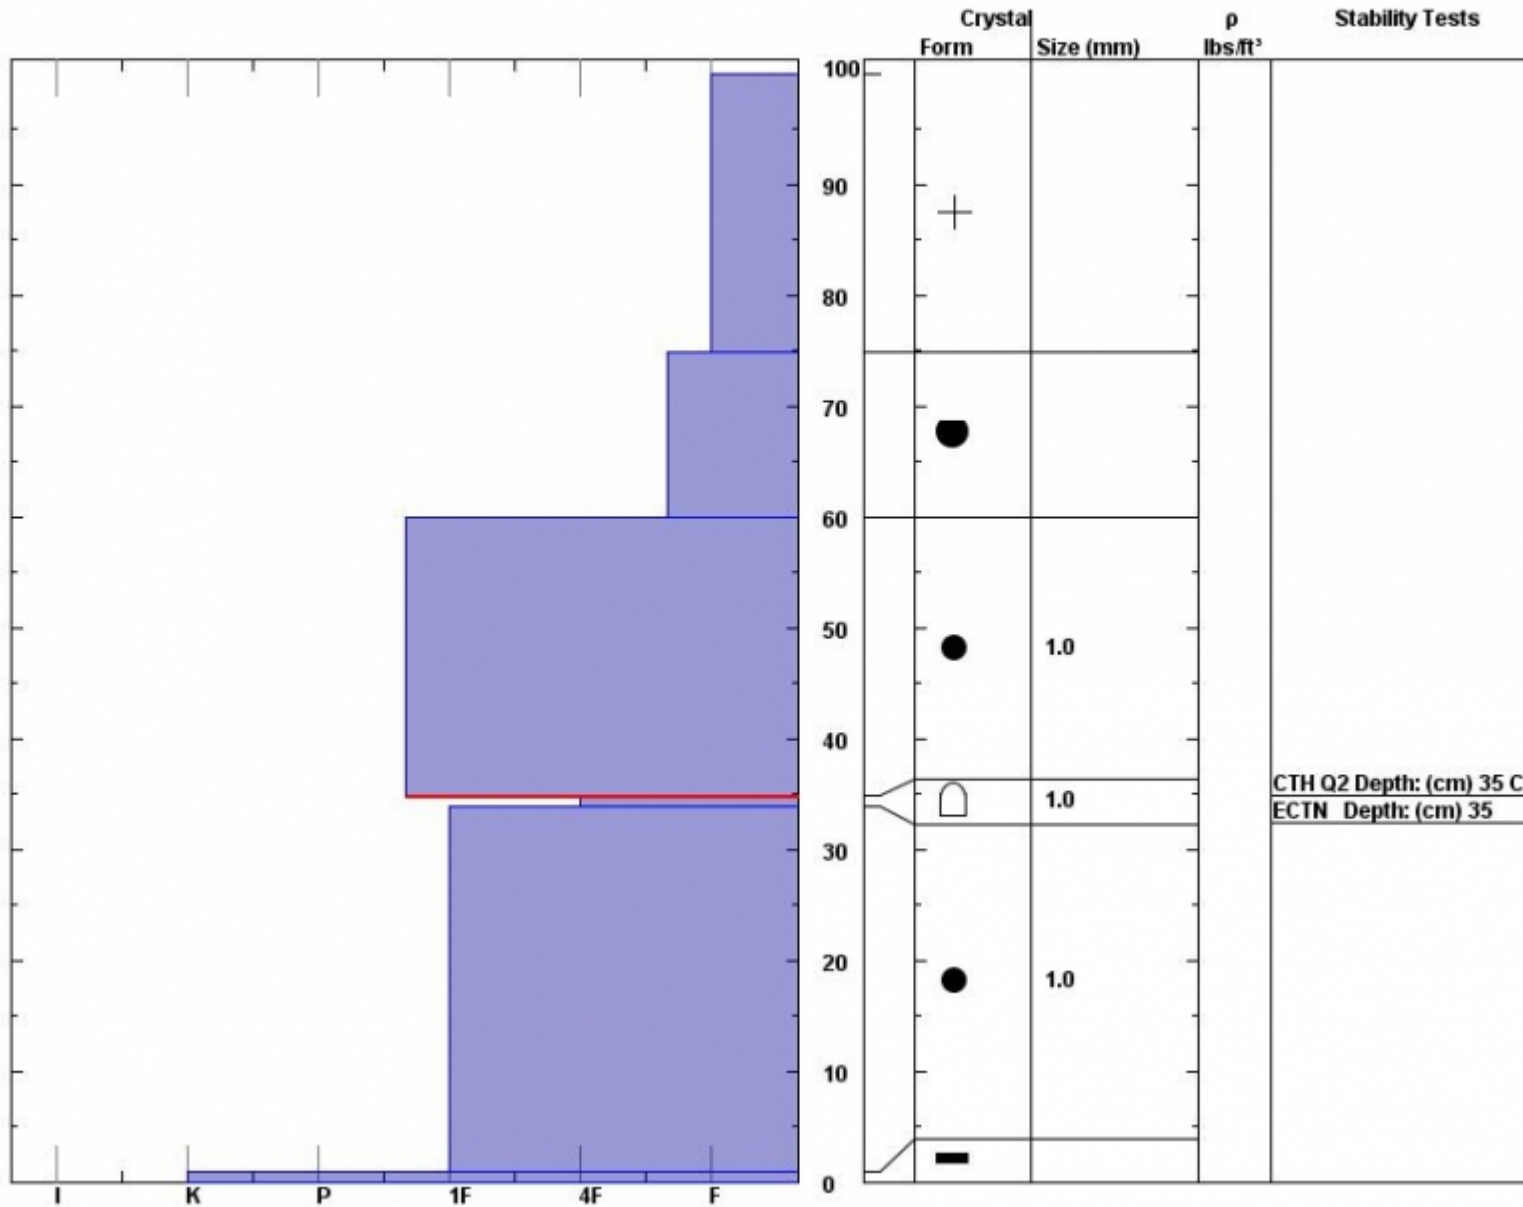

Snow Pit Profile
South Flathead Pass-Bridger, MT
 Elevation (ft) **8360**
 Aspect:
 Specifics: **Ski tracks on slope.**
 Notes:

Observer: **Marcie Hahn-Knoff**
Sun Nov 21 12:30:00 MST 2010
 Co-ord: **W N**
 Slope: **31**
 Wind loading: **previous**

Stability on similar slopes: **Good**
 Air Temperature: **14 F**
 Sky Cover: **Clear**
 Precipitation: **None**
 Wind: **W Calm**

Stability Test Notes:
35: On facets
 Layer n
34-35: F

Advisory Region
 Bridger Range