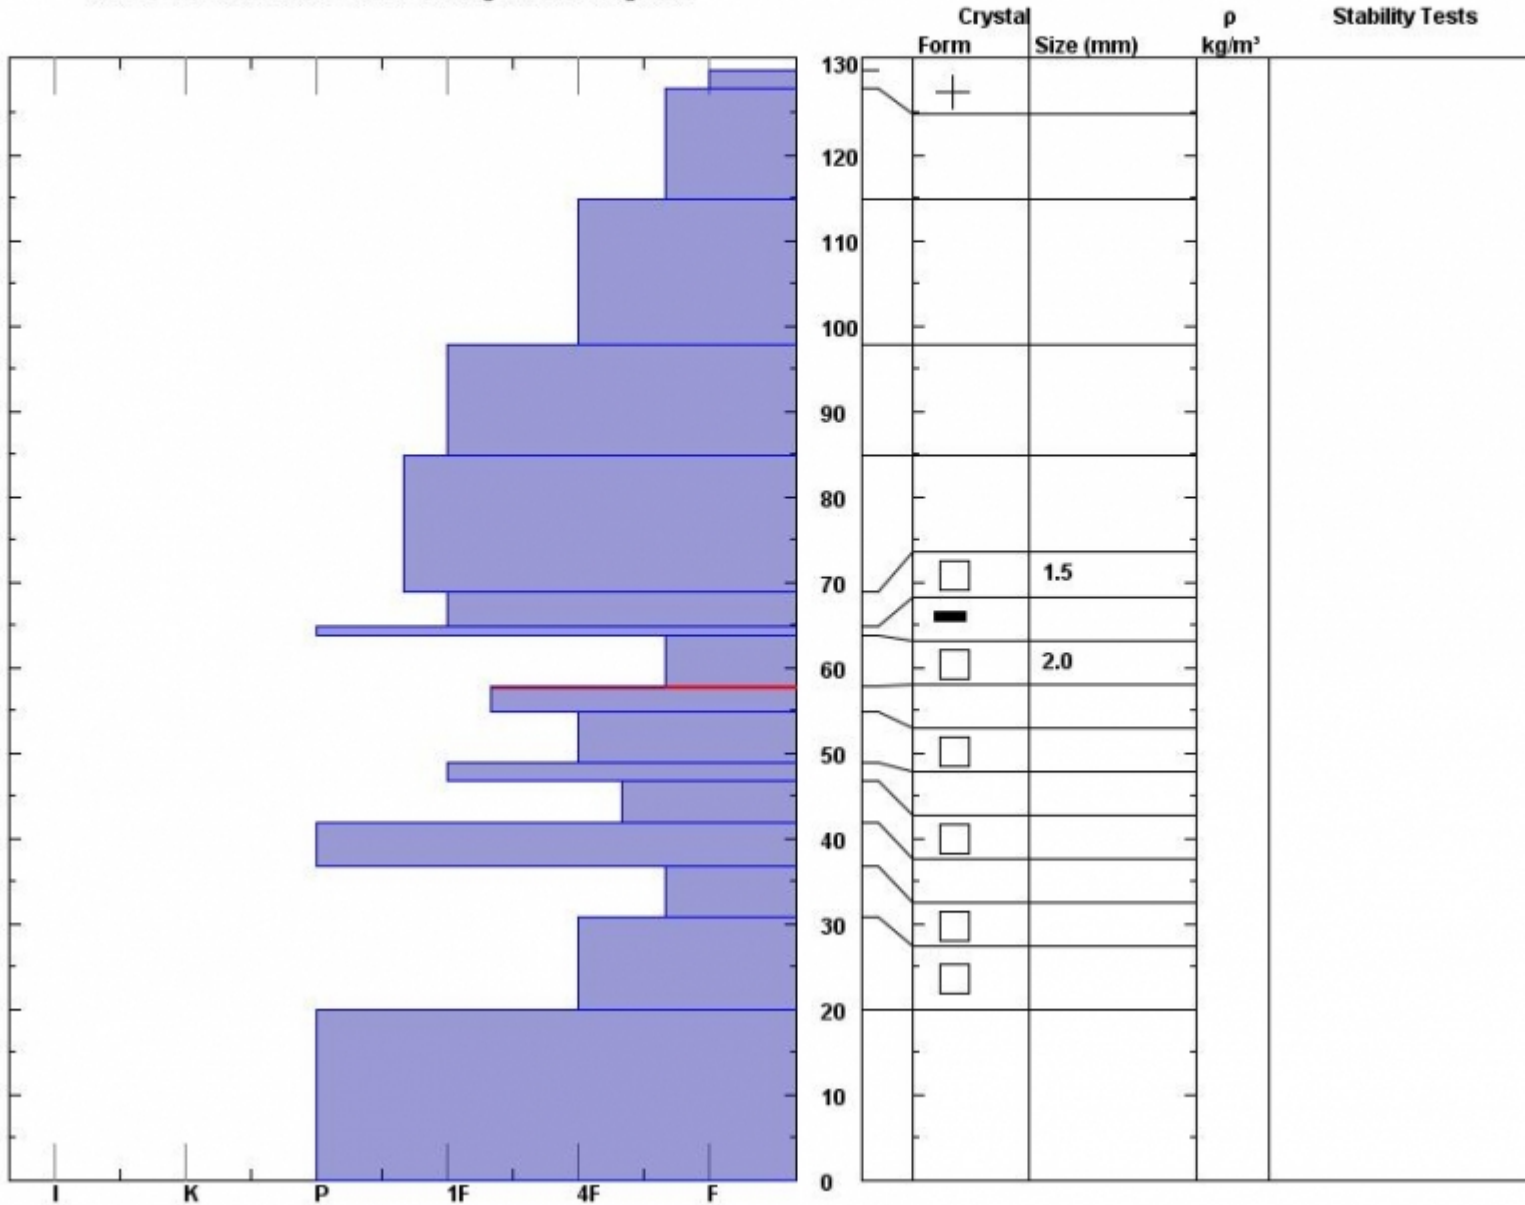

Snow Pit Profile
Scotch Bonnet Fatality
Beartooths, MT
 Elevation (ft) **10054**
 Aspect: **190**

Observer: **Doug Chabot**
Mon Jan 04 09:15:00 MST 2010
 Co-ord: **109.94463 W 45.07115 N**
 Slope: **35**
 Wind loading: **no**

Stability on similar slopes: **Poor**
 Air Temperature: **C**
 Sky Cover: **sky 4/8 to 8/8 covered**
 Precipitation: **None**
 Wind: **W Light Breeze**

Stability Test Notes:

Layer no
64-65: c
58-64: F
55-58: c
47-49: c
0-20: ic

Specifics: **Avalanche Pit: crown;**

Notes: **Mark Staples and I dug this in the crown of an avalanche that killed a snowmobiler on 3 Jan 2010. The slide was 100 feet wide and ran 500 fet vertical. The runout angle was 30 degrees.**