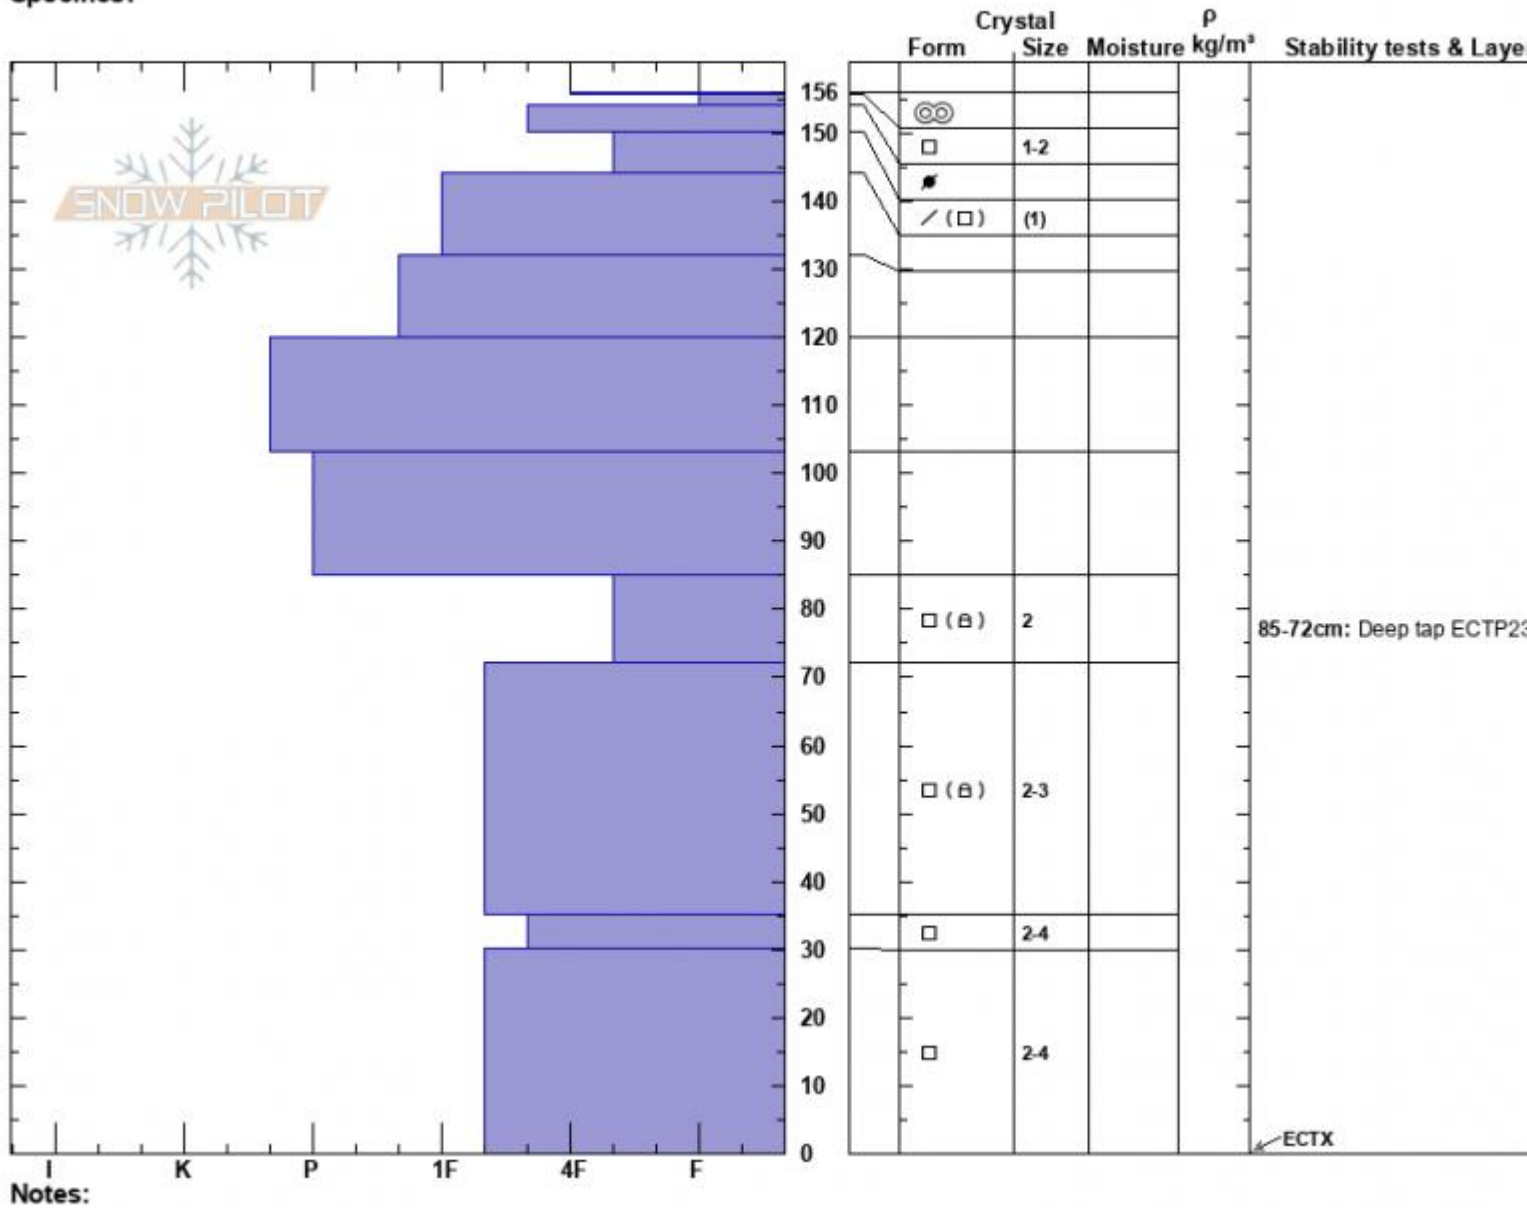

Airplane Bowl
 Lionhead Range
 MT
 Elevation: 9329 ft
 Aspect: 55°
 Specifics:

Alex Marienthal
 03/09/2025 - 11:30am
 Co-ord: 44.72297N, -111.32240W
 Slope Angle: 33°
 Wind Loading: previous

Stability: Fair
 Air Temperature:
 Sky Cover: CLR
 Precipitation: NO
 Wind: W Light Breeze

HS:156 Layer Notes:
 PF:25 85-72cm: Deep tap ECTP23 @ 85
 85-72cm: Problematic layer

Notes:
 Advisory Region
 Lionhead Range
 Longitude
 -111.32W
 Latitude
 44.73N
 Lionhead Range, 2025-03-10