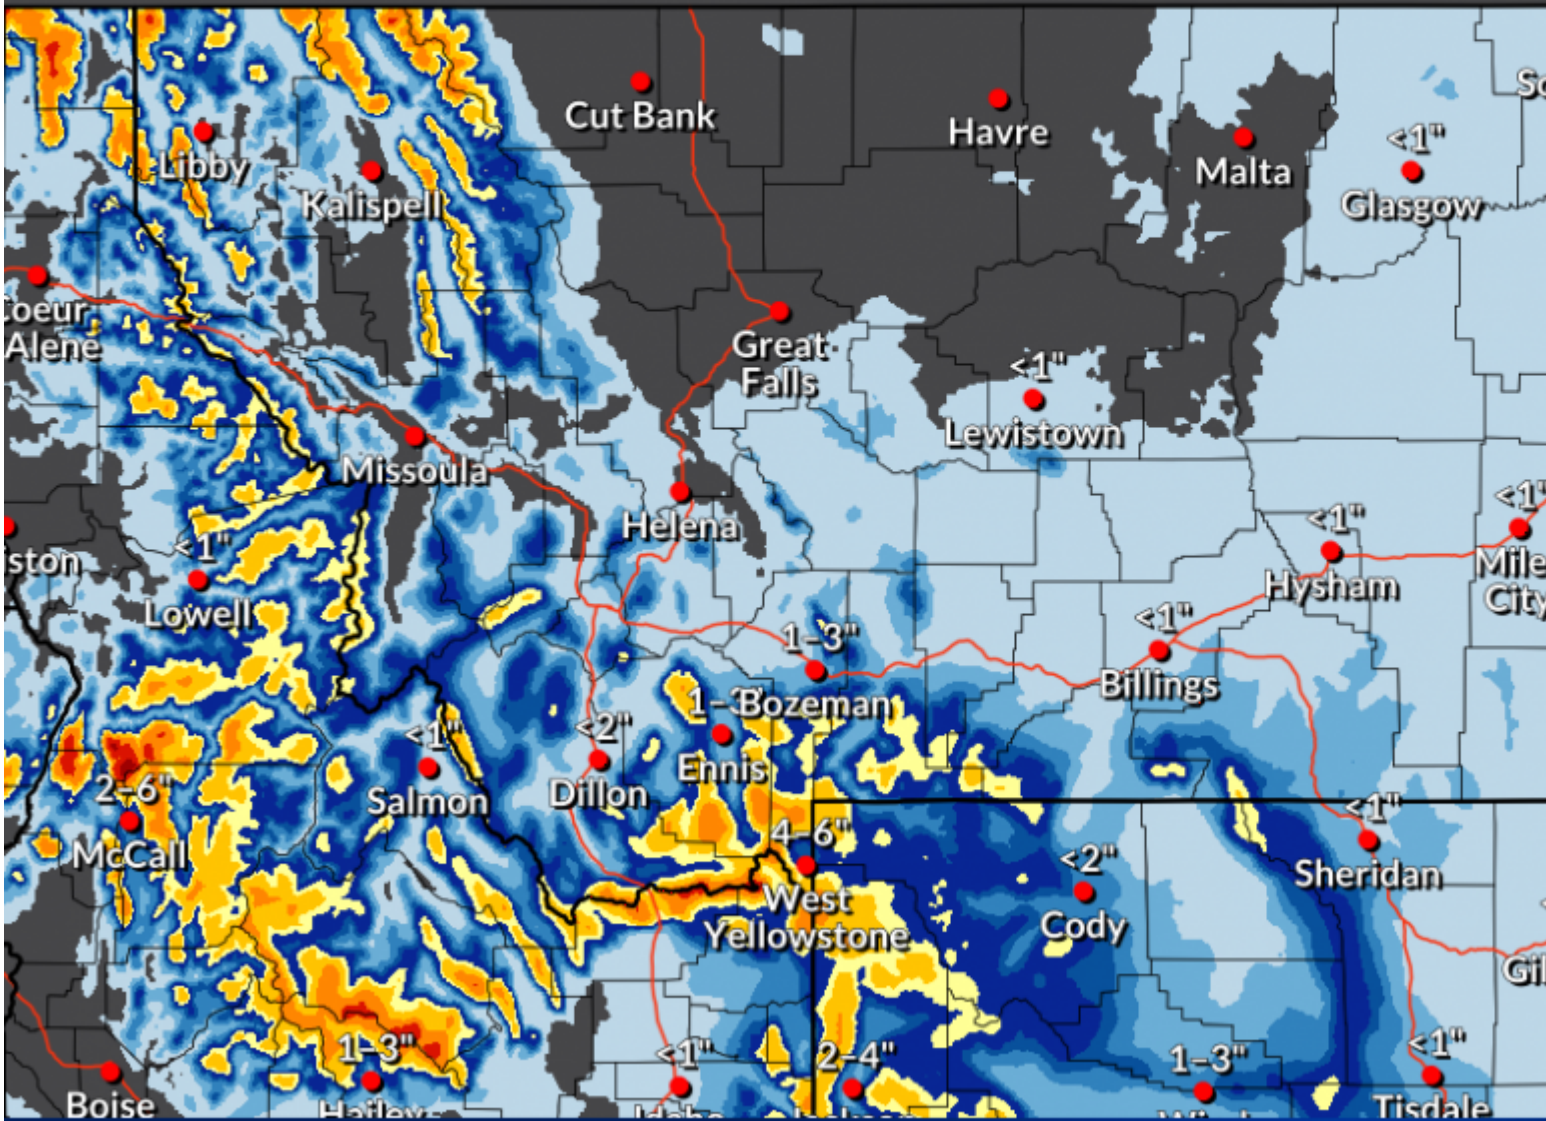

Expected Snowfall: Official NWS Forecast

Valid 12 AM Wed Mar 12, 2025 through 6 PM Fri Mar 14, 2025

Issued Mar 12, 2025

Snowfall forecast through Friday evening, March 14

Forecast link: [GNFAC Avalanche Forecast for Wed Mar 12, 2025](#)