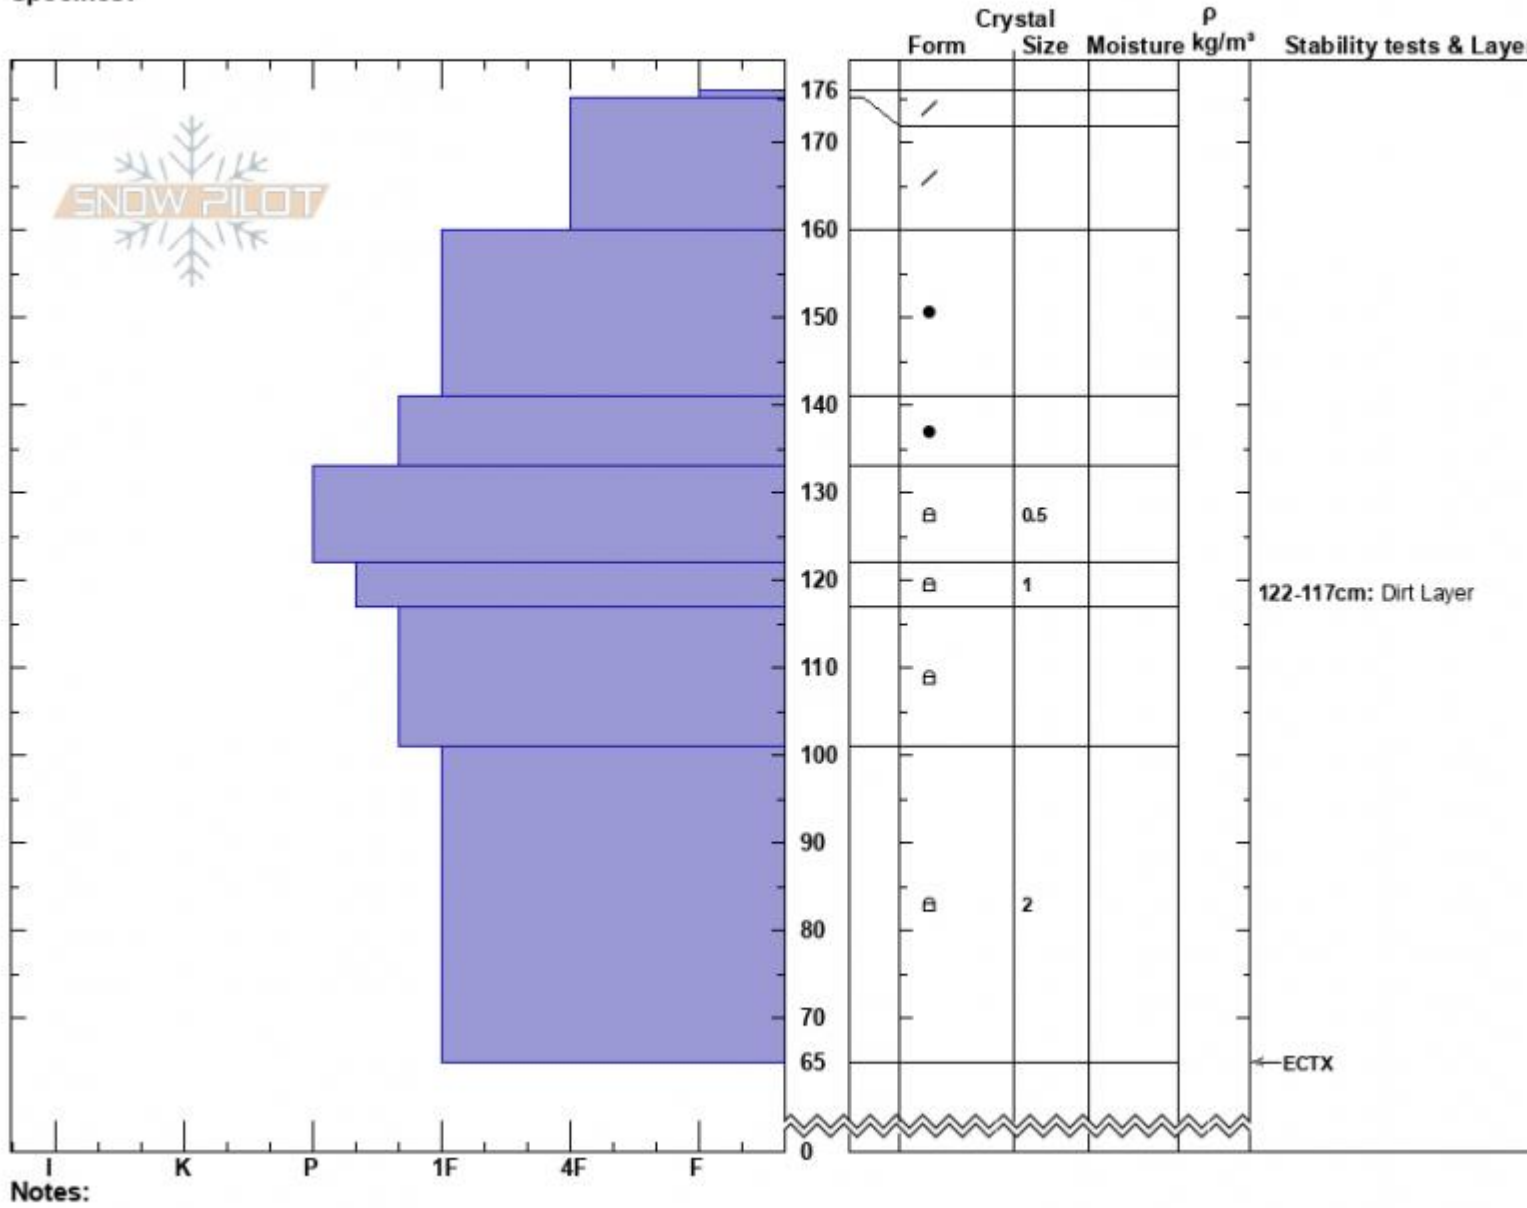

Spanky's  
 Madison Range-N  
 MT  
 Elevation: 9100 ft  
 Aspect: 90°  
 Specifics:

Haylee Darby  
 02/27/2025 - 12:00pm  
 Co-ord: 45.32158N, -111.38049W  
 Slope Angle: 25°  
 Wind Loading:

Stability:  
 Air Temperature:  
 Sky Cover: CLR  
 Precipitation: NO  
 Wind: W Calm

HS:176    Layer Notes:  
 122-117cm: Dirt Layer

Notes:  
 Advisory Region  
 Northern Madison  
 Longitude  
 -111.39W  
 Latitude  
 45.34N  
 Northern Madison, 2025-02-27