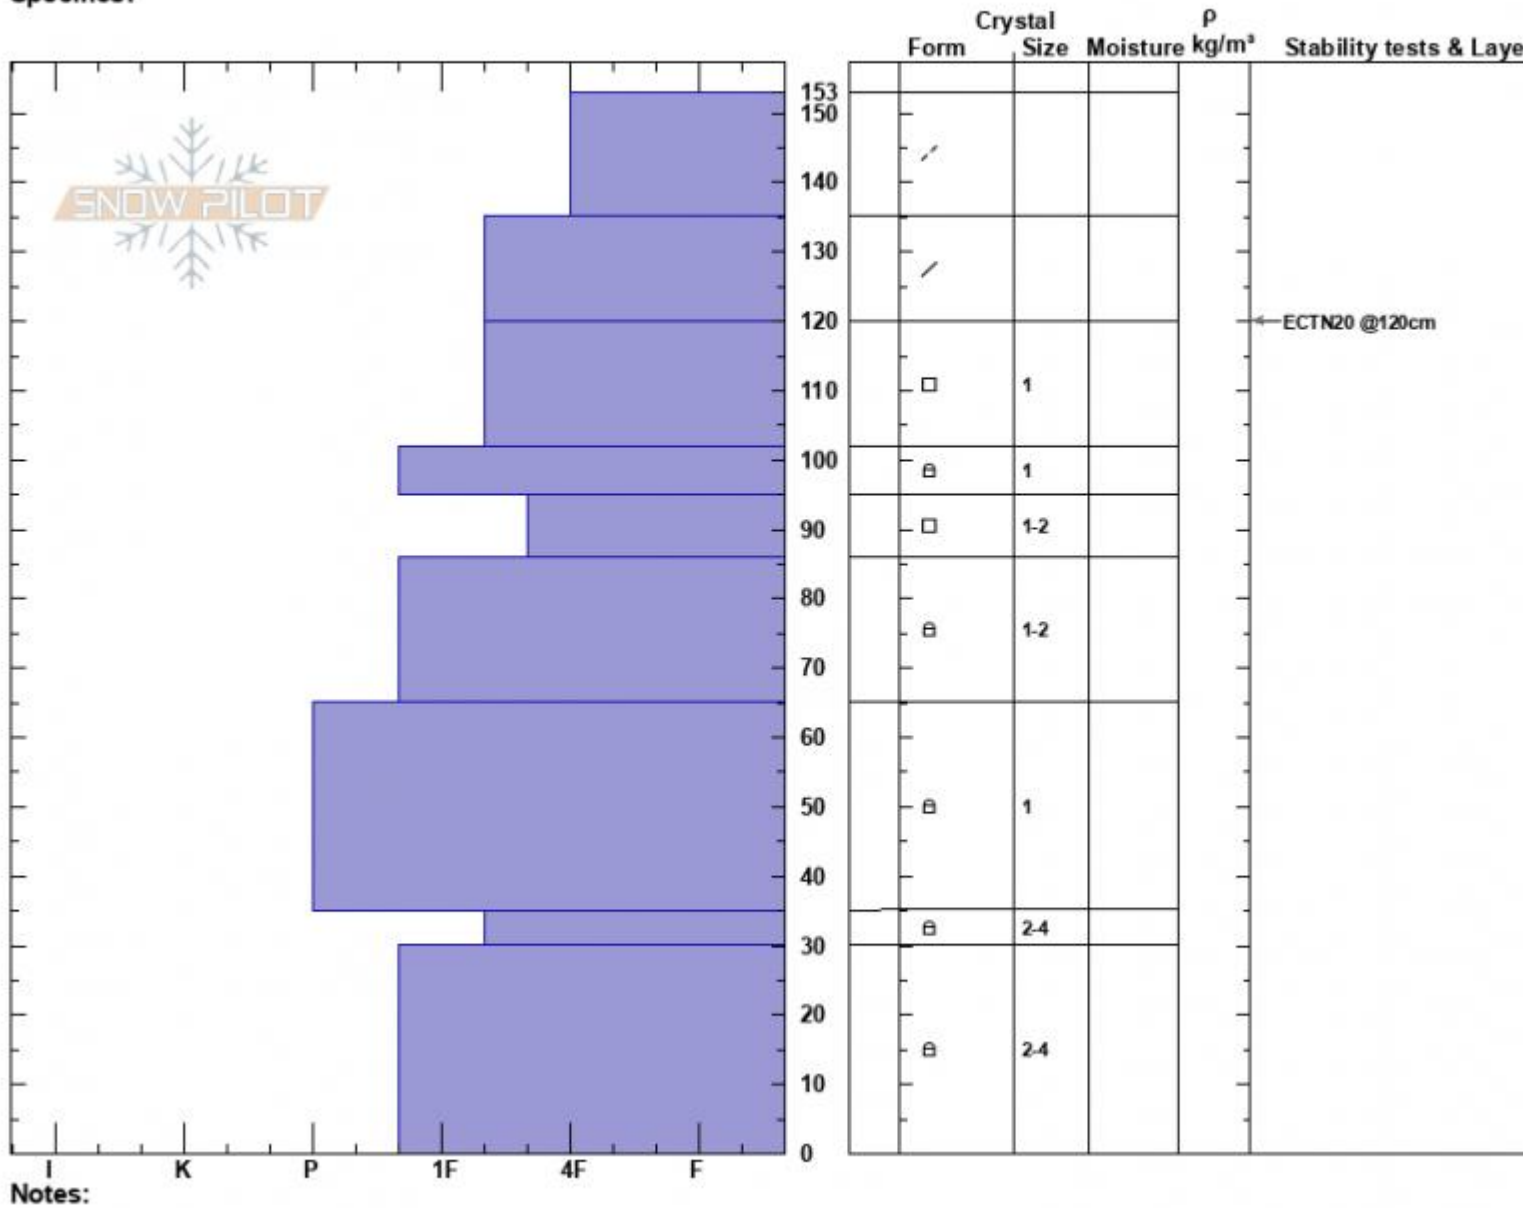

Jones Creek Rib
 Bridger Range
 MT
 Elevation: 8432 ft
 Aspect: 247°
 Specifics:

Haylee Darby
 02/25/2025 - 11:50pm
 Co-ord: 45.82384N, -110.93298W
 Slope Angle: 27°
 Wind Loading:

Stability:
 Air Temperature:
 Sky Cover: BKN
 Precipitation: NO
 Wind: W Moderate

HS:153 Layer Notes:

Advisory Region
 Bridger Range
 Longitude
 -110.95W
 Latitude
 45.85N
 Bridger Range, 2025-02-25