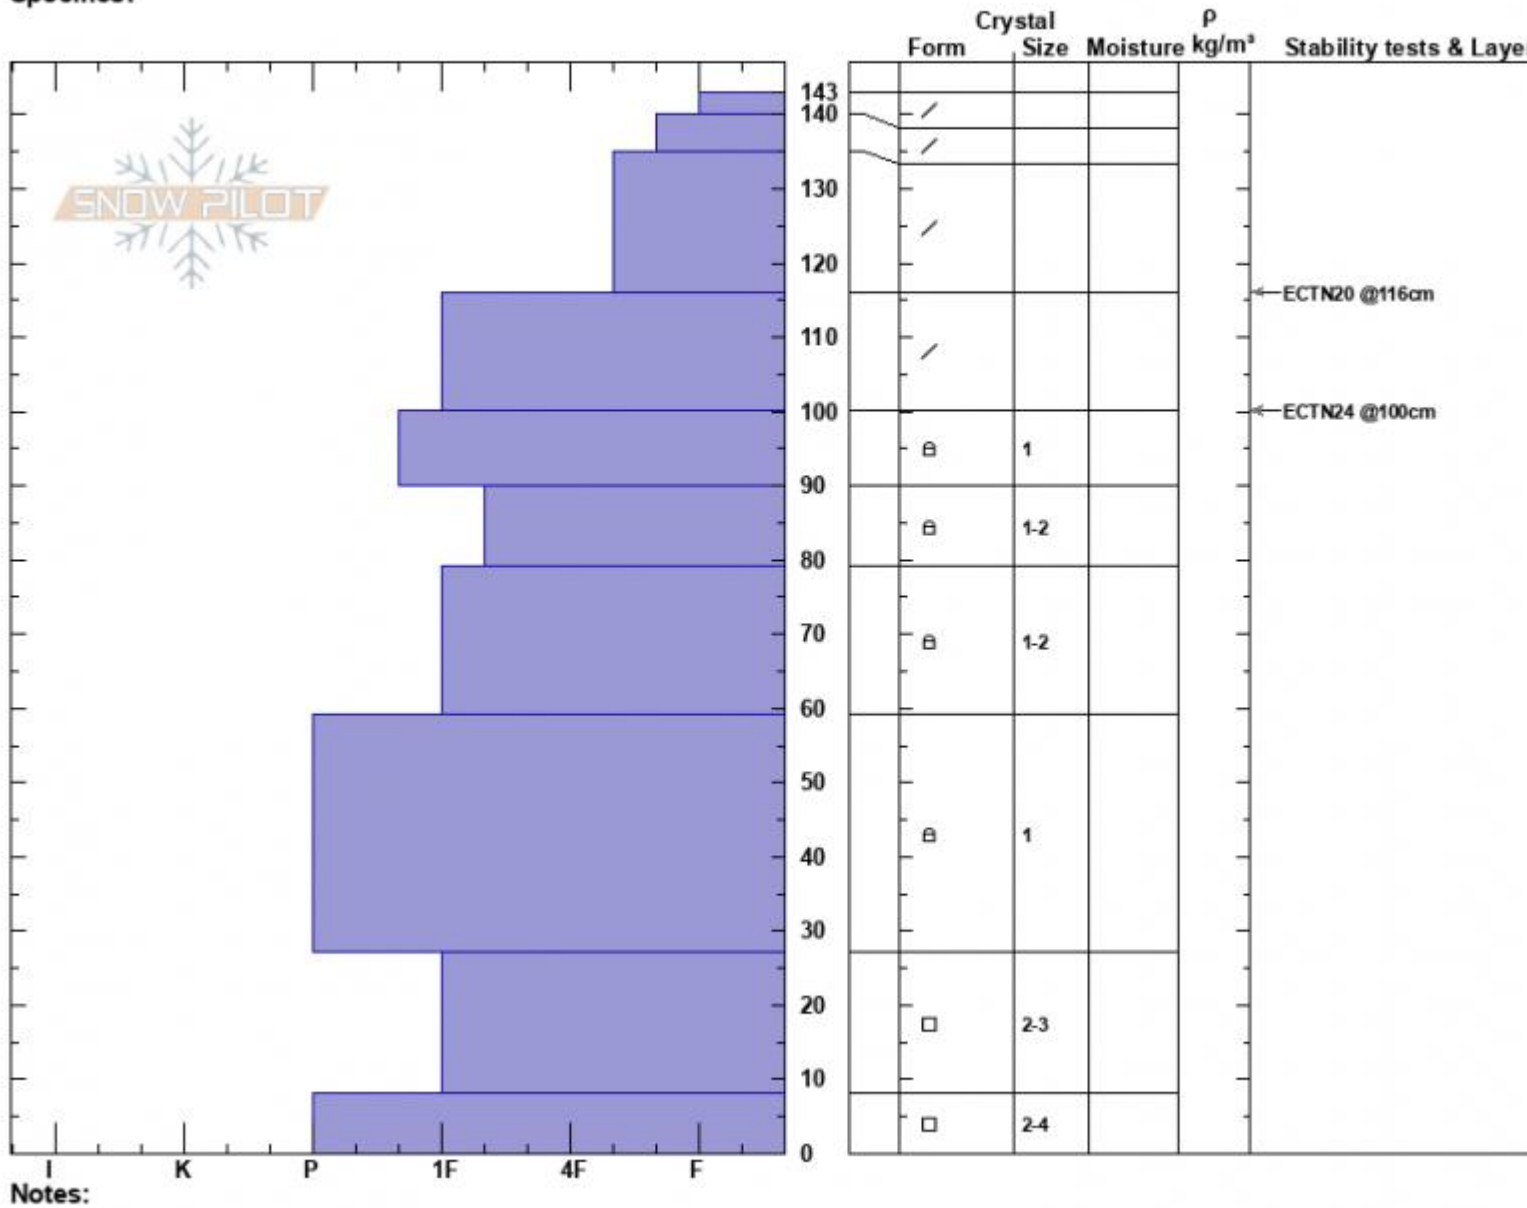

Lower Jones Creek  
 Bridger Range  
 MT  
 Elevation: 7130 ft  
 Aspect: 330°  
 Specifics:

Haylee Darby  
 02/25/2025 - 12:30pm  
 Co-ord: 45.82513N, -110.94132W  
 Slope Angle: 33°  
 Wind Loading: no

Stability:  
 Air Temperature:  
 Sky Cover: OVC  
 Precipitation: NO  
 Wind: W Calm

HS:143  
 PF:45  
 Layer Notes:

Advisory Region  
 Bridger Range  
 Longitude  
 -110.95W  
 Latitude  
 45.85N  
 Bridger Range, 2025-02-25