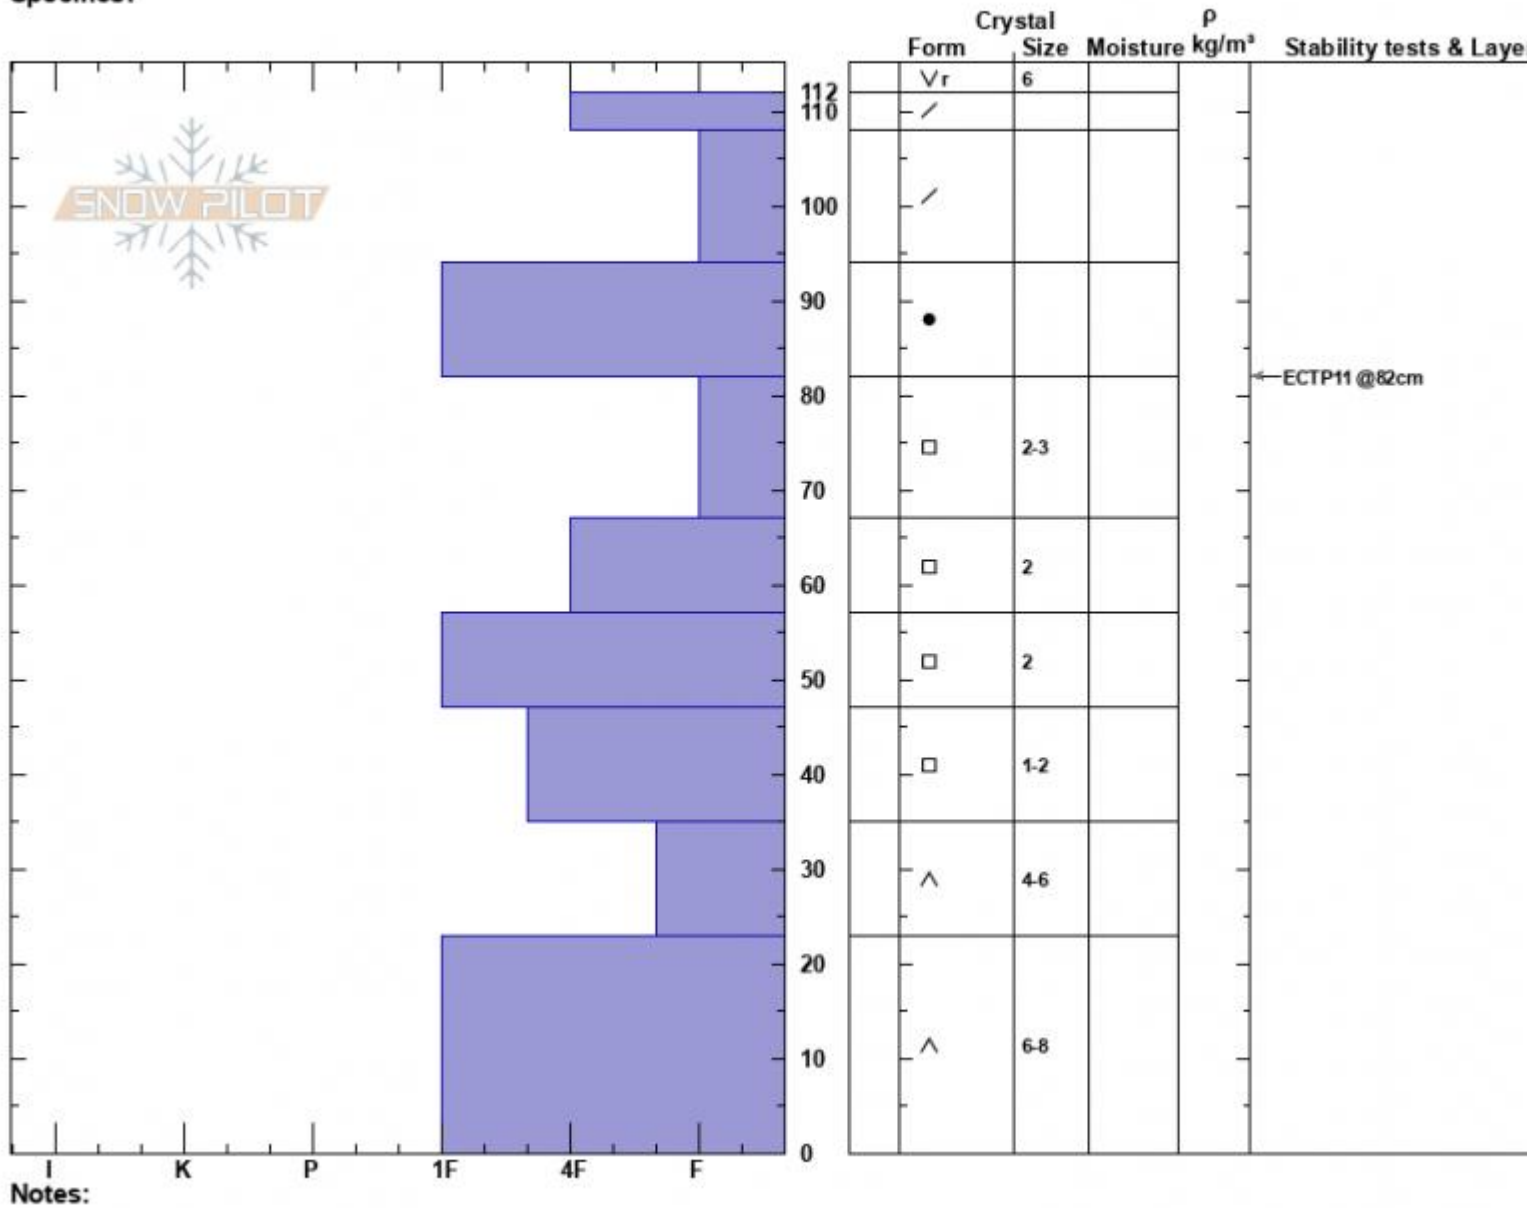

Sunlight Basin
 Madison Range-S
 MT
 Elevation: 9482 ft
 Aspect: 110°
 Specifics:

Haylee Darby
 02/21/2025 - 11:00am
 Co-ord: 44.97509N, -111.31389W
 Slope Angle: 27°
 Wind Loading: no

Stability:
 Air Temperature:
 Sky Cover: CLR
 Precipitation: NO
 Wind: S Light Breeze

HS:112
 PF:90
 Layer Notes:

Notes:
 Advisory Region
 Southern Madison
 Longitude
 -111.27W
 Latitude
 45.06N
 Southern Madison, 2025-02-21