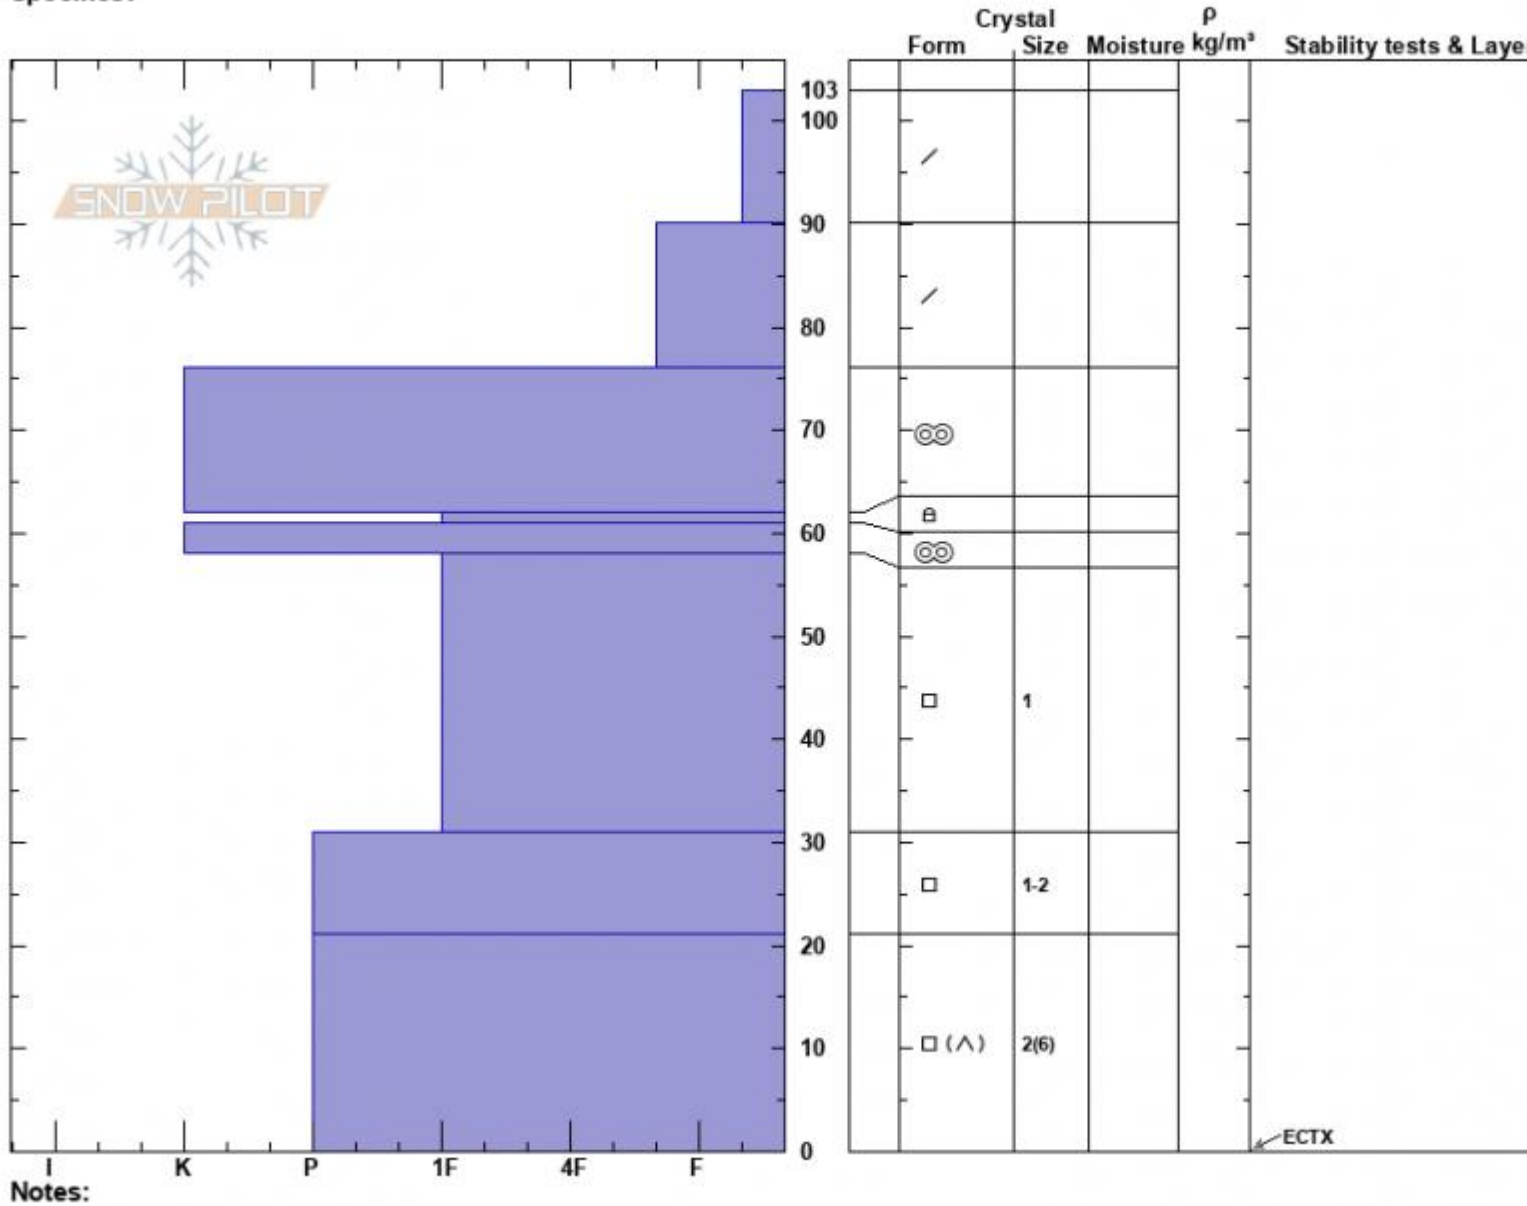

Deer Creek S Face
 Madison Range-N
 MT
 Elevation: 7680 ft
 Aspect: 180°
 Specifics:

Haylee Darby
 02/10/2025 - 12:00pm
 Co-ord: 45.31672N, -111.22061W
 Slope Angle: 25°
 Wind Loading: no

Stability:
 Air Temperature:
 Sky Cover: SCT
 Precipitation: NO
 Wind:

HS:103
 PF:50
 Layer Notes:

Advisory Region
 Northern Madison
 Longitude
 -111.21W

Latitude

45.30N

Northern Madison, 2025-02-10