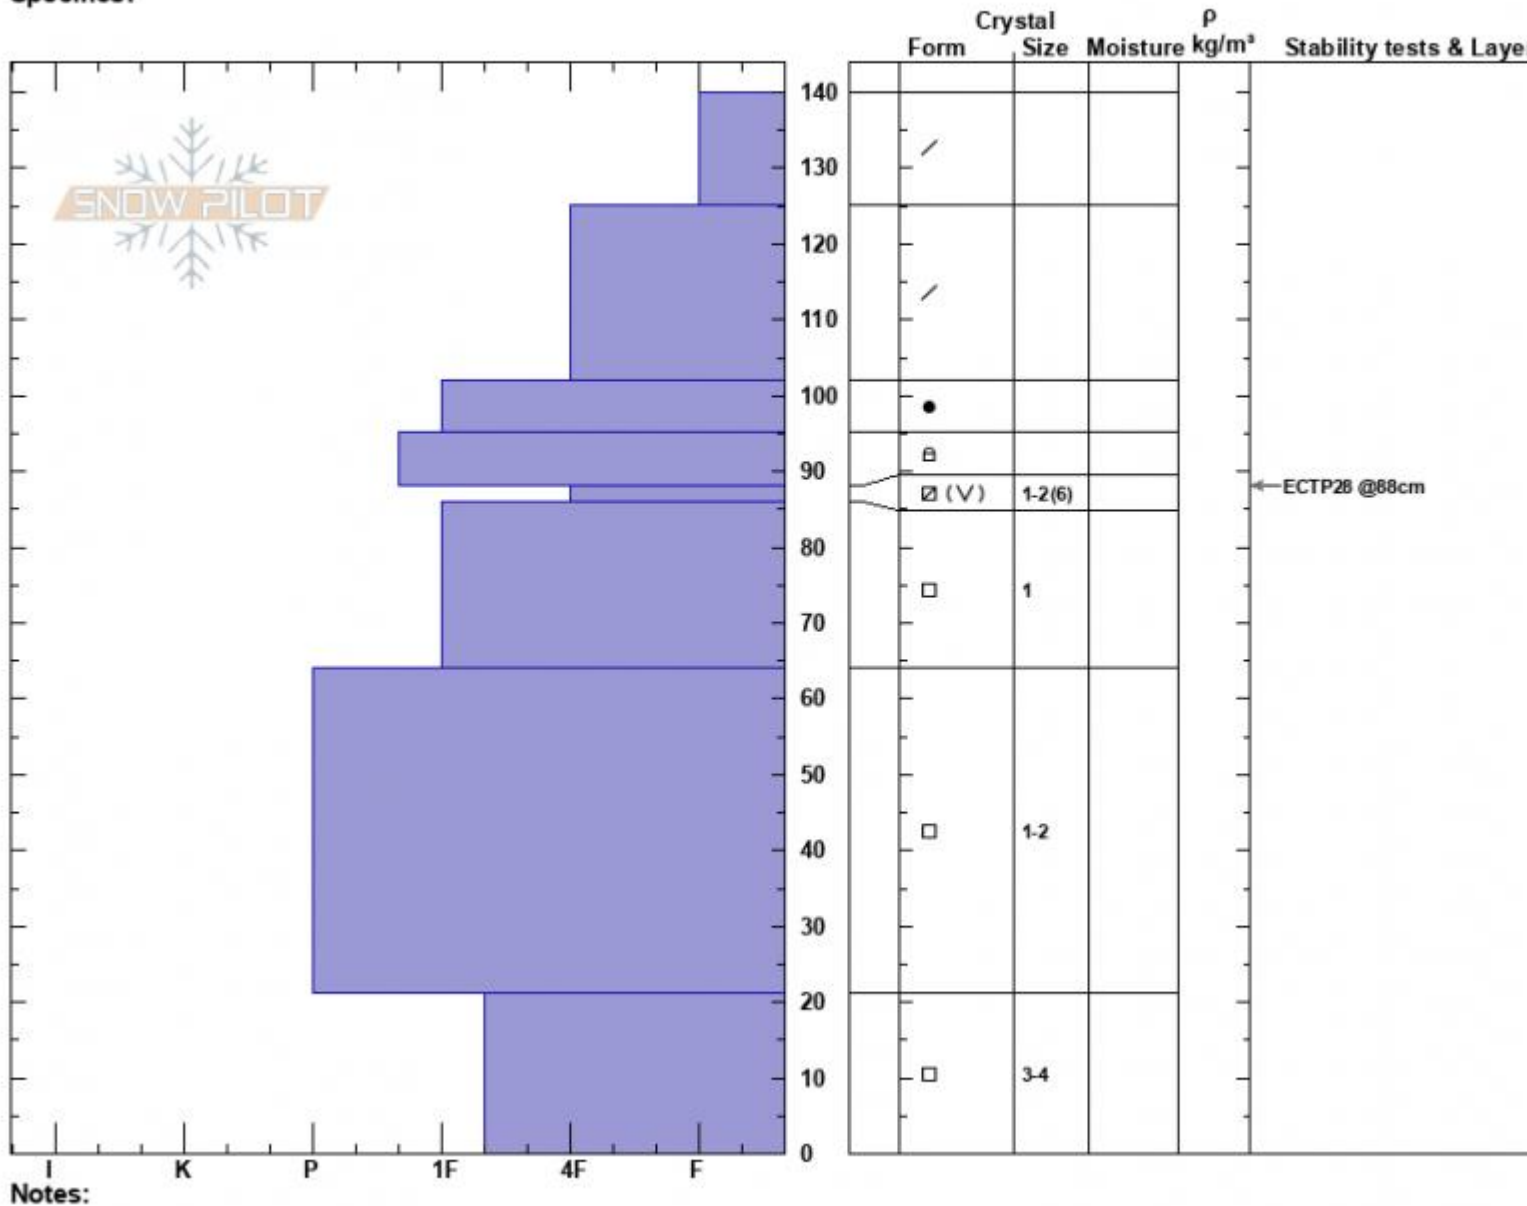

Deer Creek NE Face  
 Madison Range-N  
 MT  
 Elevation: 8200 ft  
 Aspect: 70°  
 Specifics:

Haylee Darby  
 02/10/2025 - 1:00pm  
 Co-ord: 45.31479N, -111.22955W  
 Slope Angle: 20°  
 Wind Loading:

Stability:  
 Air Temperature:  
 Sky Cover: FEW  
 Precipitation: NO  
 Wind: Calm

HS:140 Layer Notes:

Advisory Region  
 Northern Madison  
 Longitude  
 -111.26W

Latitude

45.32N

Northern Madison, 2025-02-10