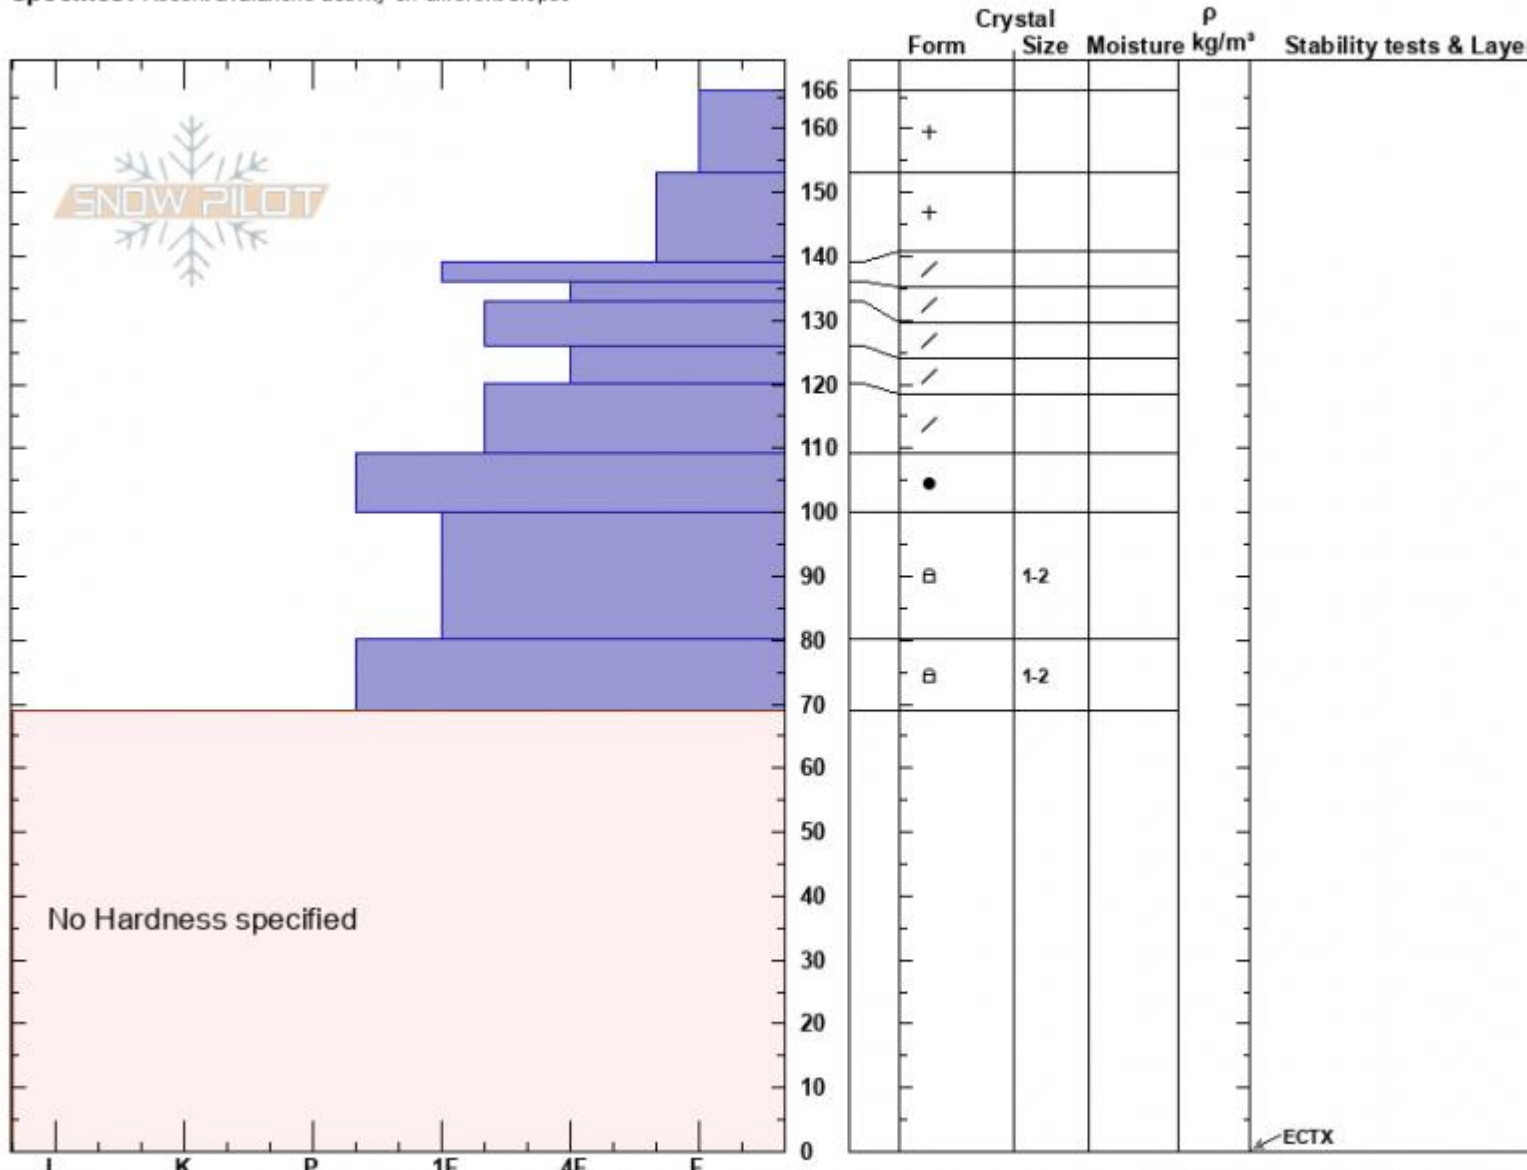

Mt. Abundance, S.shldr
 Cooke City
 MT
 Elevation: 9251 ft
 Aspect: 170°
 Specifics: Recent avalanche activity on different slopes

Alex Marienthal
 02/09/2025 - 12:25pm
 Co-ord: 45.06501N, -110.01150W
 Slope Angle: 15°
 Wind Loading: no

Stability:
 Air Temperature:
 Sky Cover: SCT
 Precipitation: NO
 Wind: W Moderate

HS:166
 PF:60
 Layer Notes: 153-139cm:Problematic layer

Notes: We saw natural wind slabs on Wolverine, R1-D1.5, 8-12" deep x 50' wide, and two snowboarders triggered wind slabs on Scotch Bonnet, R1-D2, 12"

Advisory Region
 Cooke City
 Longitude
 -109.95W

Latitude

45.07N

Cooke City, 2025-02-10