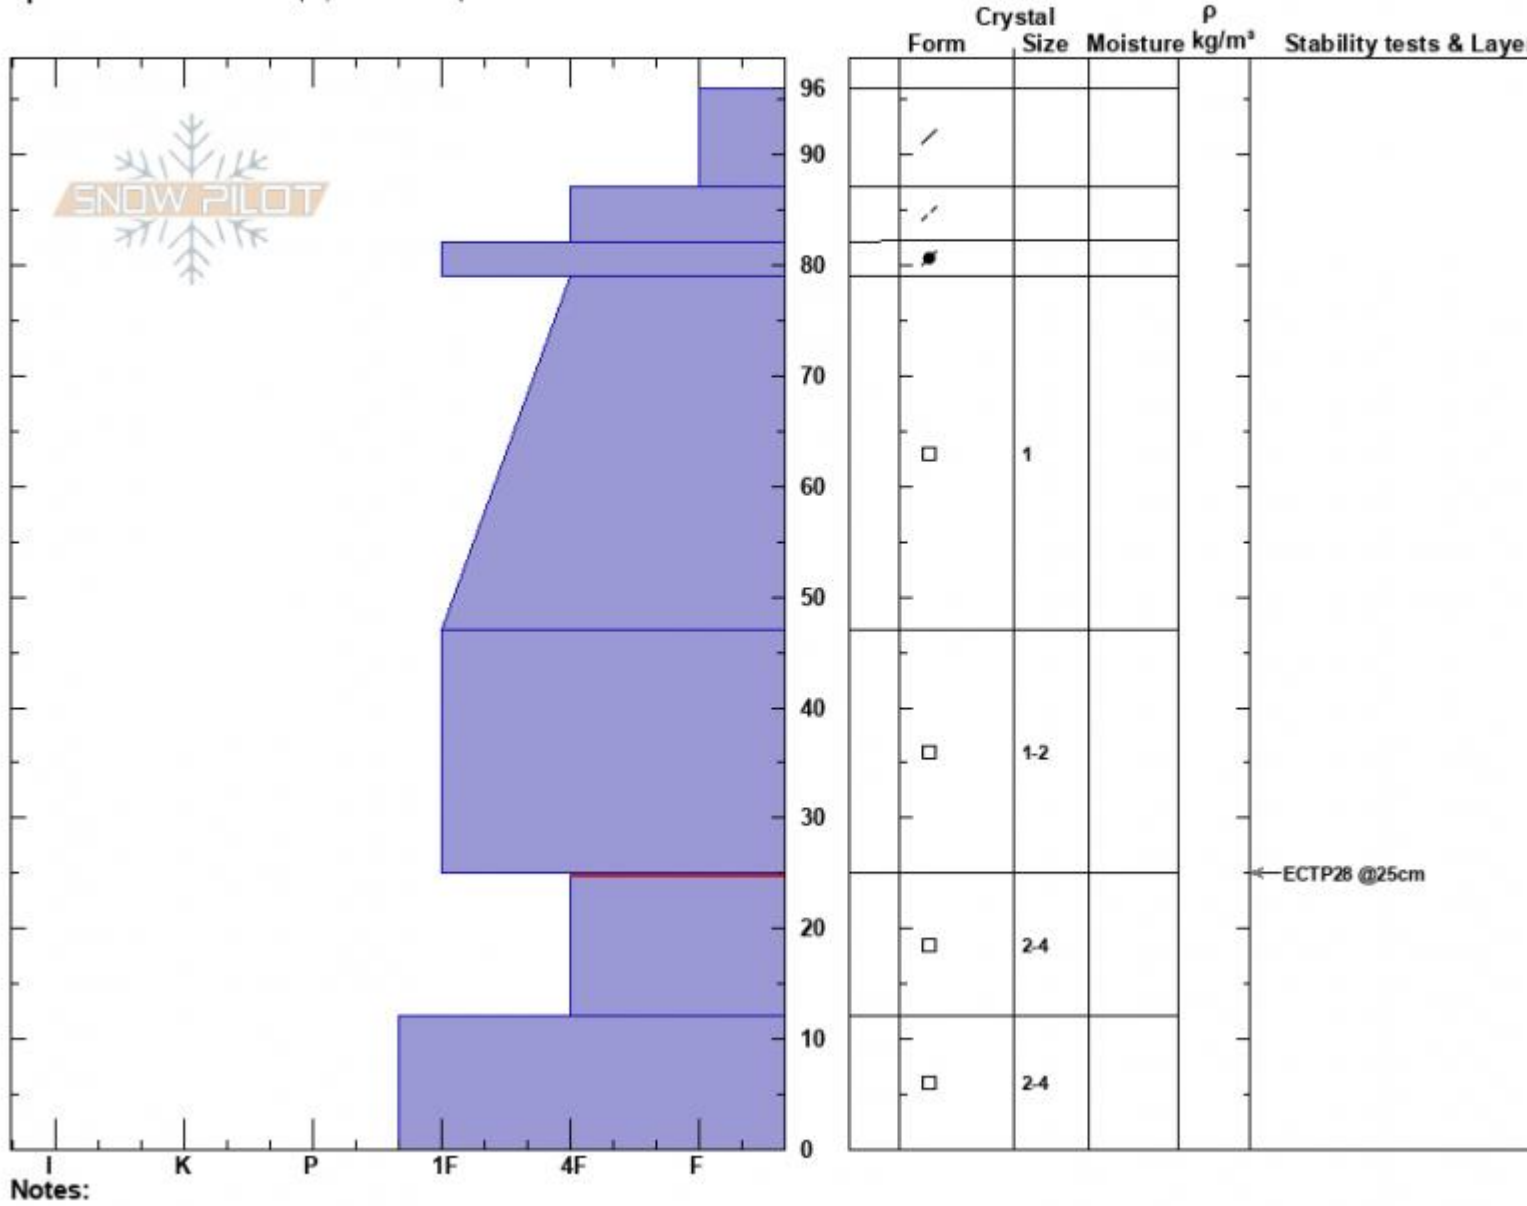

Tylers
 Madison Range-N
 MT
 Elevation: 9120 ft
 Aspect: 250°
 Specifics: Ski tracks on slope; We skied slope

Dave Zinn
 01/29/2025 - 12:00pm
 Co-ord: 45.32304N, -111.38161W
 Slope Angle: 30°
 Wind Loading: no

Stability: Good
 Air Temperature:
 Sky Cover: CLR
 Precipitation: NO
 Wind: NW Light Breeze

HS:96
 PF:20
 Layer Notes:
 25-12cm: Problematic layer

Notes:
 Advisory Region
 Northern Madison
 Longitude
 -111.39W
 Latitude
 45.34N
 Northern Madison, 2025-01-29