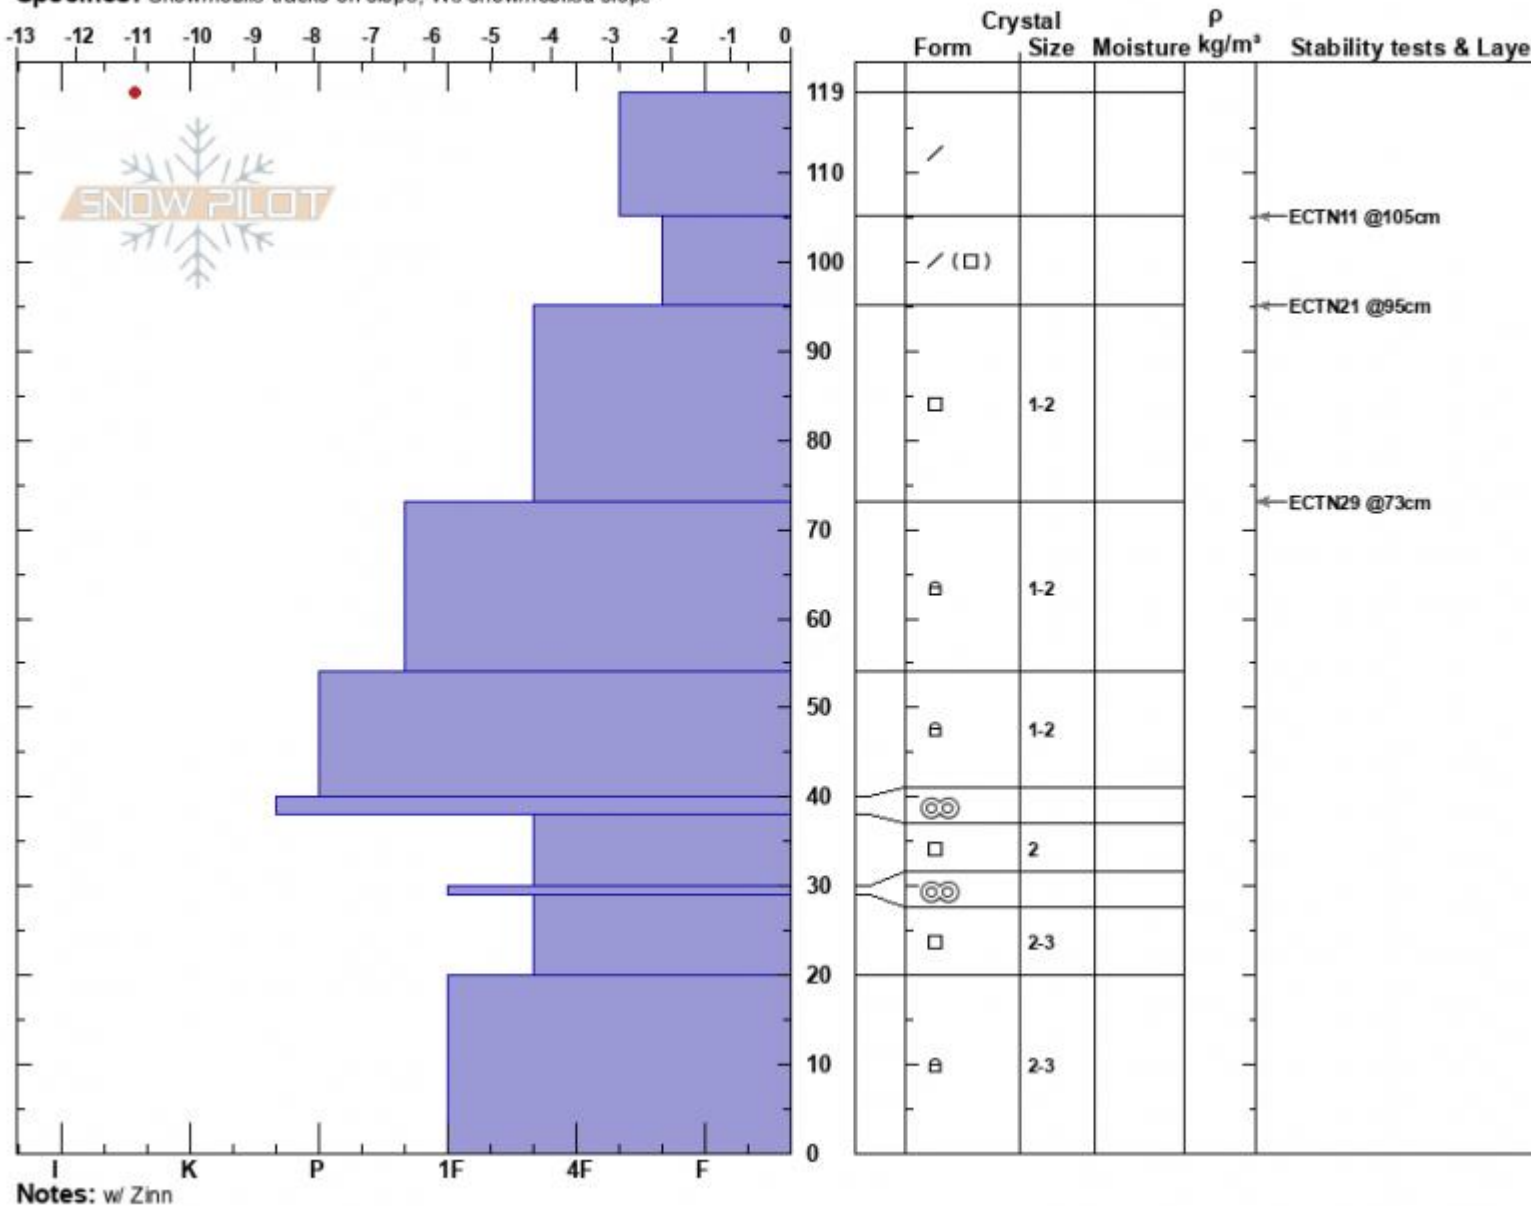

Mt. Abundance, SE
 Cooke City
 MT
 Elevation: 9235 ft
 Aspect: 170°
 Specifics: Snowmobile tracks on slope; We snowmobiled slope

Alex Marienthal
 01/26/2025 - 2:20pm
 Co-ord: 45.06483N, -110.01138W
 Slope Angle: 15°
 Wind Loading: no

Stability: Good
 Air Temperature: -8.5°C
 Sky Cover: CLR
 Precipitation: NO
 Wind: Calm

HS:119
 PF:45 38-30cm:Problematic layer

Advisory Region
 Cooke City
 Longitude
 -109.94W
 Latitude
 45.02N
 Cooke City, 2025-01-26