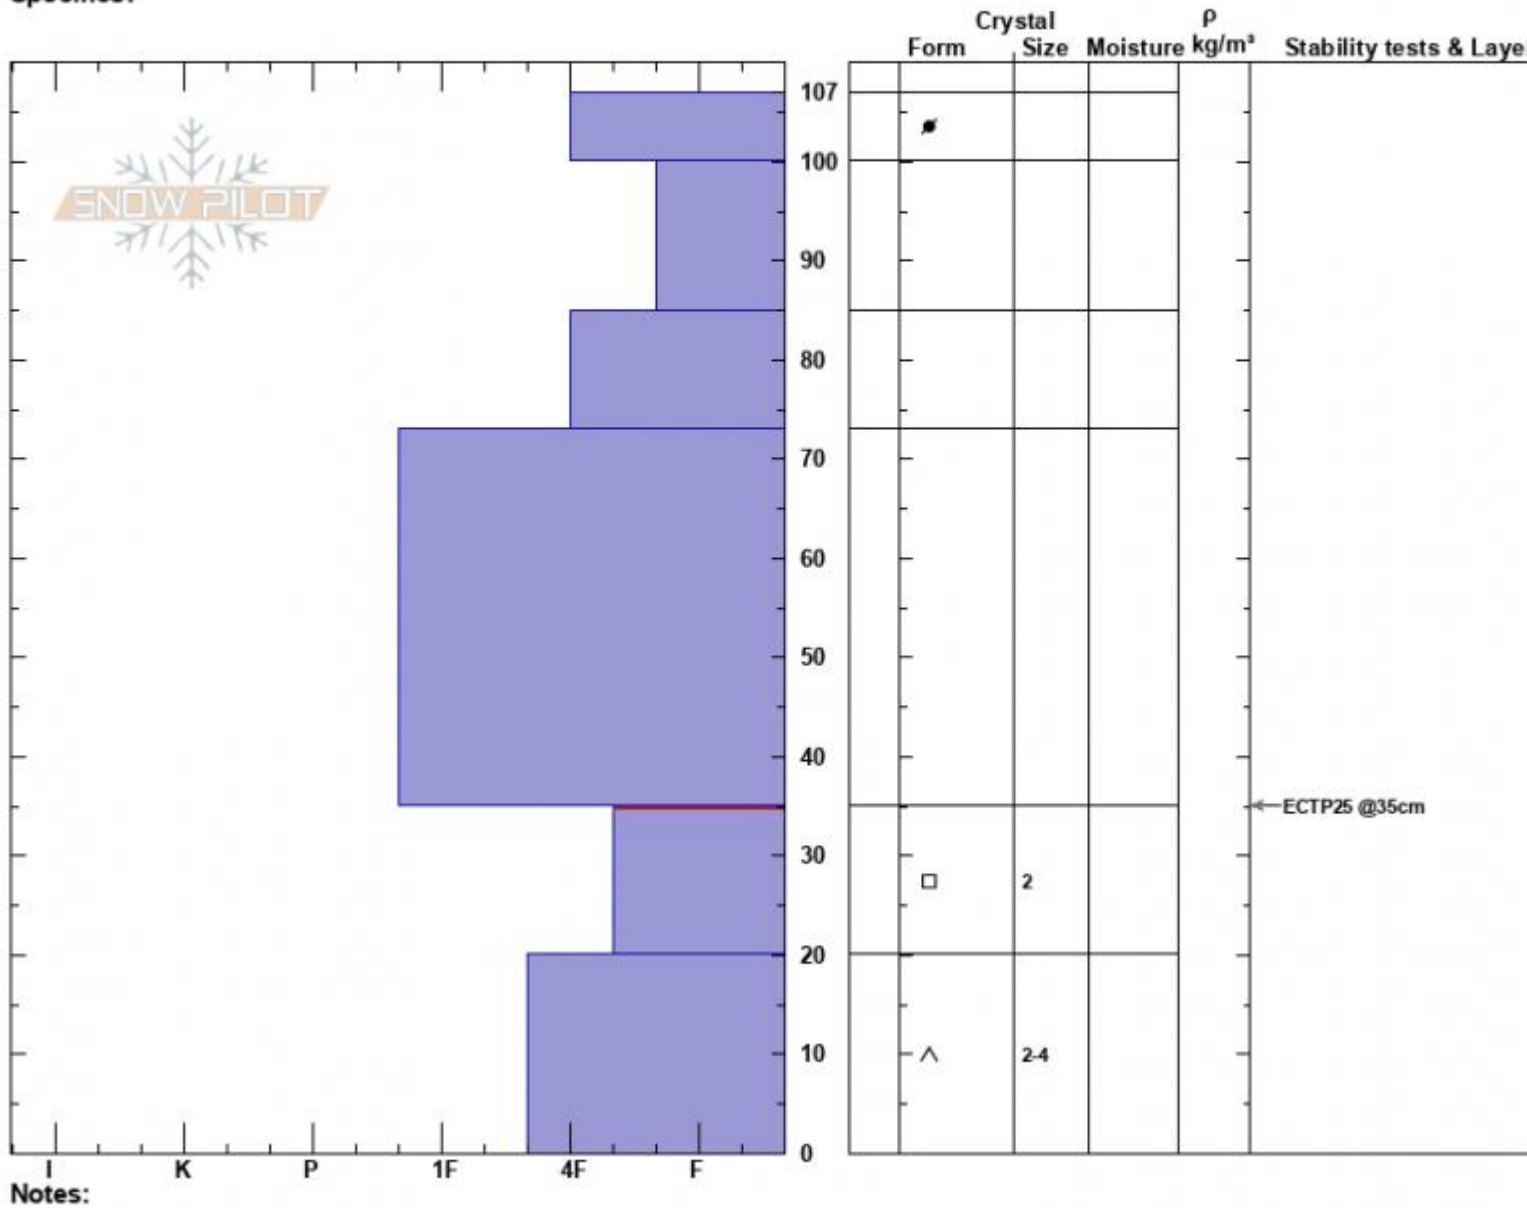

Up From Marge
 Lionhead Range
 MT
 Elevation: 8640 ft
 Aspect: 80°
 Specifics:

Dave Zinn
 01/23/2025 - 3:00pm
 Co-ord: 44.71972N, -111.32219W
 Slope Angle: 25°
 Wind Loading: no

Stability: Fair
 Air Temperature:
 Sky Cover: OVC
 Precipitation: NO
 Wind: NE Light Breeze

HS:107 Layer Notes:
 PF:60 35-20cm:Problematic layer

Advisory Region
 Lionhead Range
 Longitude
 -111.32W
 Latitude
 44.71N
 Lionhead Range, 2025-01-23