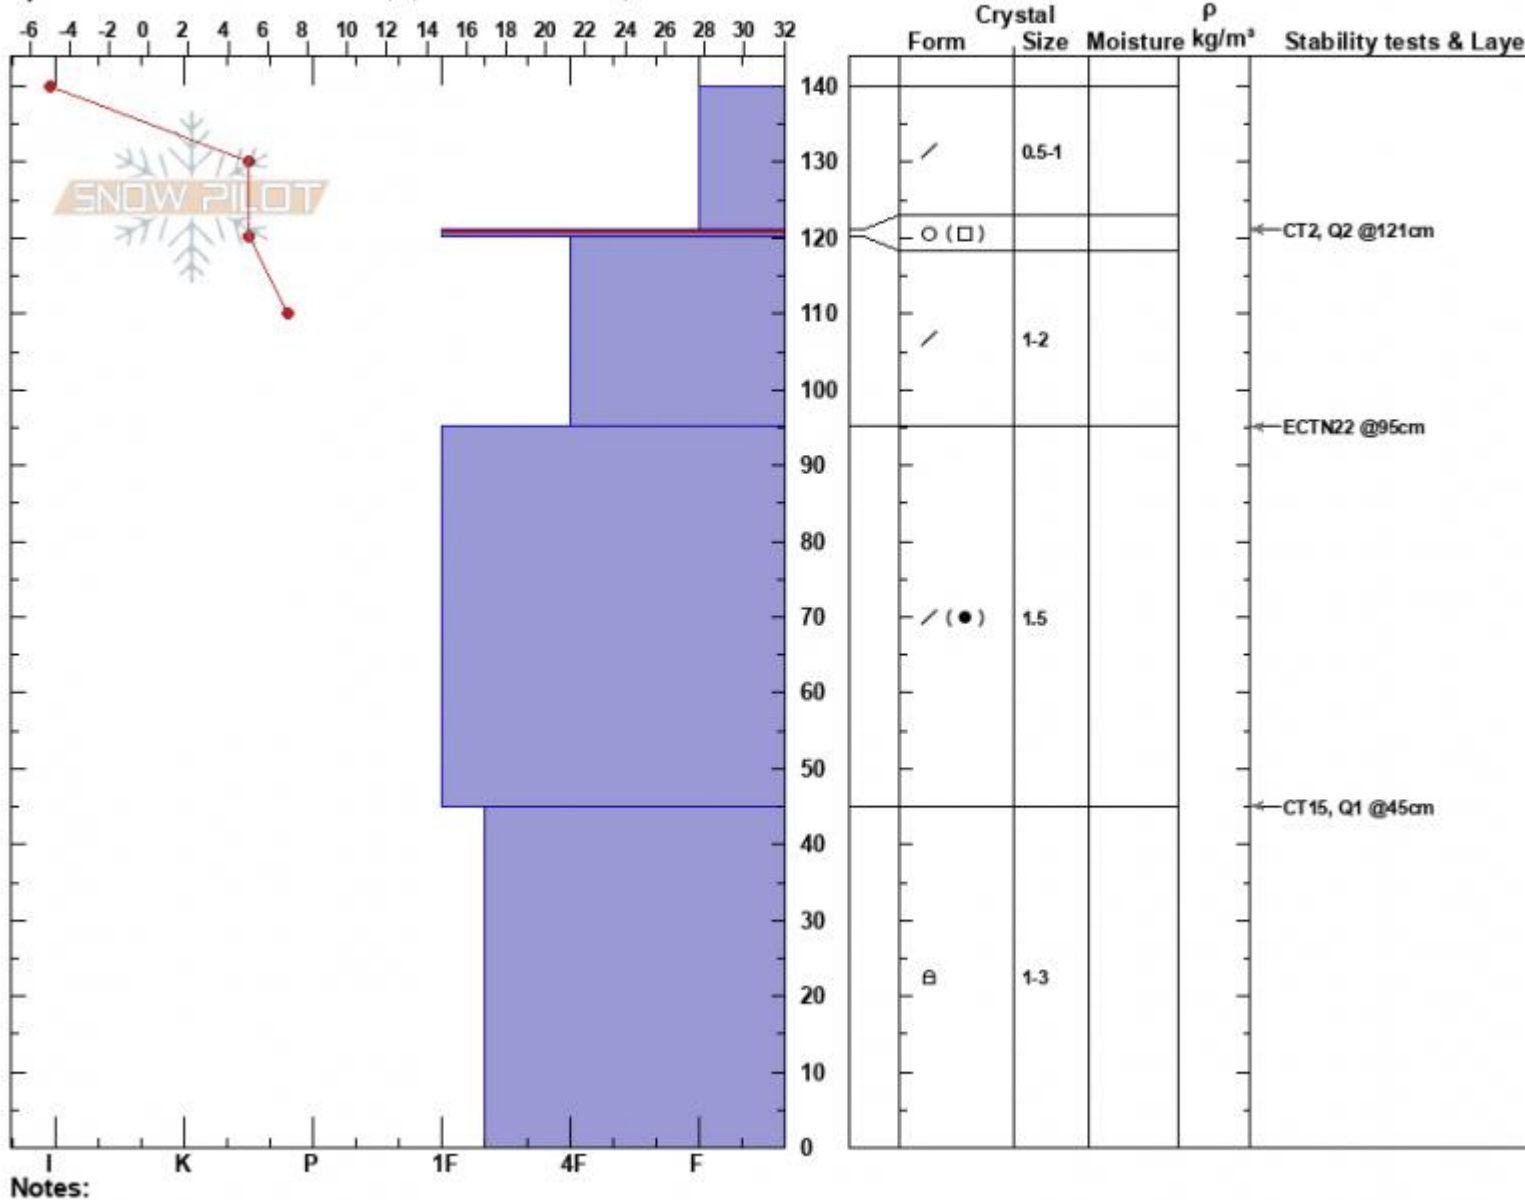

Pit Practice  
 Gallatin Range-N  
 MT  
 Elevation: 6915 ft  
 Aspect: E  
 Specifics: Snowmobile tracks on slope; We snowmobiled slope

Isaac Freeland  
 01/18/2025 - 4:05pm  
 Co-ord: 45.49580N, -111.10465W  
 Slope Angle: 27°  
 Wind Loading: no

Stability: Very Good  
 Air Temperature: -7°F  
 Sky Cover: BKN  
 Precipitation: NO  
 Wind: Light Breeze

HS:140  
 PF:90  
 Layer Notes: 121-120cm:Problematic layer

Notes:  
 Advisory Region  
 Northern Gallatin  
 Longitude  
 -111.11W  
 Latitude  
 45.50N  
 Northern Gallatin, 2025-01-18