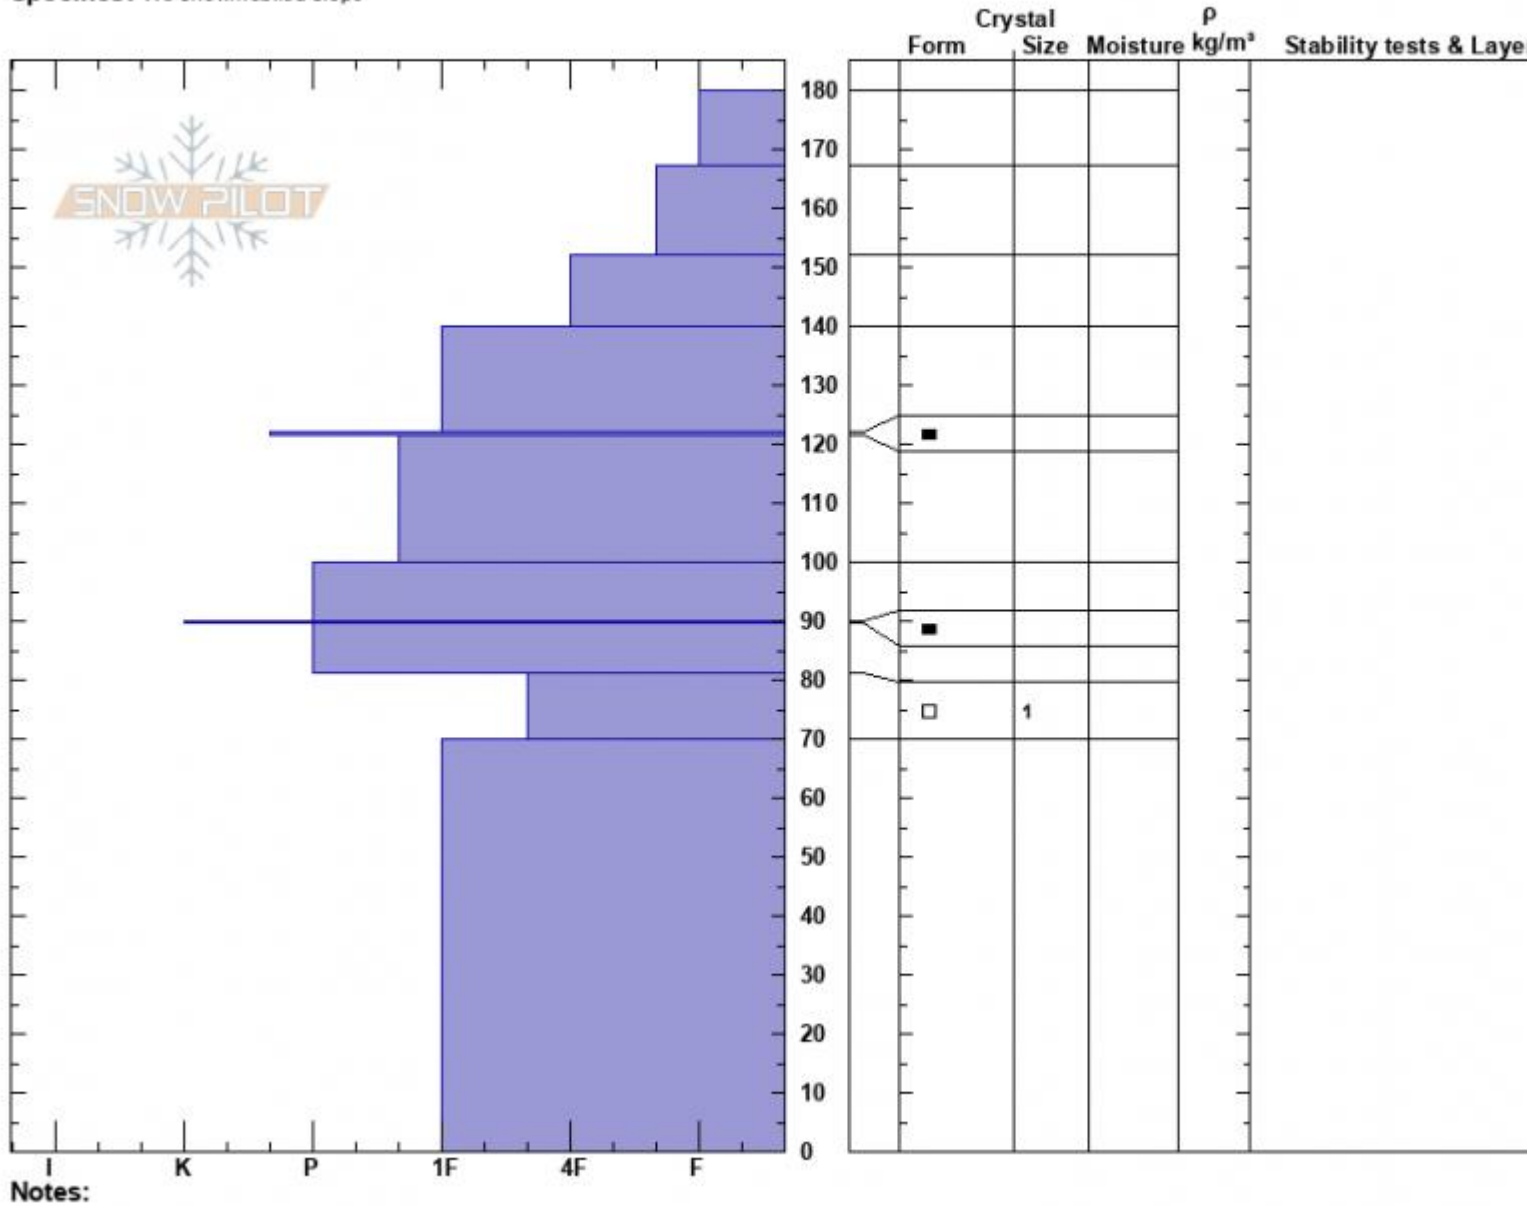

Hellroaring 2  
 Centennial Range  
 ID  
 Elevation: 8534 ft  
 Aspect: 354°  
 Specifics: We snowmobiled slope

Mark Staples  
 01/17/2025 - 4:00pm  
 Co-ord: 44.54502N, -111.48345W  
 Slope Angle: 31°  
 Wind Loading: no

Stability: Very Good  
 Air Temperature:  
 Sky Cover:  
 Precipitation:  
 Wind:

HS:180  
 Layer Notes:  
 81-70cm: Problematic layer

North facing snow profile Hellroaring Creek, Centennials

Advisory Region  
 Island Park  
 Longitude  
 -111.51W  
 Latitude  
 44.56N