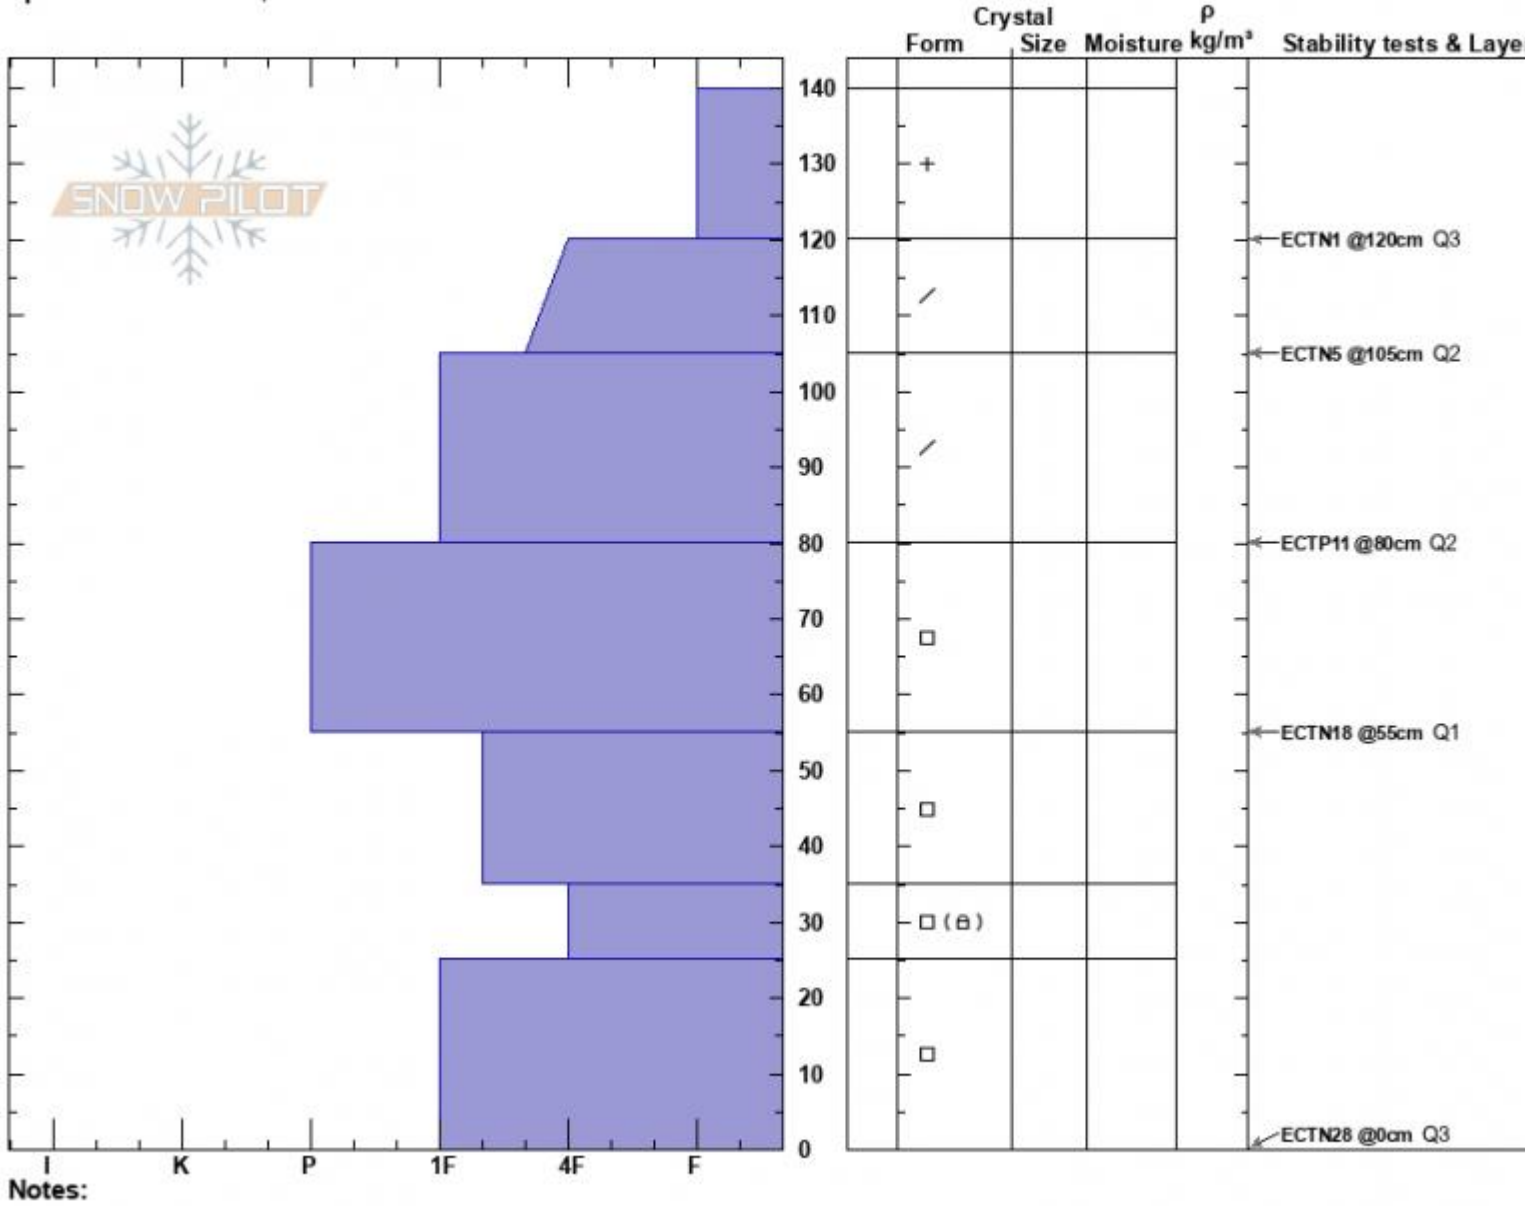

Hist. Rock Meadow
 Gallatin Range-N
 MT
Elevation: 8400 ft
Aspect: 70°
Specifics: We skied slope

Eddie Webb
 01/13/2025 - 12:00pm
Co-ord: 45.48225N, -111.01243W
Slope Angle: 21°
Wind Loading: no

Stability: Good
Air Temperature:
Sky Cover: BKN
Precipitation: S-1
Wind: W Calm

HS: 140
PF: 62
PS: 35
Layer Notes:

Advisory Region
 Northern Gallatin
 Longitude
 -111.01W
 Latitude
 45.48N
 Northern Gallatin, 2025-01-13