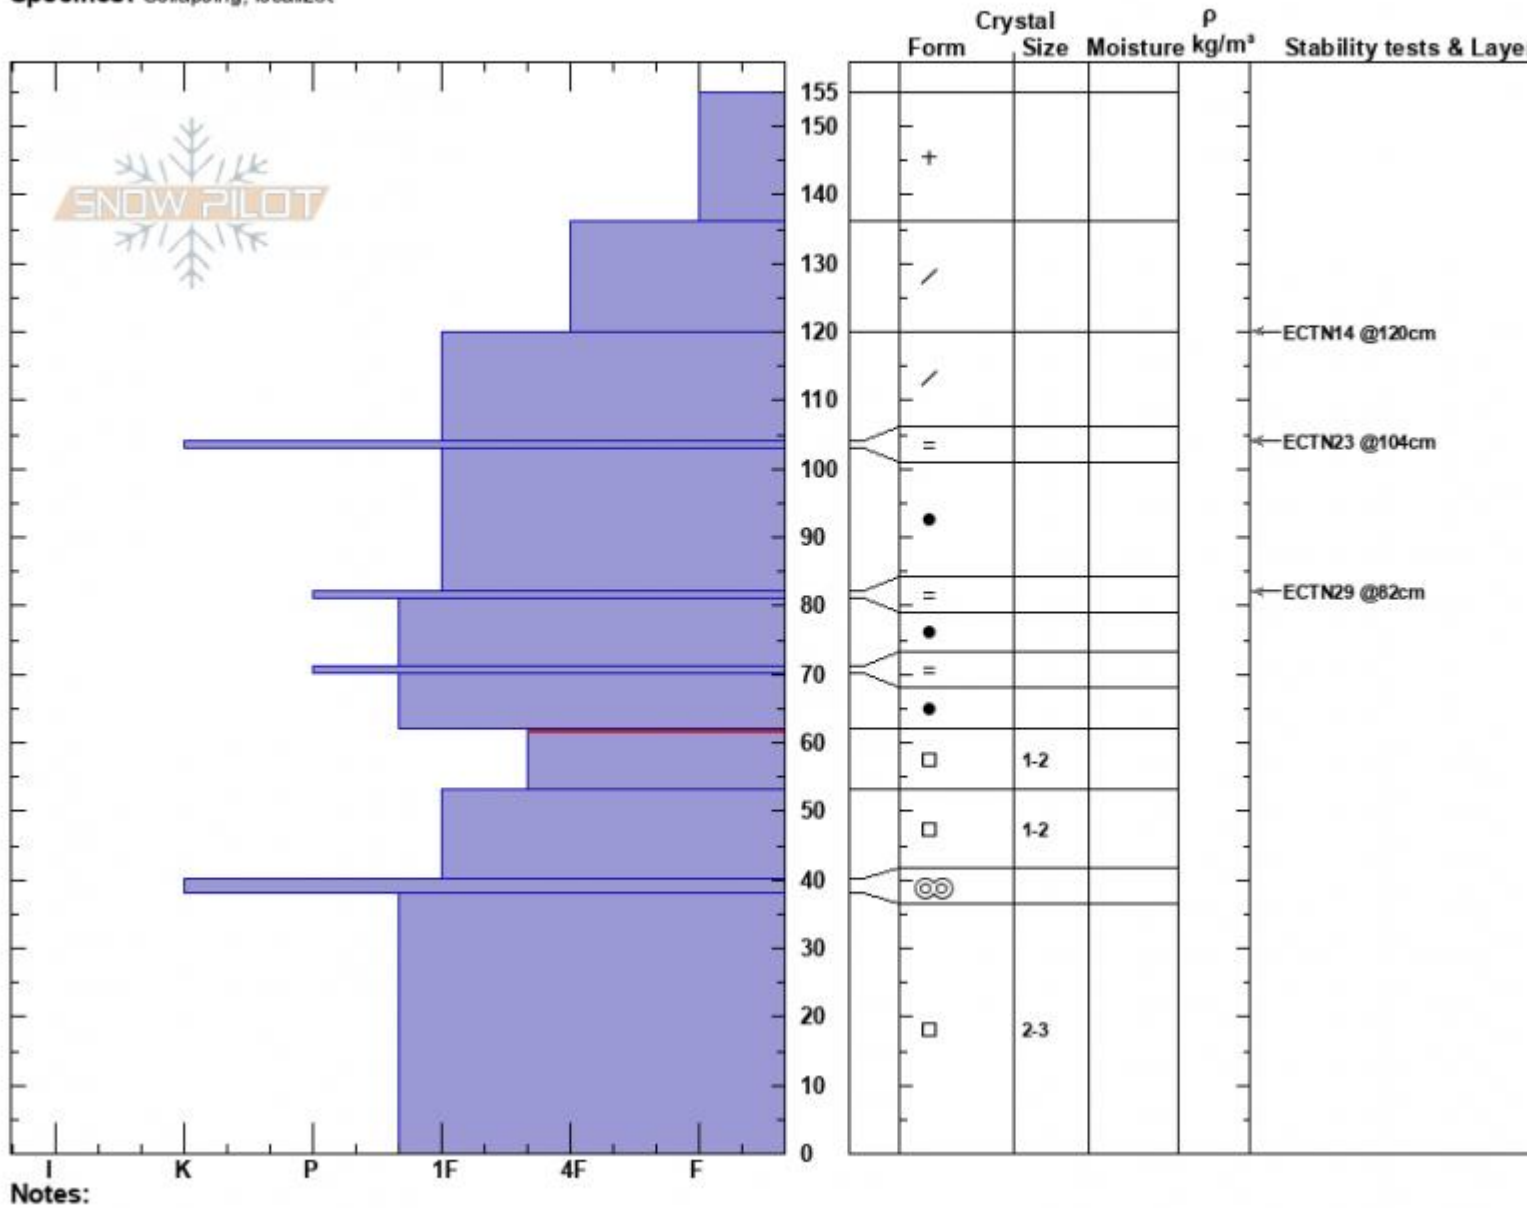

Hellroaring Pass  
 Centennial Range  
 MT  
 Elevation: 8880 ft  
 Aspect: 315°  
 Specifics: Collapsing, localizer

Dave Zinn  
 01/08/2025 - 1:30pm  
 Co-ord: 44.55017N, -111.47126W  
 Slope Angle: 20°  
 Wind Loading: no

Stability: Fair  
 Air Temperature:  
 Sky Cover: OVC  
 Precipitation: S-1  
 Wind: Calm

HS:155    **Layer Notes:**  
 62-53cm:Problematic layer

Advisory Region  
 Island Park  
 Longitude  
 -111.48W  
 Latitude  
 44.55N  
 Island Park, 2025-01-08