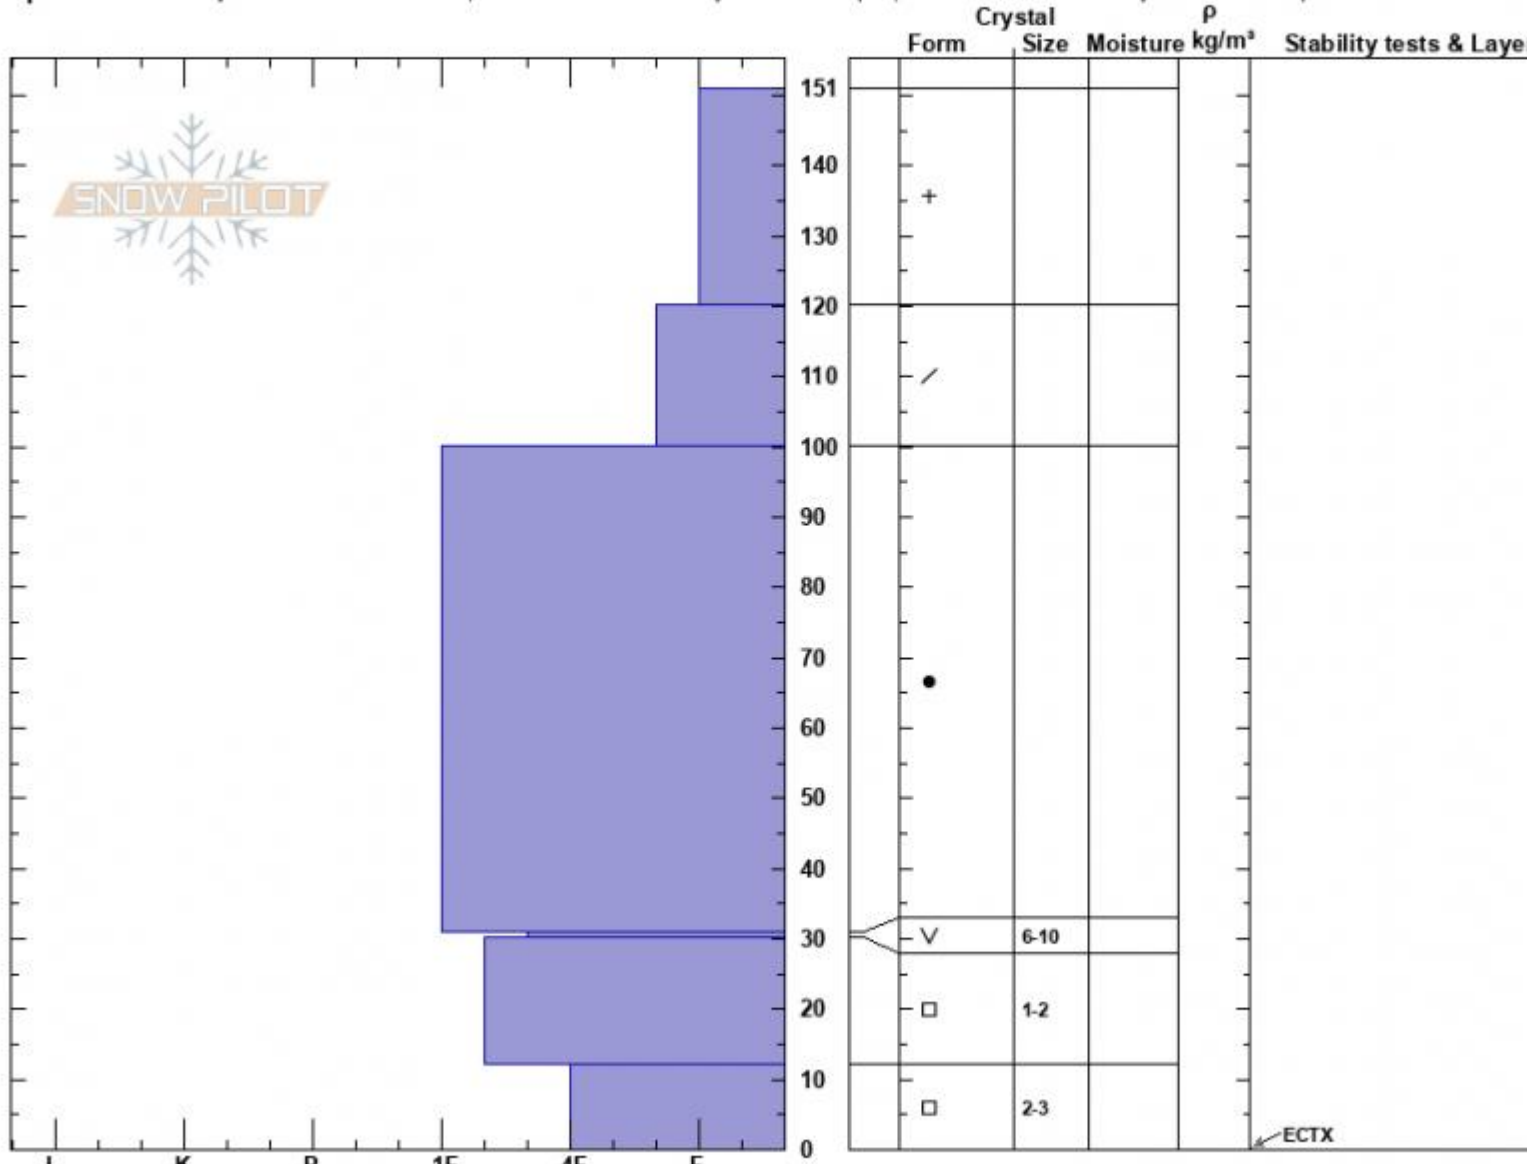

Abundance Shoulder
 Cooke City
 MT
 Elevation: 9169 ft
 Aspect: 140°

Alex Mariantal
 01/09/2025 - 12:50pm
 Co-ord: 45.06393N, -110.01105W
 Slope Angle: 23°
 Wind Loading: previous

Stability:
 Air Temperature:
 Sky Cover: BKN
 Precipitation: S-1
 Wind: Calm

HS:151
 PF:55
 Layer Notes:

Specifics: Pit is adjacent to avalanche: other; Recent avalanche activity on similar slopes; Recent avalanche activity on different slopes:

Notes: Pit dug on the south shoulder of Mt. Abundance. When we rode away we saw a fresh small avalanche, 3'deep x 10' wide that we suspect we triggered on the angle ridge above. About 45 minutes later, from a couple miles away, we saw a 4-6' deep avalanche that happened since we had been there 1000' or more from our pit.

Advisory Region
 Cooke City
 Longitude
 -110.01W
 Latitude
 45.06N
 Cooke City, 2025-01-09