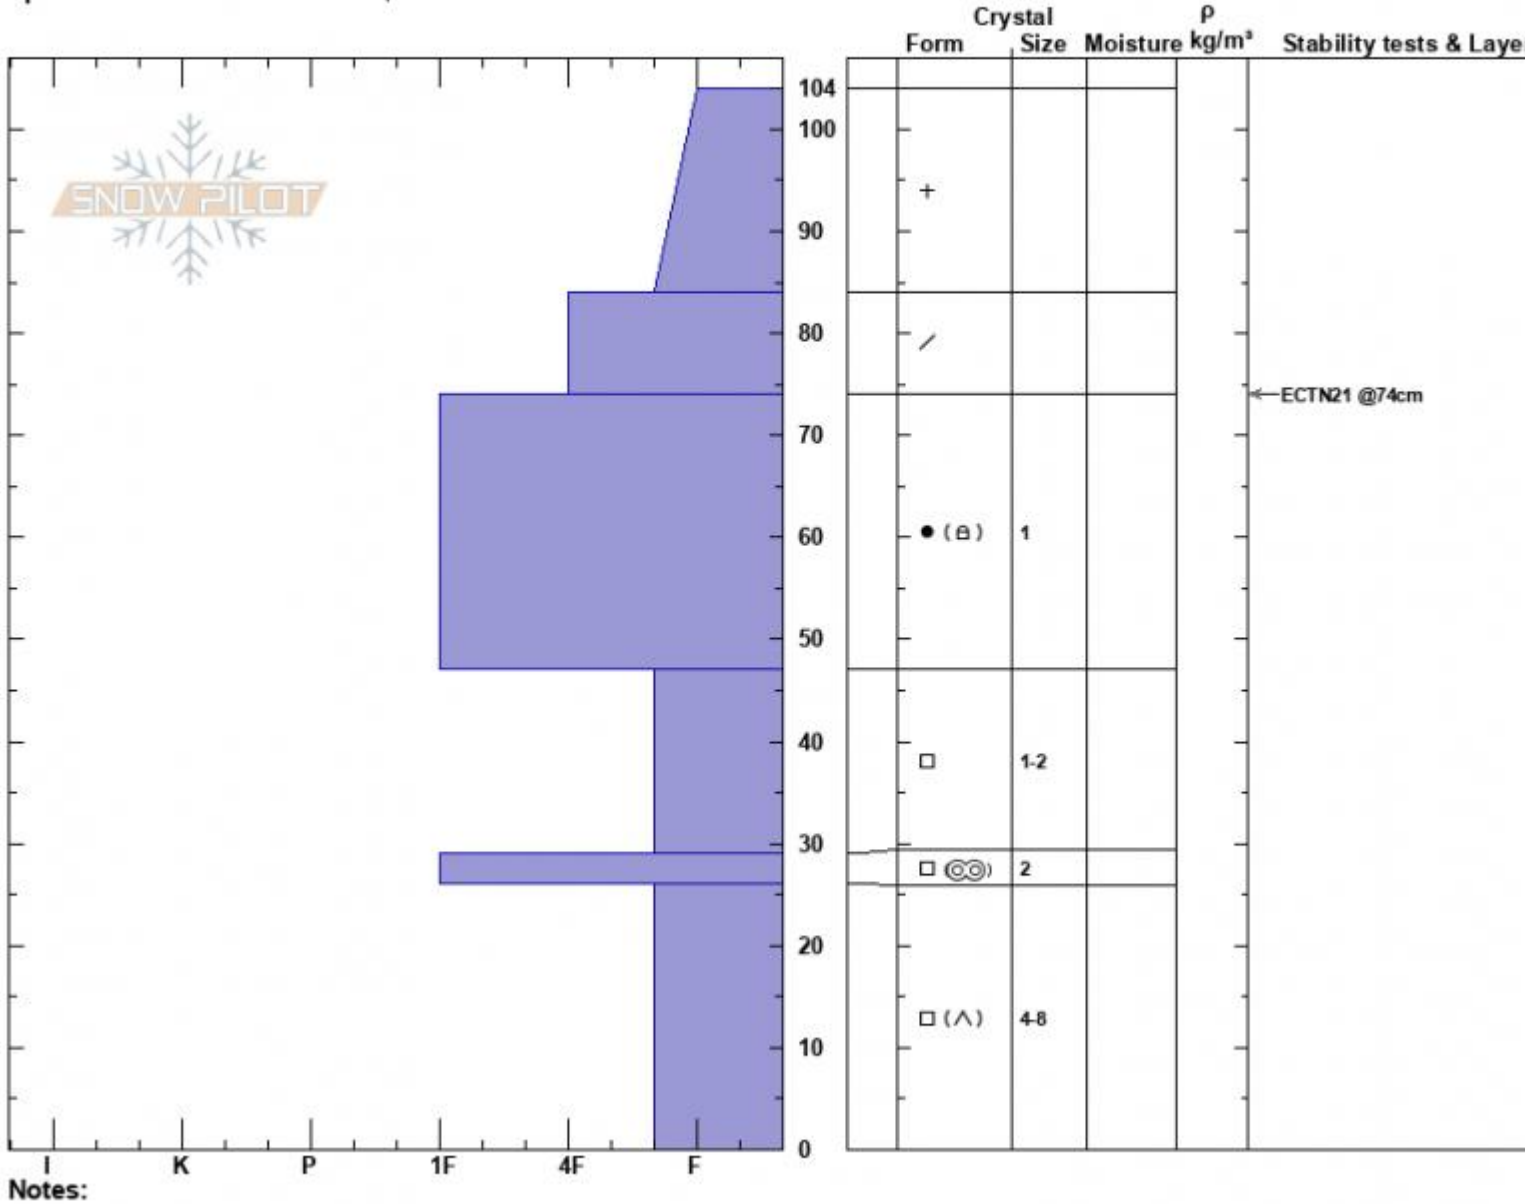

First Yellow Mule
 Madison Range-N
 MT
 Elevation: 9374 ft
 Aspect: 9°
 Specifics: Snowmobile tracks on slope

Haylee Darby
 01/04/2025 - 12:00pm
 Co-ord: 45.17555N, -111.38645W
 Slope Angle: 15°
 Wind Loading:

Stability:
 Air Temperature: -5.5°C
 Sky Cover: OVC
 Precipitation: S1
 Wind: N Moderate

Layer Notes:

Advisory Region
 Northern Madison
 Longitude
 -111.38W
 Latitude
 45.17N
 Northern Madison, 2025-01-04