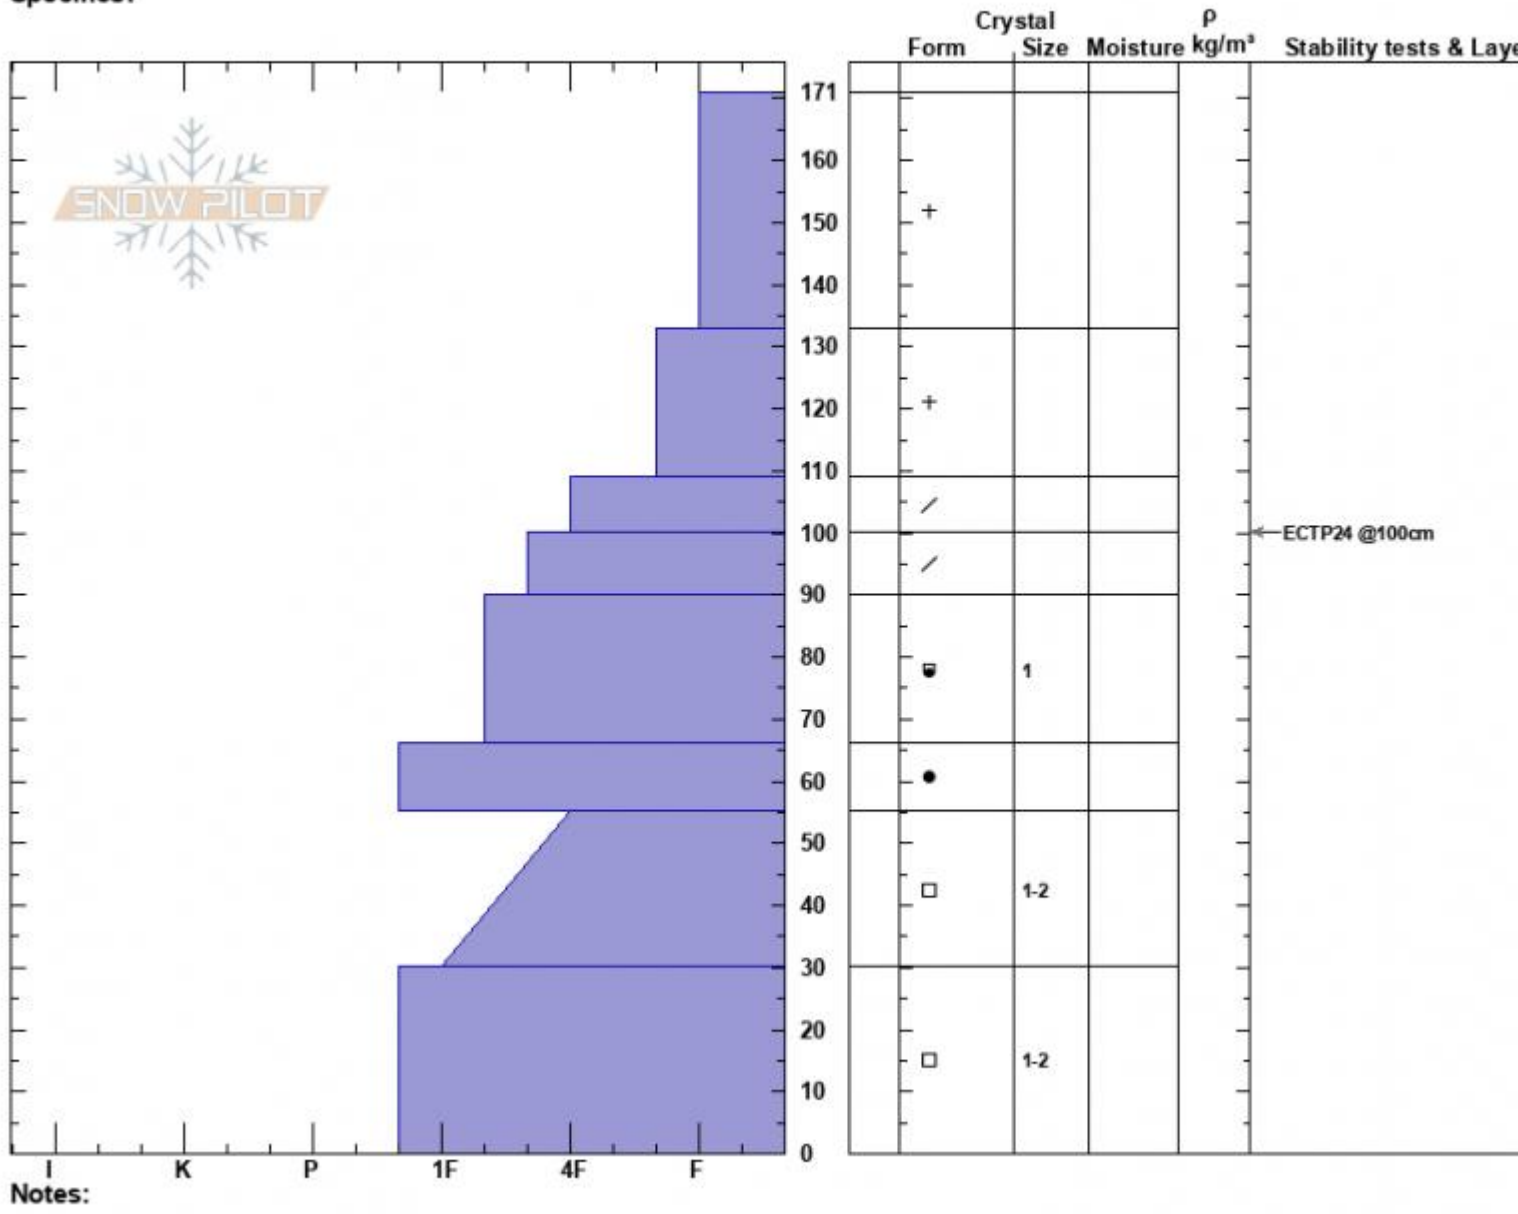

The Ramp - Bottom
 Bridger Range
 MT
 Elevation: 7912 ft
 Aspect: 73°
 Specifics:

Haylee Darby
 12/31/2024 - 11:45am
 Co-ord: 45.82972N, -110.92936W
 Slope Angle: 24°
 Wind Loading: no

Stability:
 Air Temperature: -6°C
 Sky Cover: OVC
 Precipitation: S-1
 Wind: W Calm

HS:171 Layer Notes:

Notes:

Advisory Region
 Bridger Range
 Longitude
 -110.93W
 Latitude
 45.83N
 Bridger Range, 2024-12-31