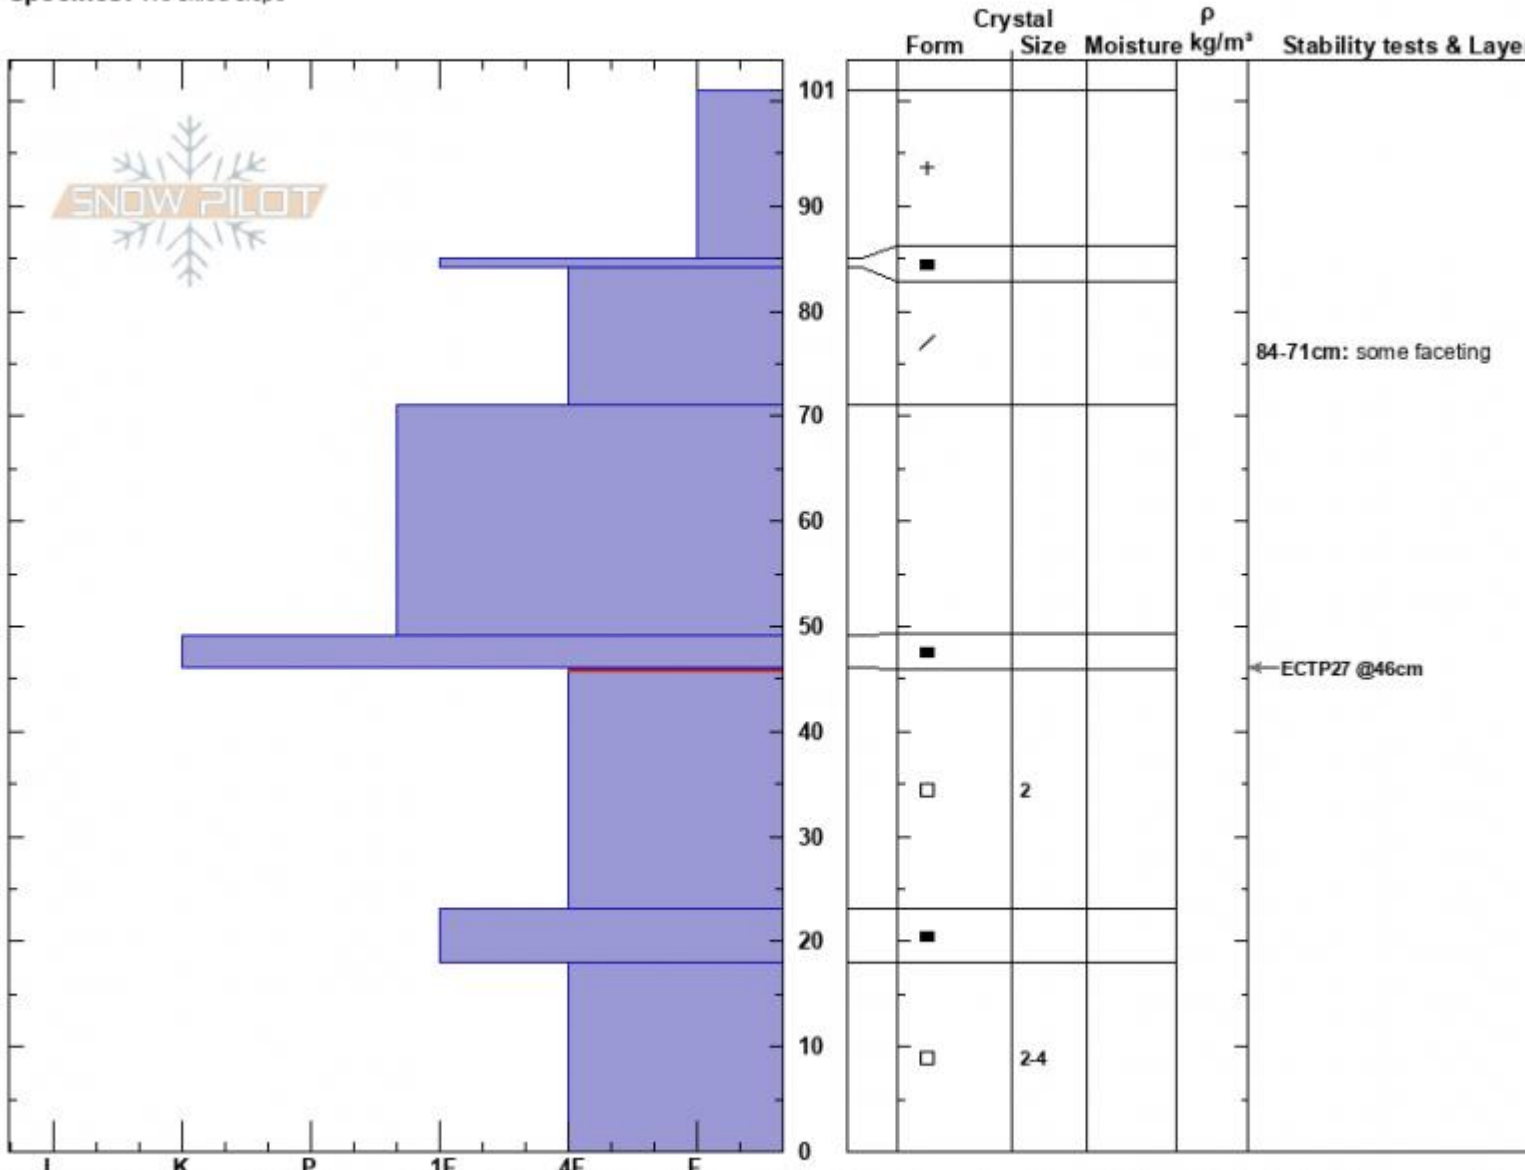

Divide Pk SE facing
 Gallatin Range-N
 MT
 Elevation: 9626 ft
 Aspect: 141°
 Specifics: We skied slope

Mark Staples
 12/27/2024 - 1:05pm
 Co-ord: 45.40249N, -110.97051W
 Slope Angle: 28°
 Wind Loading: no

Stability: Good
 Air Temperature:
 Sky Cover:
 Precipitation:
 Wind:

HS:101 **Layer Notes:**
 84-71cm: some faceting
 46-23cm: Problematic layer

Notes: We found percolation columns of ice inside the faceted layer between 46 and 23 cm from water. They probably make the faceted layer more resistant to water, but we don't know how widespread they are. We didn't have time to look in other places.

Divide Peak 9600ft SE facing profile 27 Dec 2024

Advisory Region
 Northern Gallatin
 Longitude
 -110.98W

Latitude

45.40N

Northern Gallatin, 2024-12-27