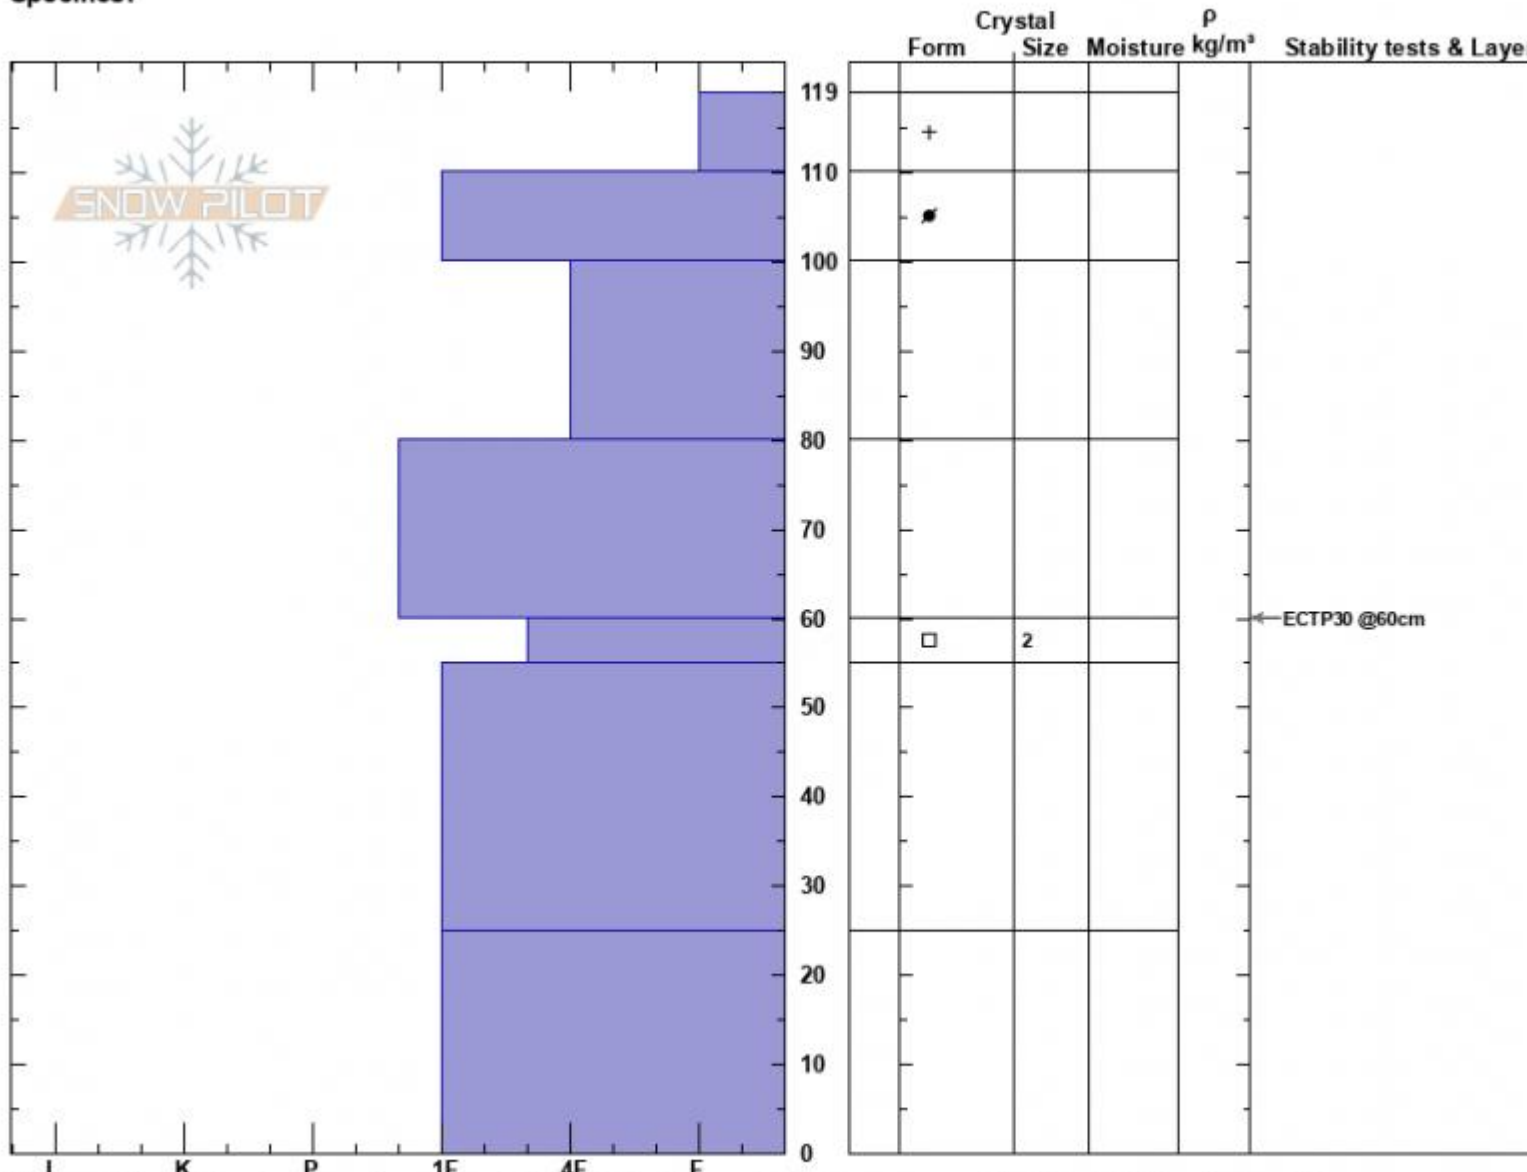

Divide Pk E facing
 Gallatin Range-N
 MT
 Elevation: 9563 ft
 Aspect: 110°
 Specifics:

Mark Staples
 12/27/2024 - 12:40pm
 Co-ord: 45.40289N, -110.96975W
 Slope Angle: 27°
 Wind Loading:

Stability: Good
 Air Temperature:
 Sky Cover:
 Precipitation:
 Wind:

HS:119 **Layer Notes:**
 60-55cm: Problematic layer

Notes: Similar stratigraphy as a northeast facing pit about 500 feet lower and 0.7 miles away except that pit had ECTN on the faceted layer.

Divide Peak 9560ft E facing profile 27 Dec 2024

Advisory Region
 Northern Gallatin
 Longitude
 -110.98W

Latitude

45.40N

Northern Gallatin, 2024-12-27