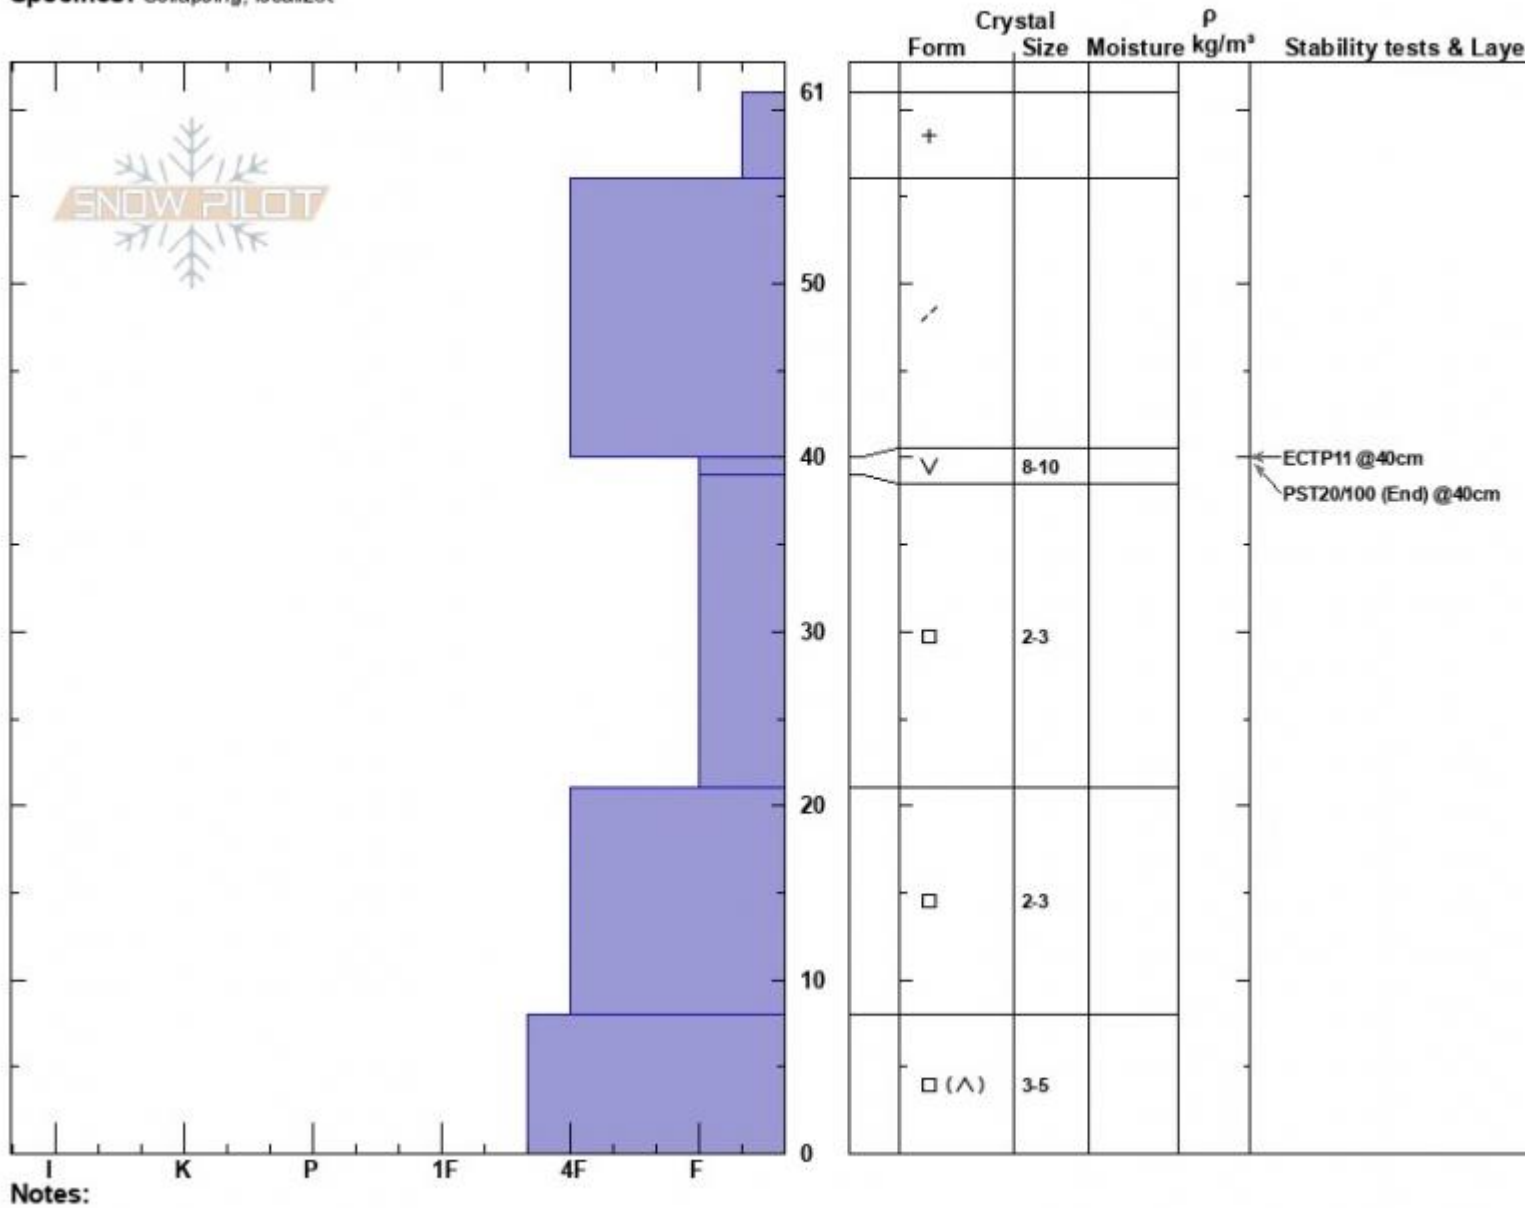

Top of the Skillet
 Madison Range-S
 MT
 Elevation: 8960 ft
 Aspect: 60°
 Specifics: Collapsing, localizer

Haylee Darby
 12/23/2024 - 12:15pm
 Co-ord: 44.97176N, -111.09767W
 Slope Angle: 26°
 Wind Loading: no

Stability:
 Air Temperature: -2°C
 Sky Cover: X
 Precipitation: NO
 Wind: W Calm

HS:61
 PF:55
 PS:20

Layer Notes:

Advisory Region
 Southern Madison
 Longitude
 -111.10W
 Latitude
 44.96N
 Southern Madison, 2024-12-23