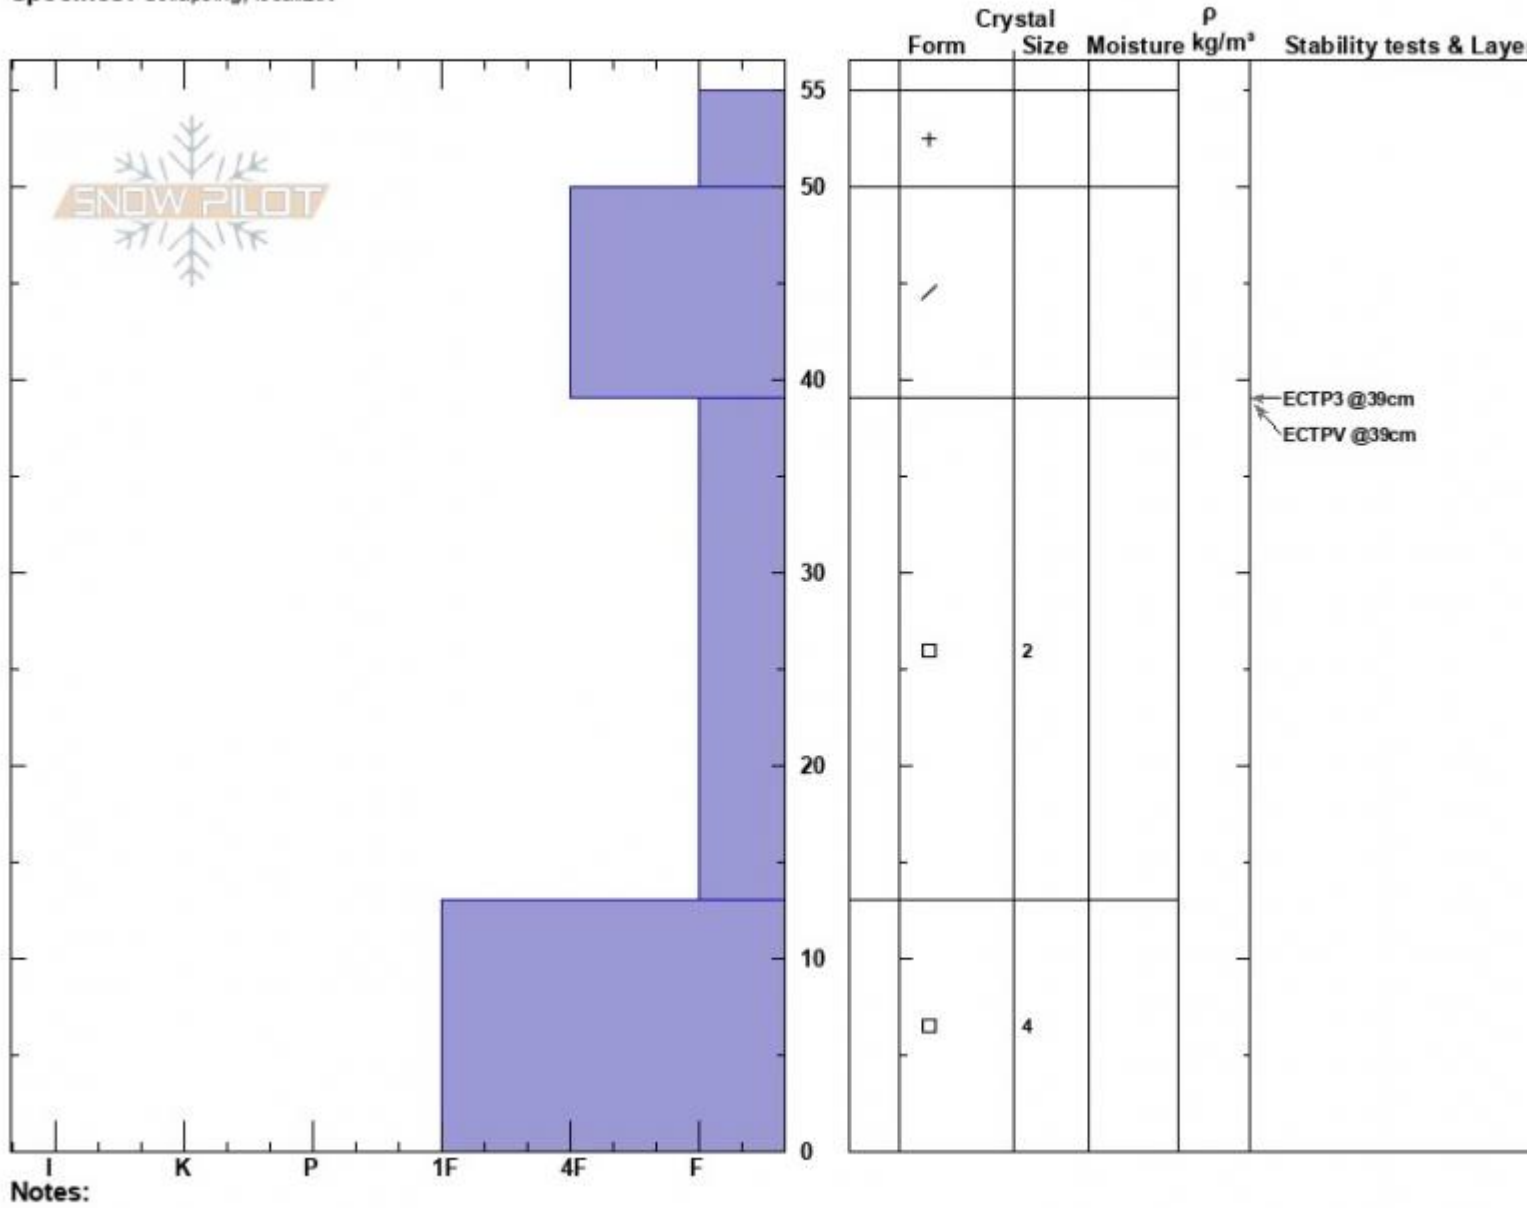

Bacon Rind East
 Madison Range-S
 MT
 Elevation: 8800 ft
 Aspect: 105°
 Specifics: Collapsing, localizer

Haylee Darby
 12/23/2024 - 11:45am
 Co-ord: 44.97021N, -111.09597W
 Slope Angle: 13°
 Wind Loading: no

Stability:
 Air Temperature: -2°C
 Sky Cover: OVC
 Precipitation: NO
 Wind: W Calm

HS:55
 PF:45
 PS:15
 Layer Notes:

Advisory Region
 Southern Madison
 Longitude
 -111.10W
 Latitude
 44.96N
 Southern Madison, 2024-12-23