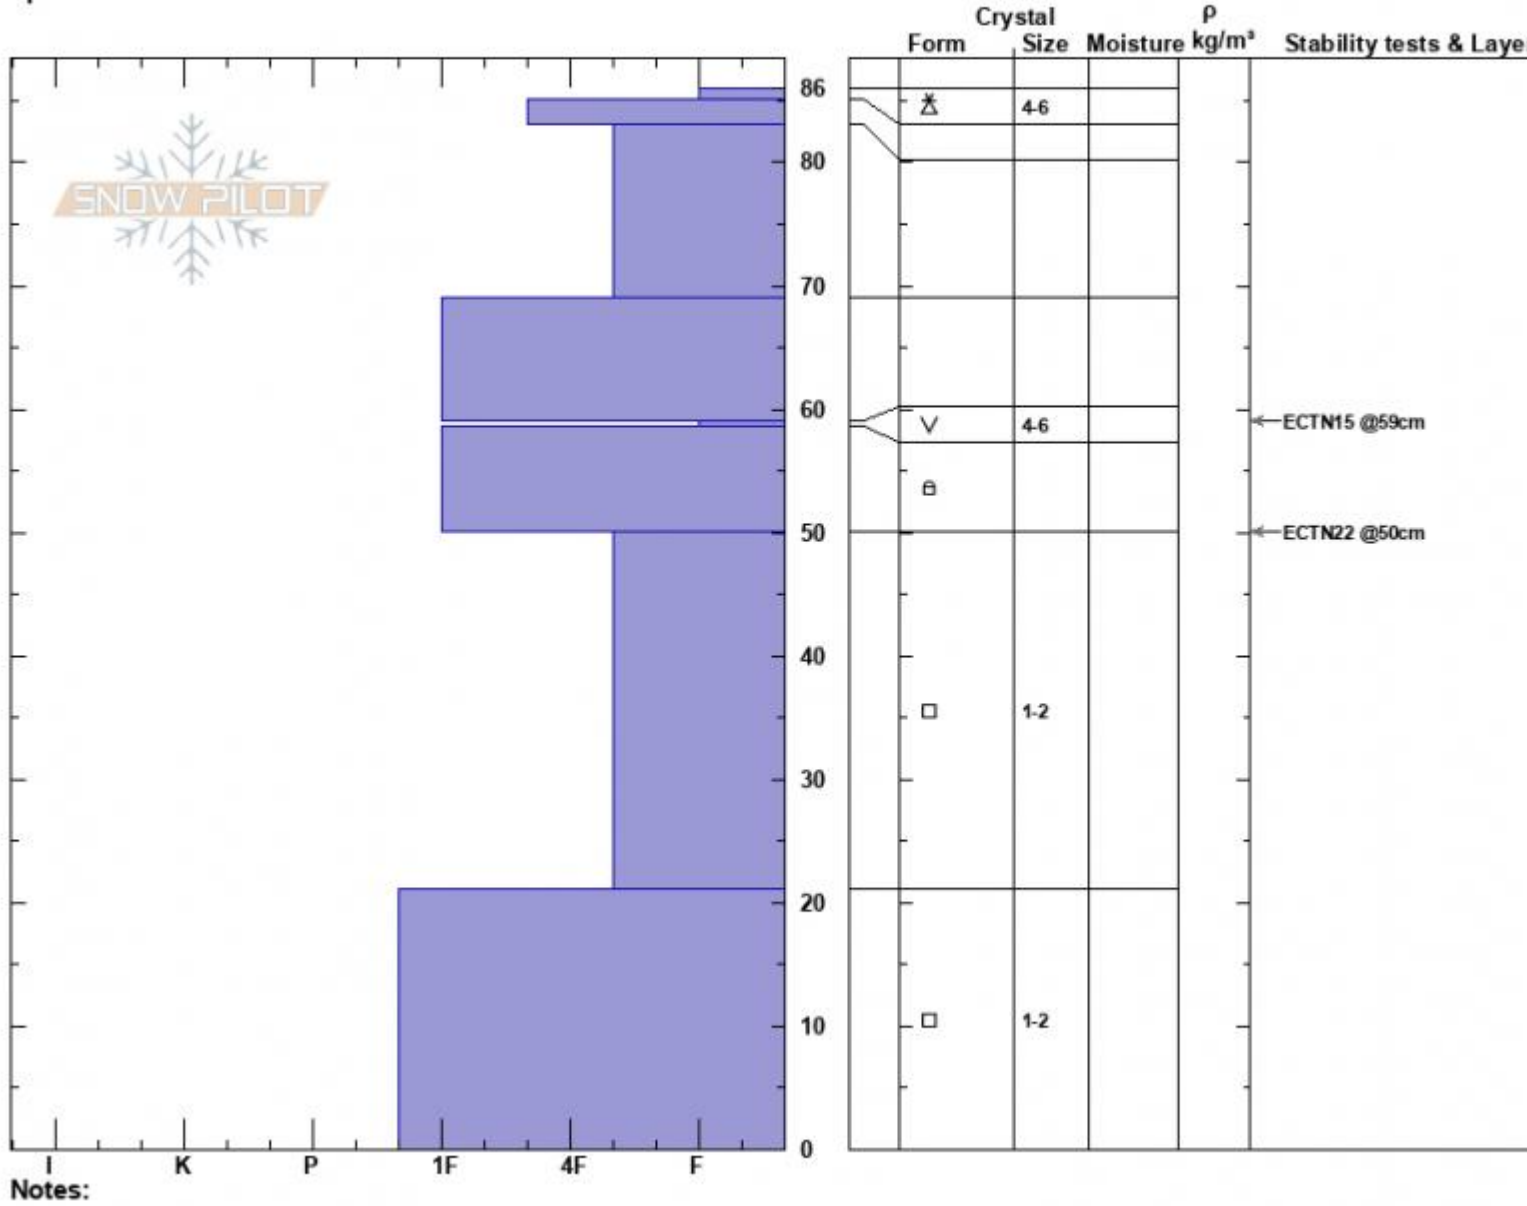

The Ramp
 Bridger Range
 MT
 Elevation: 8563 ft
 Aspect: 36°
 Specifics:

Haylee Darby
 12/22/2024 - 11:20am
 Co-ord: 45.82683N, -110.93186W
 Slope Angle: 21°
 Wind Loading:

Stability:
 Air Temperature: -1.5°C
 Sky Cover: BKN
 Precipitation: NO
 Wind: W Moderate

HS:86 Layer Notes:

Advisory Region
 Bridger Range
 Longitude
 -110.93W
 Latitude
 45.83N
 Bridger Range, 2024-12-22