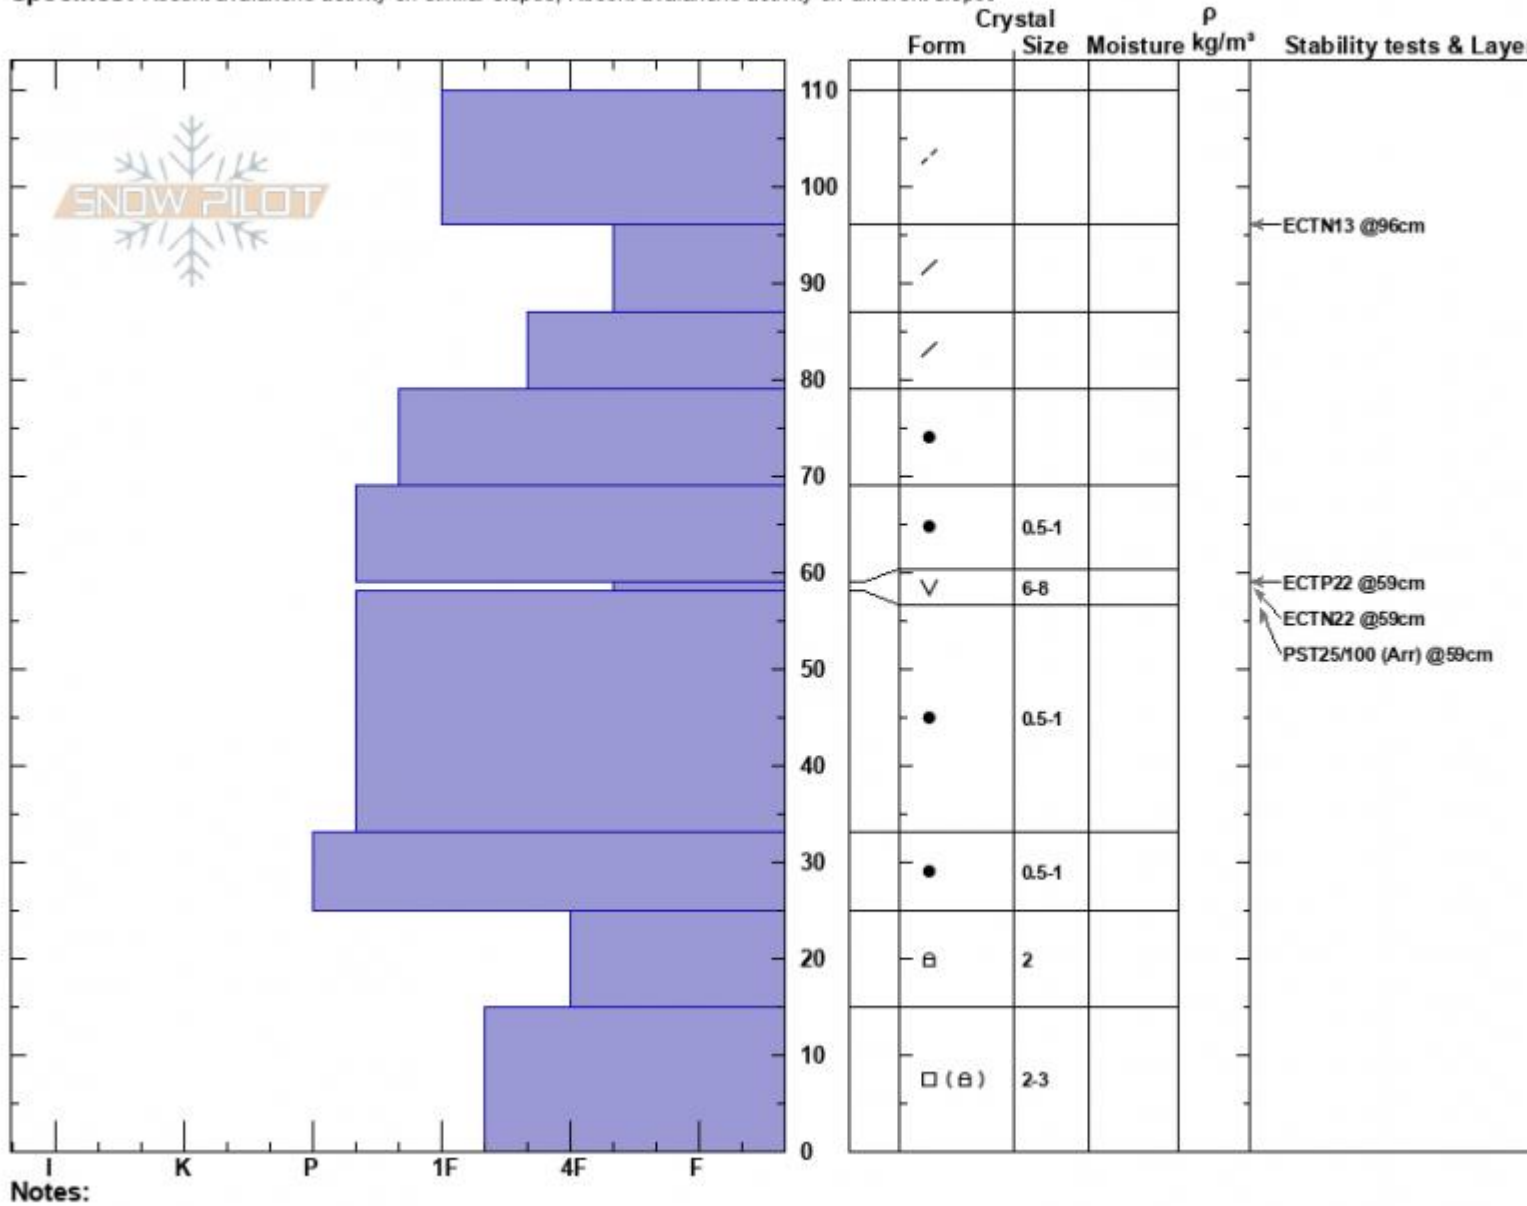

Robs Knob
 Cooke City
 MT
 Elevation: 9562 ft
 Aspect: 23°
 Specifics: Recent avalanche activity on similar slopes; Recent avalanche activity on different slopes

Alex Marienthal
 12/20/2024 - 2:20pm
 Co-ord: 45.06775N, -109.95294W
 Slope Angle: 15°
 Wind Loading: previous

Stability: Poor
 Air Temperature:
 Sky Cover: FEW
 Precipitation: NO
 Wind: SW Light Breeze

HS:110 Layer Notes:
 59-58cm:Problematic layer

Advisory Region
 Cooke City
 Longitude
 -109.96W
 Latitude
 45.07N
 Cooke City, 2024-12-20