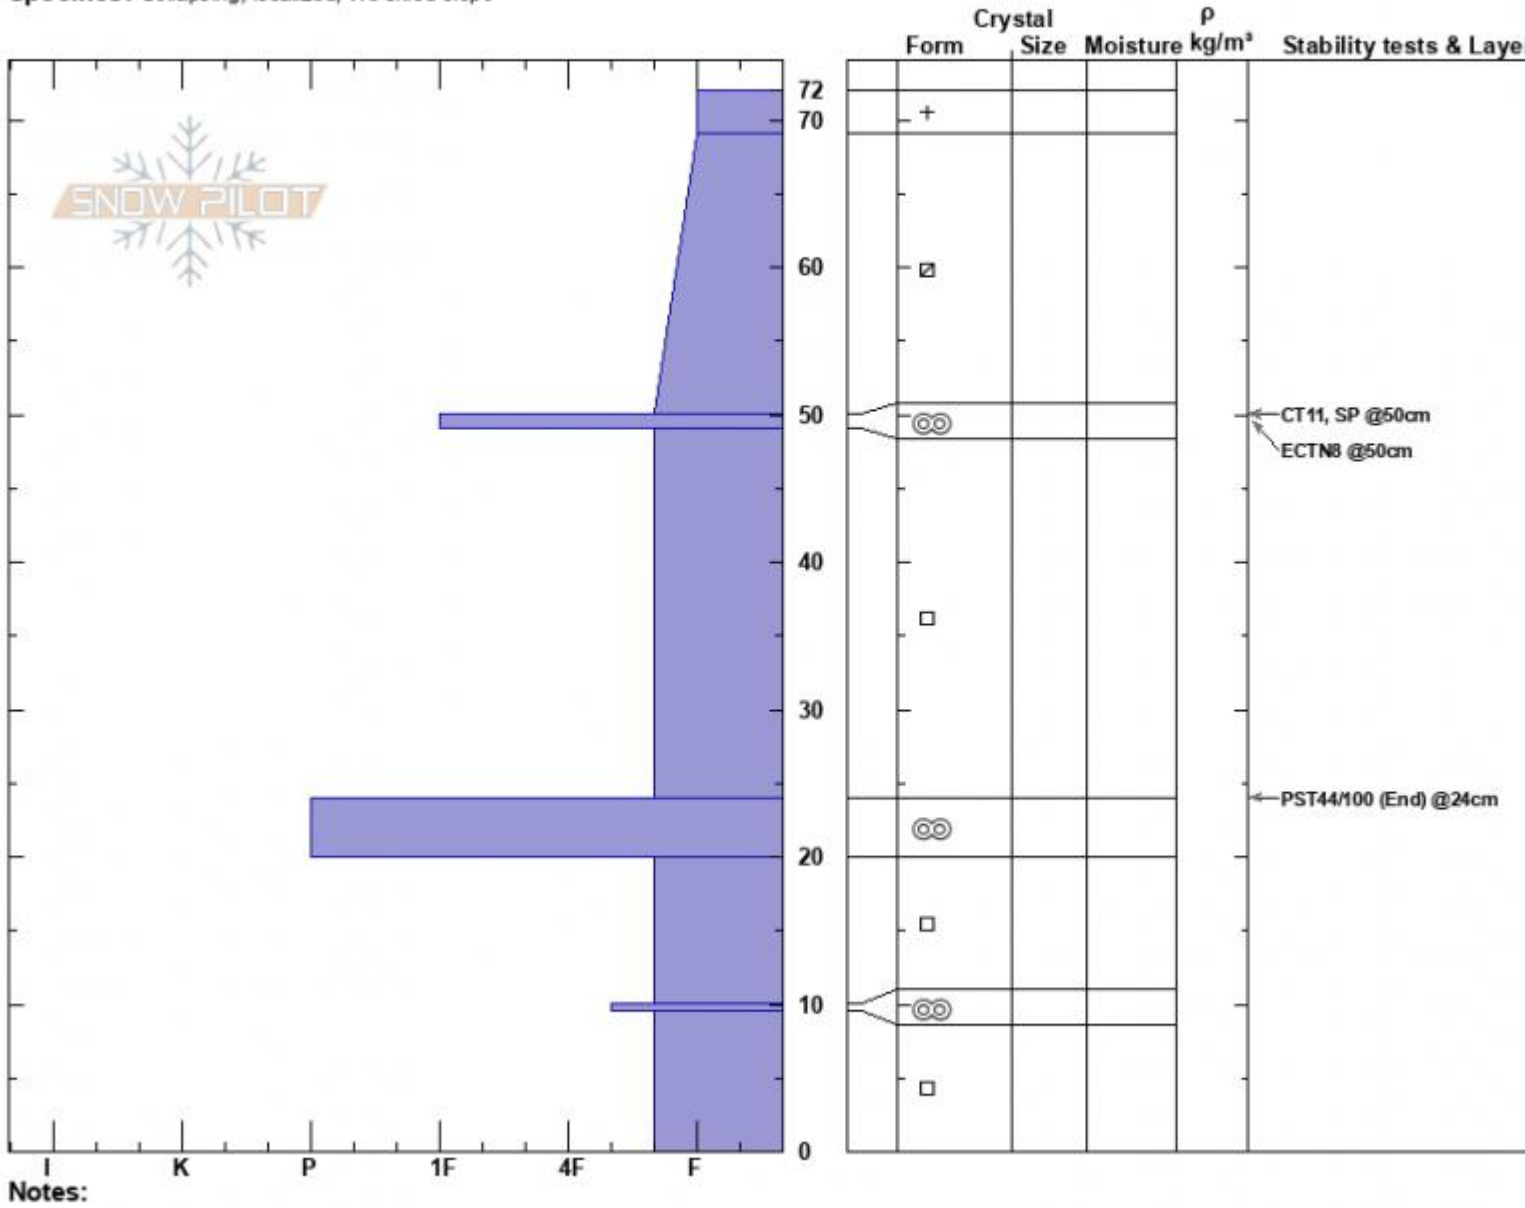

Flanders SE Face
 Gallatin Range-N
 MT
 Elevation: 9530 ft
 Aspect: 137°
 Specifics: Collapsing, localized; We skied slope

Eddie Webb
 12/19/2024 - 11:30am
 Co-ord: 45.43612N, -110.94119W
 Slope Angle: 29°
 Wind Loading:

Stability:
 Air Temperature: -6°C
 Sky Cover: CLR
 Precipitation: NO
 Wind: W Light Breeze

HS:72
 PF:40
 PS:25
 Layer Notes:

Advisory Region
 Northern Gallatin
 Longitude
 -110.94W
 Latitude
 45.44N
 Northern Gallatin, 2024-12-19