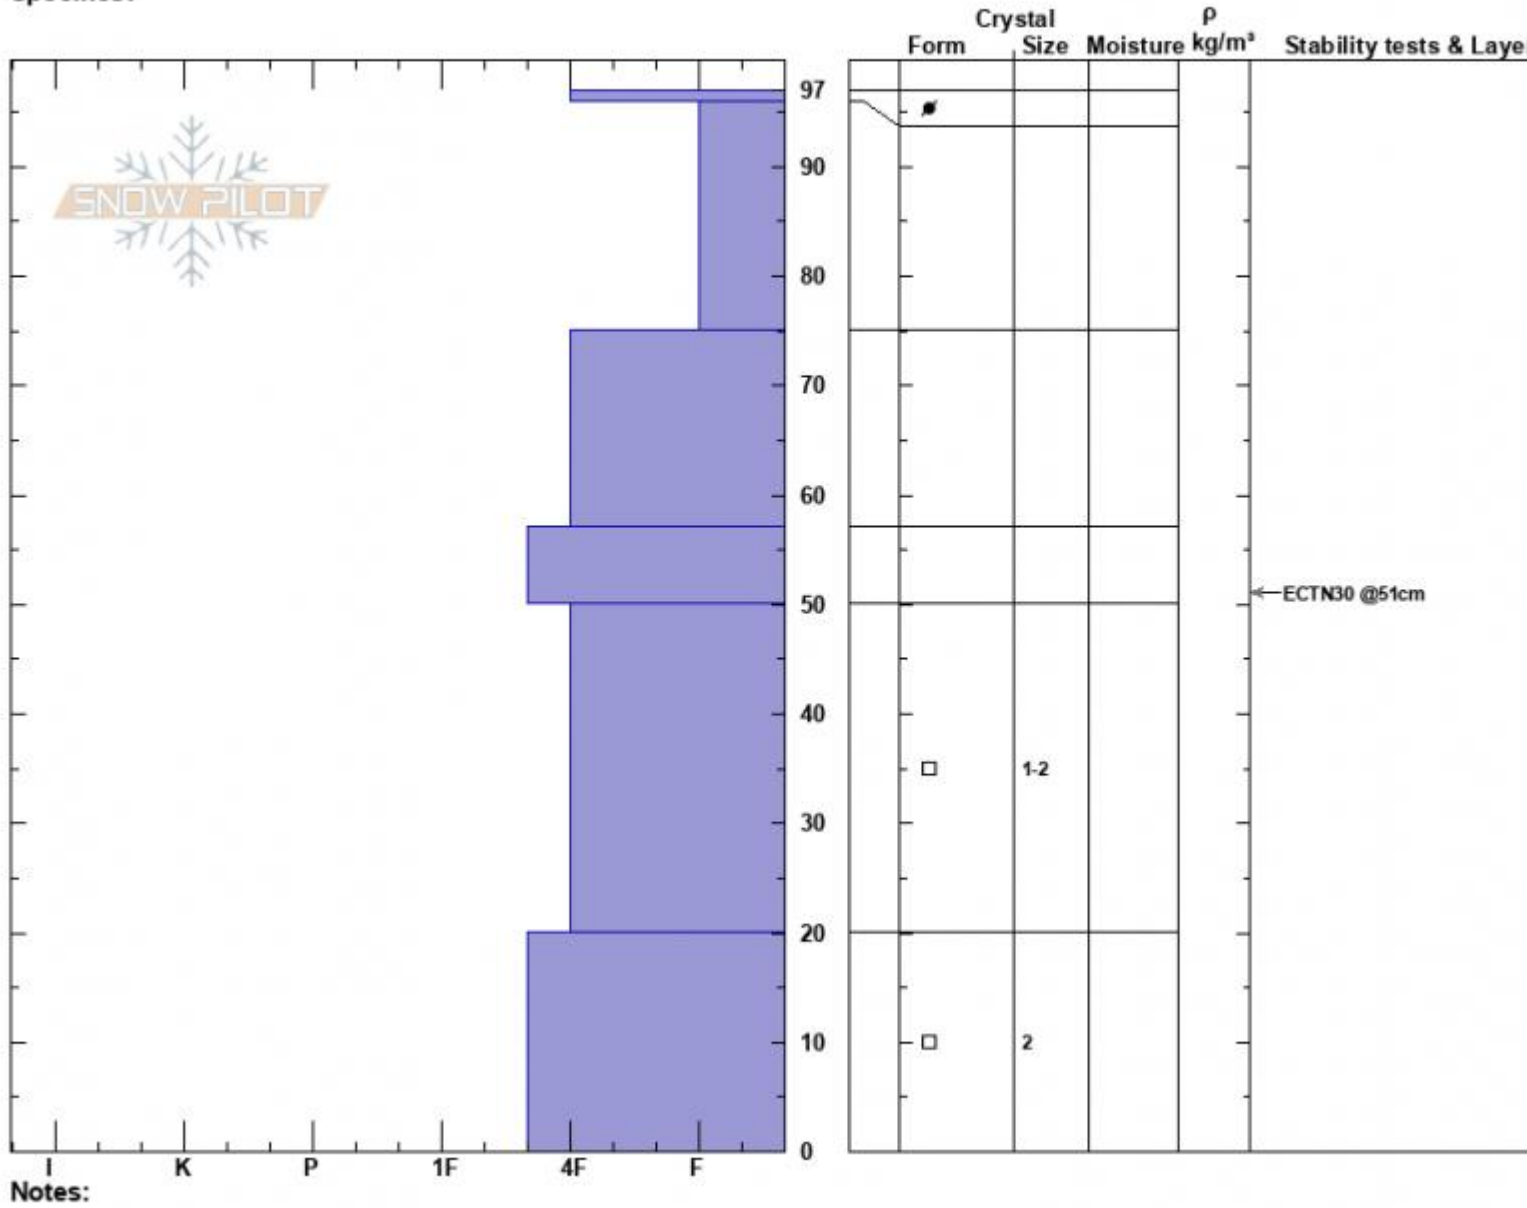

The Throne East Face  
 Bridger Range  
 MT  
 Elevation: 8133 ft  
 Aspect: 80°  
 Specifics:

Haylee Darby  
 12/19/2024 - 12:40pm  
 Co-ord: 45.88359N, -110.95069W  
 Slope Angle: 30°  
 Wind Loading:

Stability:  
 Air Temperature: 1°C  
 Sky Cover: FEW  
 Precipitation: NO  
 Wind: W Light Breeze

Layer Notes:

Advisory Region  
 Bridger Range  
 Longitude  
 -110.95W  
 Latitude  
 45.88N  
 Bridger Range, 2024-12-19