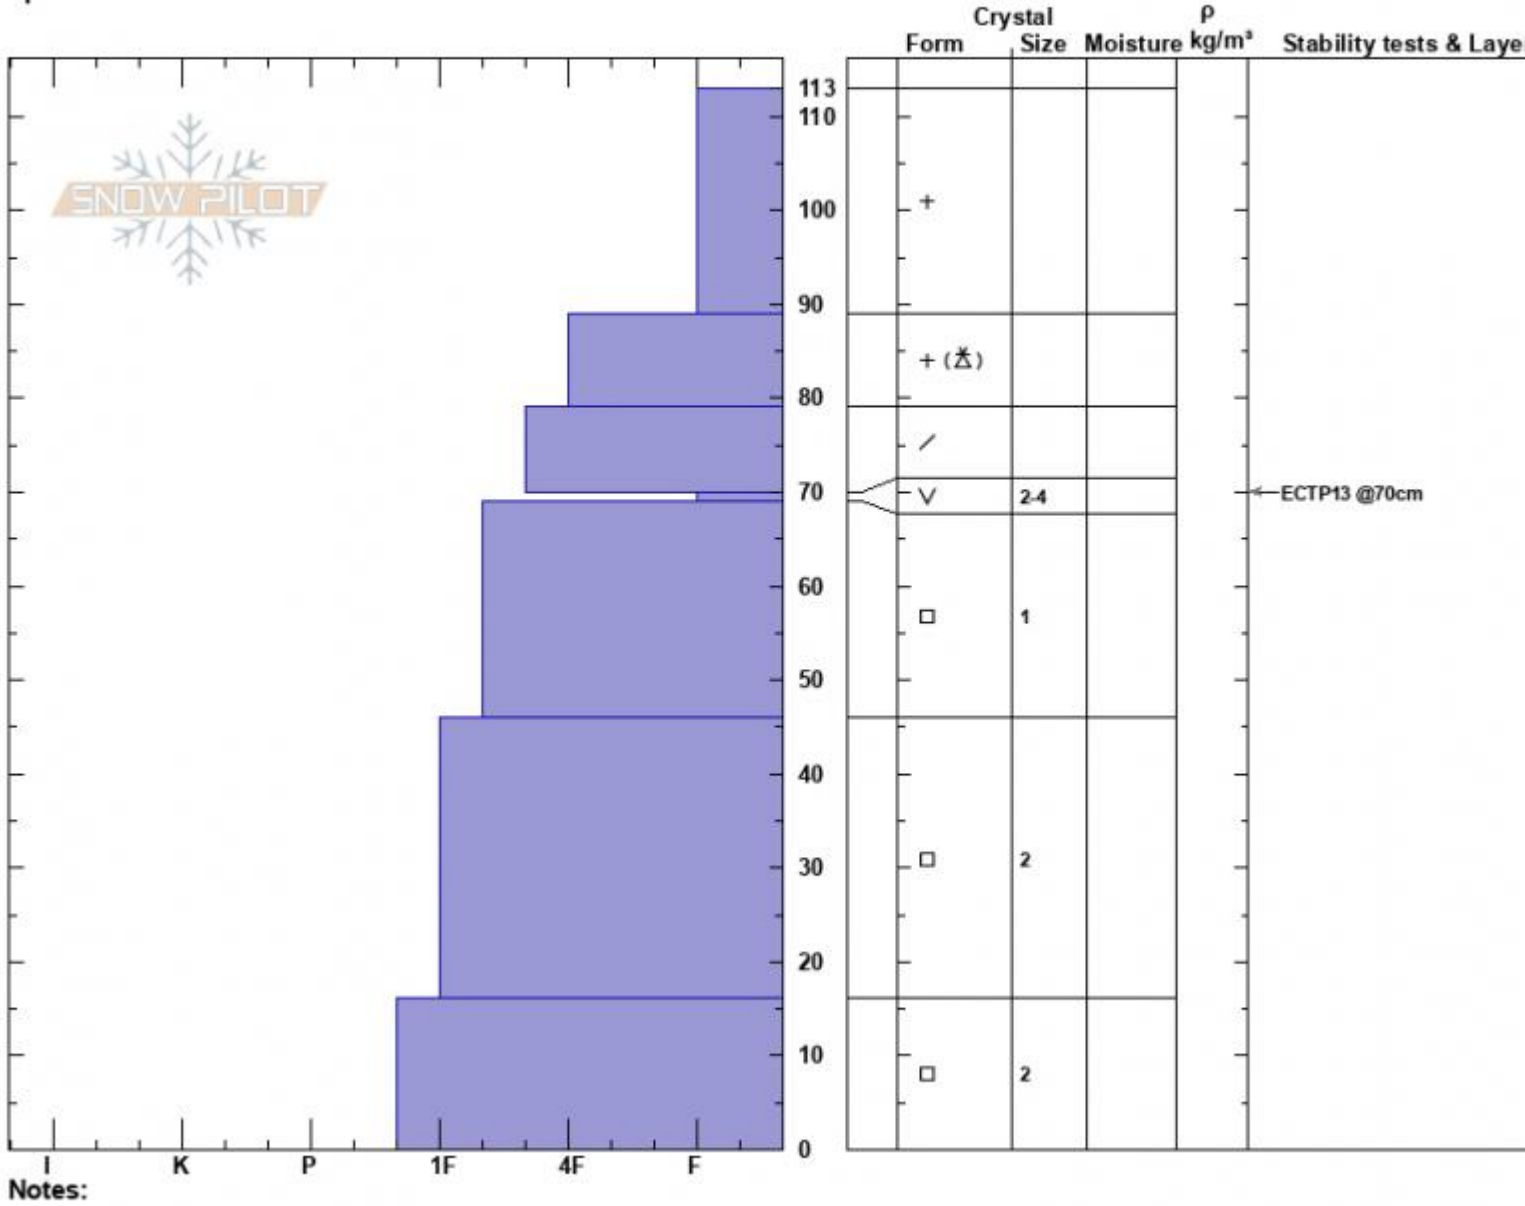

Almost Died  
 Cooke City  
 MT  
 Elevation: 9420 ft  
 Aspect: 12°  
 Specifics:

Haylee Darby  
 12/16/2024 - 2:44pm  
 Co-ord: 45.04994N, -109.92896W  
 Slope Angle: 25°  
 Wind Loading:

Stability:  
 Air Temperature: -7°C  
 Sky Cover: OVC  
 Precipitation: S1  
 Wind: W Calm

HS:113 Layer Notes:

Notes:  
 Advisory Region  
 Cooke City  
 Longitude  
 -109.95W  
 Latitude  
 45.06N  
 Cooke City, 2024-12-16