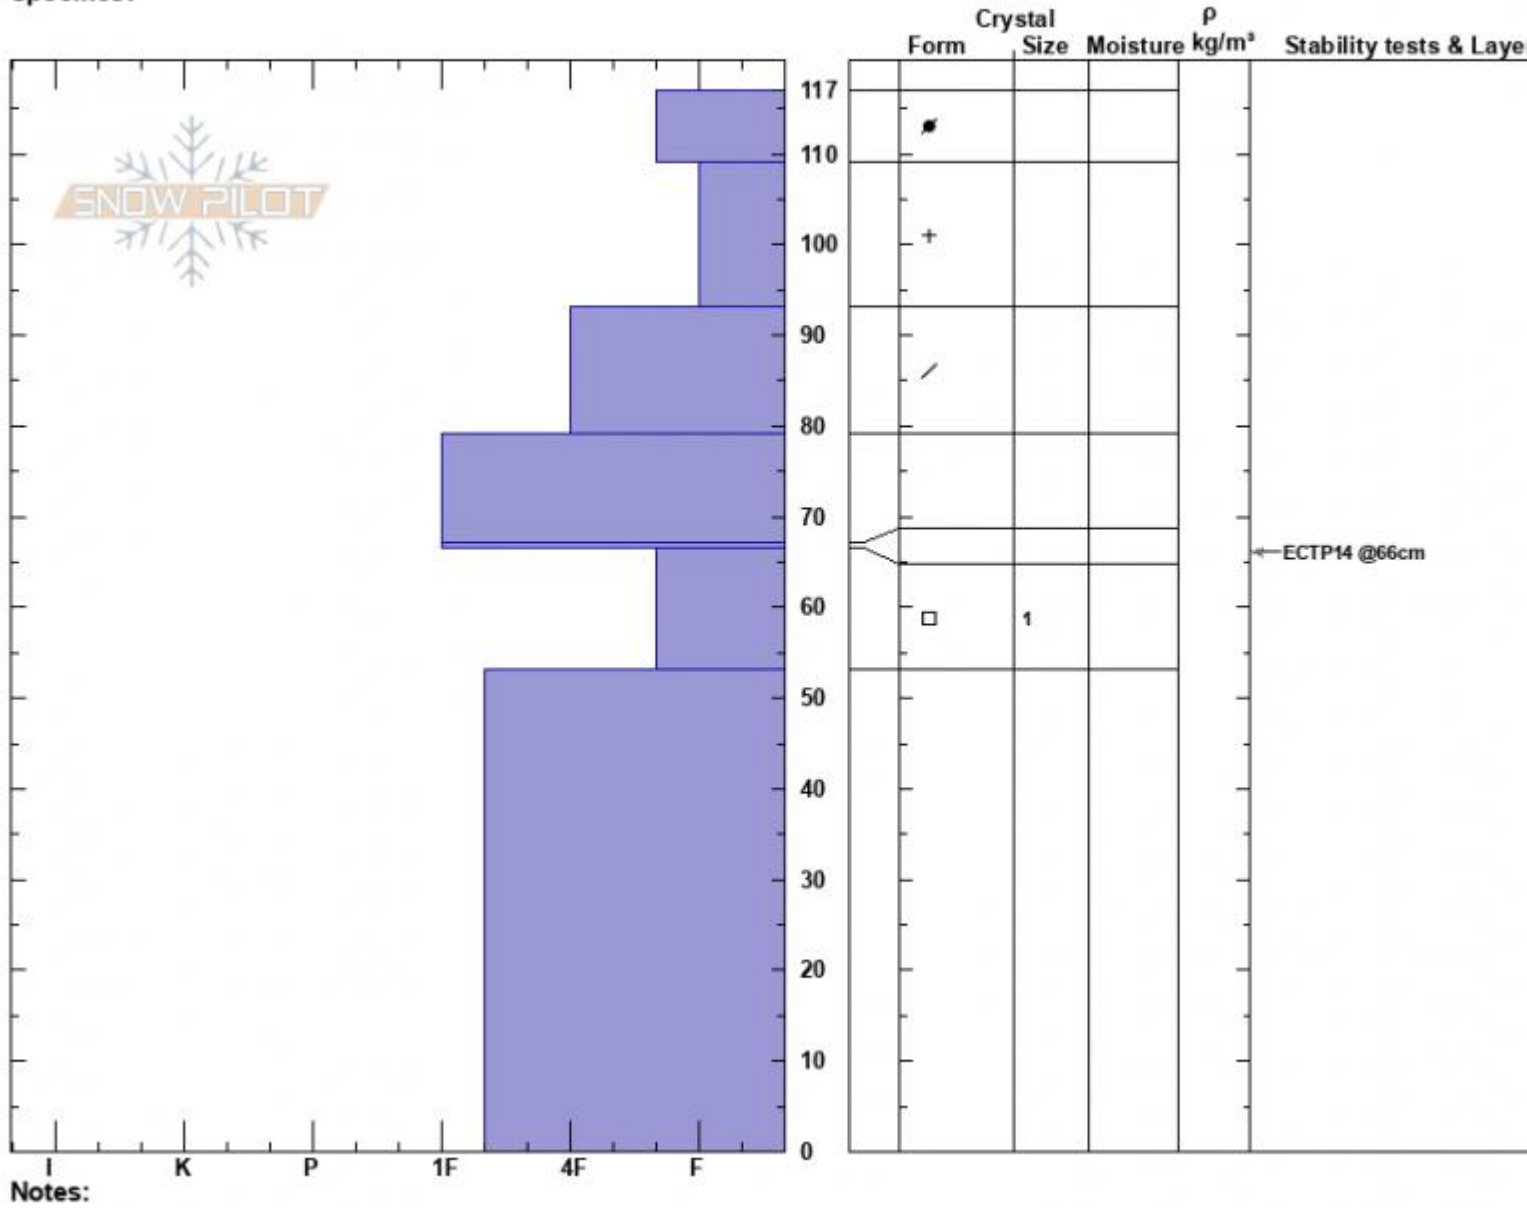

Middle Basin
 Madison Range-N
 MT
 Elevation: 9300 ft
 Aspect: 75°
 Specifics:

Ian Hoyer
 12/18/2024 - 12:00pm
 Co-ord: 45.32954N, -111.38143W
 Slope Angle: 31°
 Wind Loading: previous

Stability: Poor
 Air Temperature:
 Sky Cover: OVC
 Precipitation: S-1
 Wind: S Strong

HS:117
 PF:75
 PS:15
 Layer Notes:

Advisory Region
 Northern Madison
 Longitude
 -111.39W
 Latitude
 45.34N
 Northern Madison, 2024-12-18