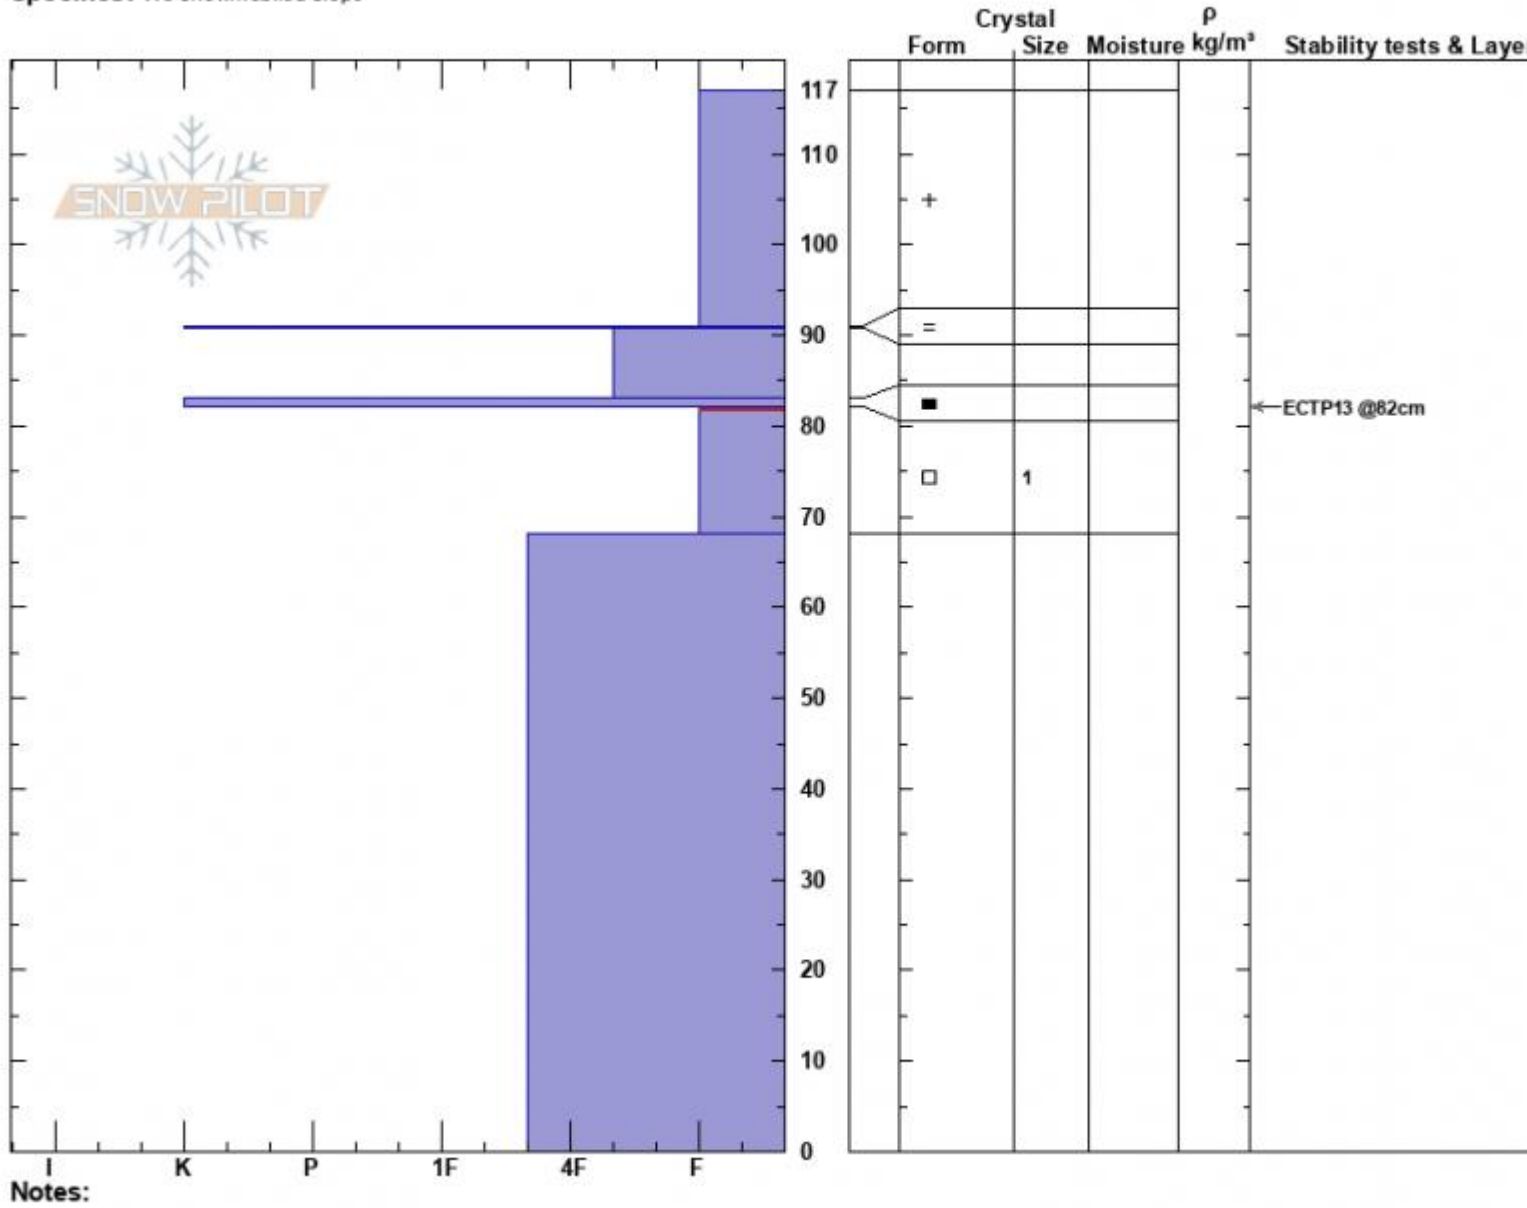

Top of Yale Ck  
 Centennial Range  
 ID  
 Elevation: 9053 ft  
 Aspect: 26°  
 Specifics: We snowmobiled slope

Mark Staples  
 12/17/2024 - 1:00pm  
 Co-ord: 44.55396N, -111.46487W  
 Slope Angle: 19°  
 Wind Loading: no

Stability:  
 Air Temperature:  
 Sky Cover:  
 Precipitation:  
 Wind:

HS:117 Layer Notes:  
 82-68cm: Problematic layer

NE facing IP profile

Advisory Region  
 Island Park  
 Longitude  
 -111.46W  
 Latitude  
 44.55N