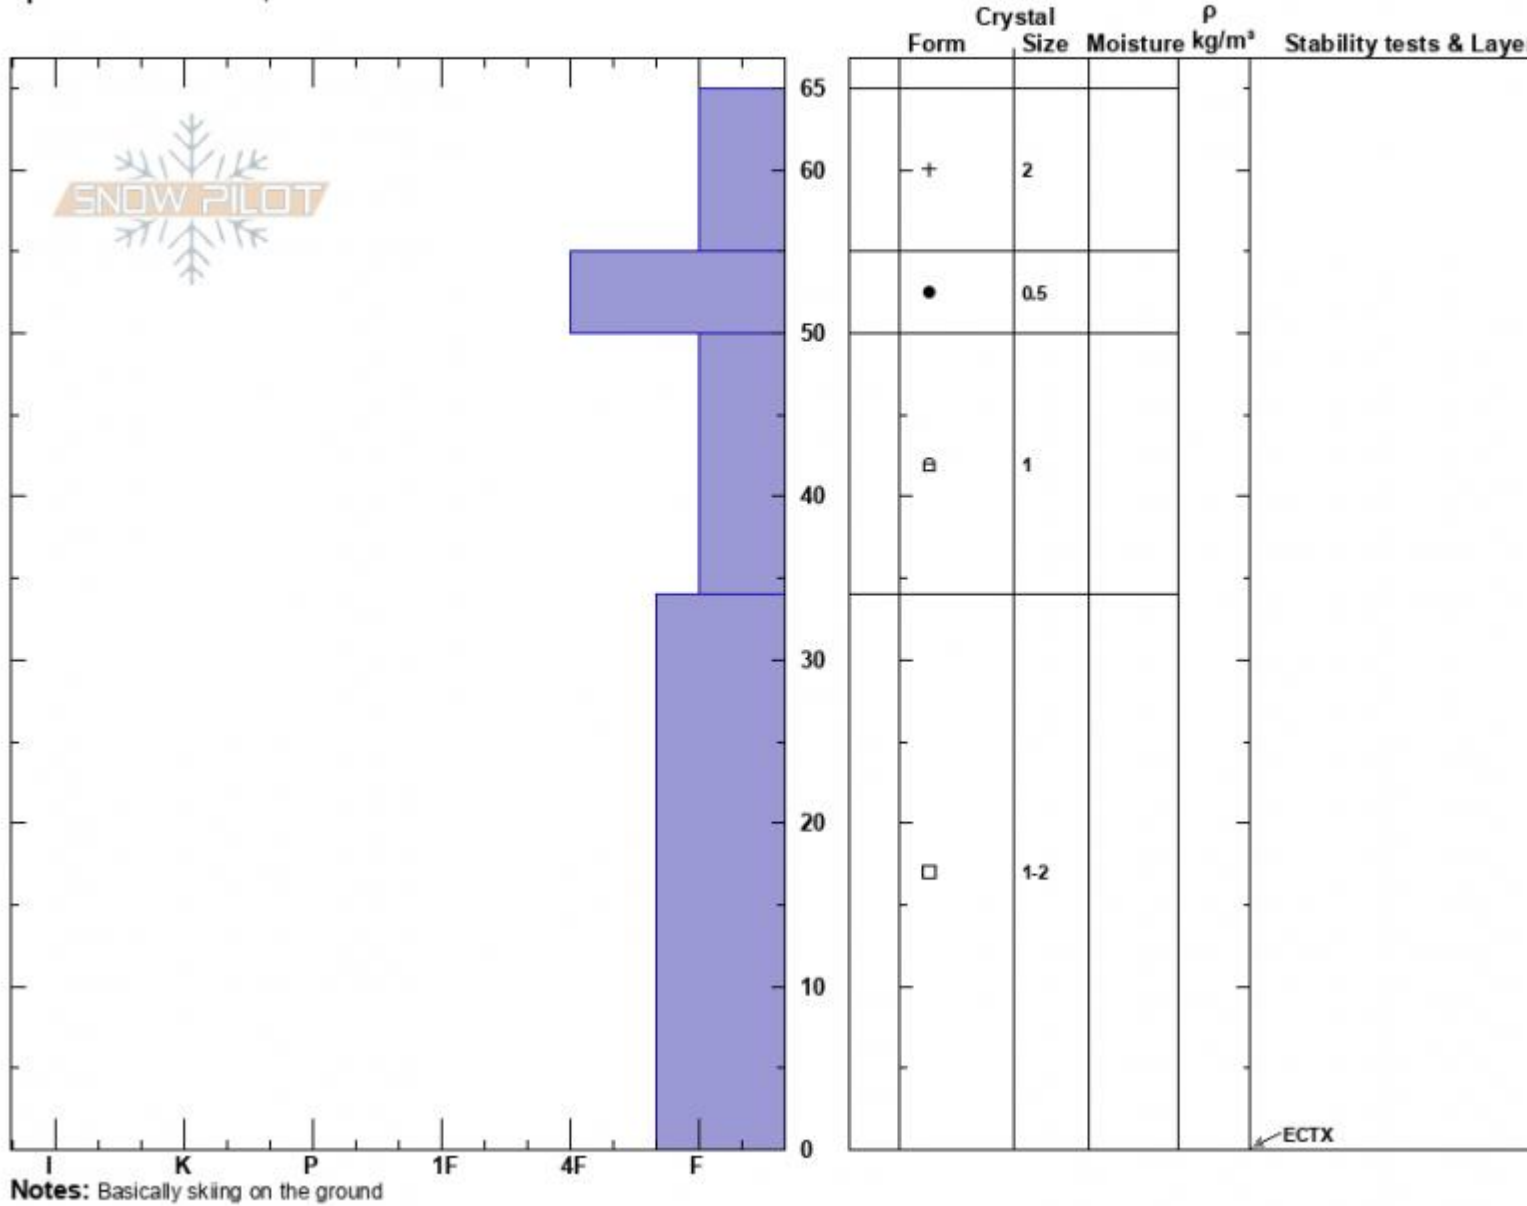

Bacon Rind Meadows  
 Madison Range-S  
 MT  
 Elevation: 8875 ft  
 Aspect: E  
 Specifics: We skied slope

Mike Lavery  
 12/16/2024 - 11:22am  
 Co-ord: 44.95865N, -111.09927W  
 Slope Angle: 24°  
 Wind Loading: no

Stability: Good  
 Air Temperature:  
 Sky Cover: OVC  
 Precipitation: S1  
 Wind: S Moderate

HS:65  
 PF:65  
 PS:40  
 Layer Notes:  
 34-0cm: Problematic layer

Advisory Region  
 Southern Madison  
 Longitude  
 -111.10W  
 Latitude  
 44.96N  
 Southern Madison, 2024-12-16