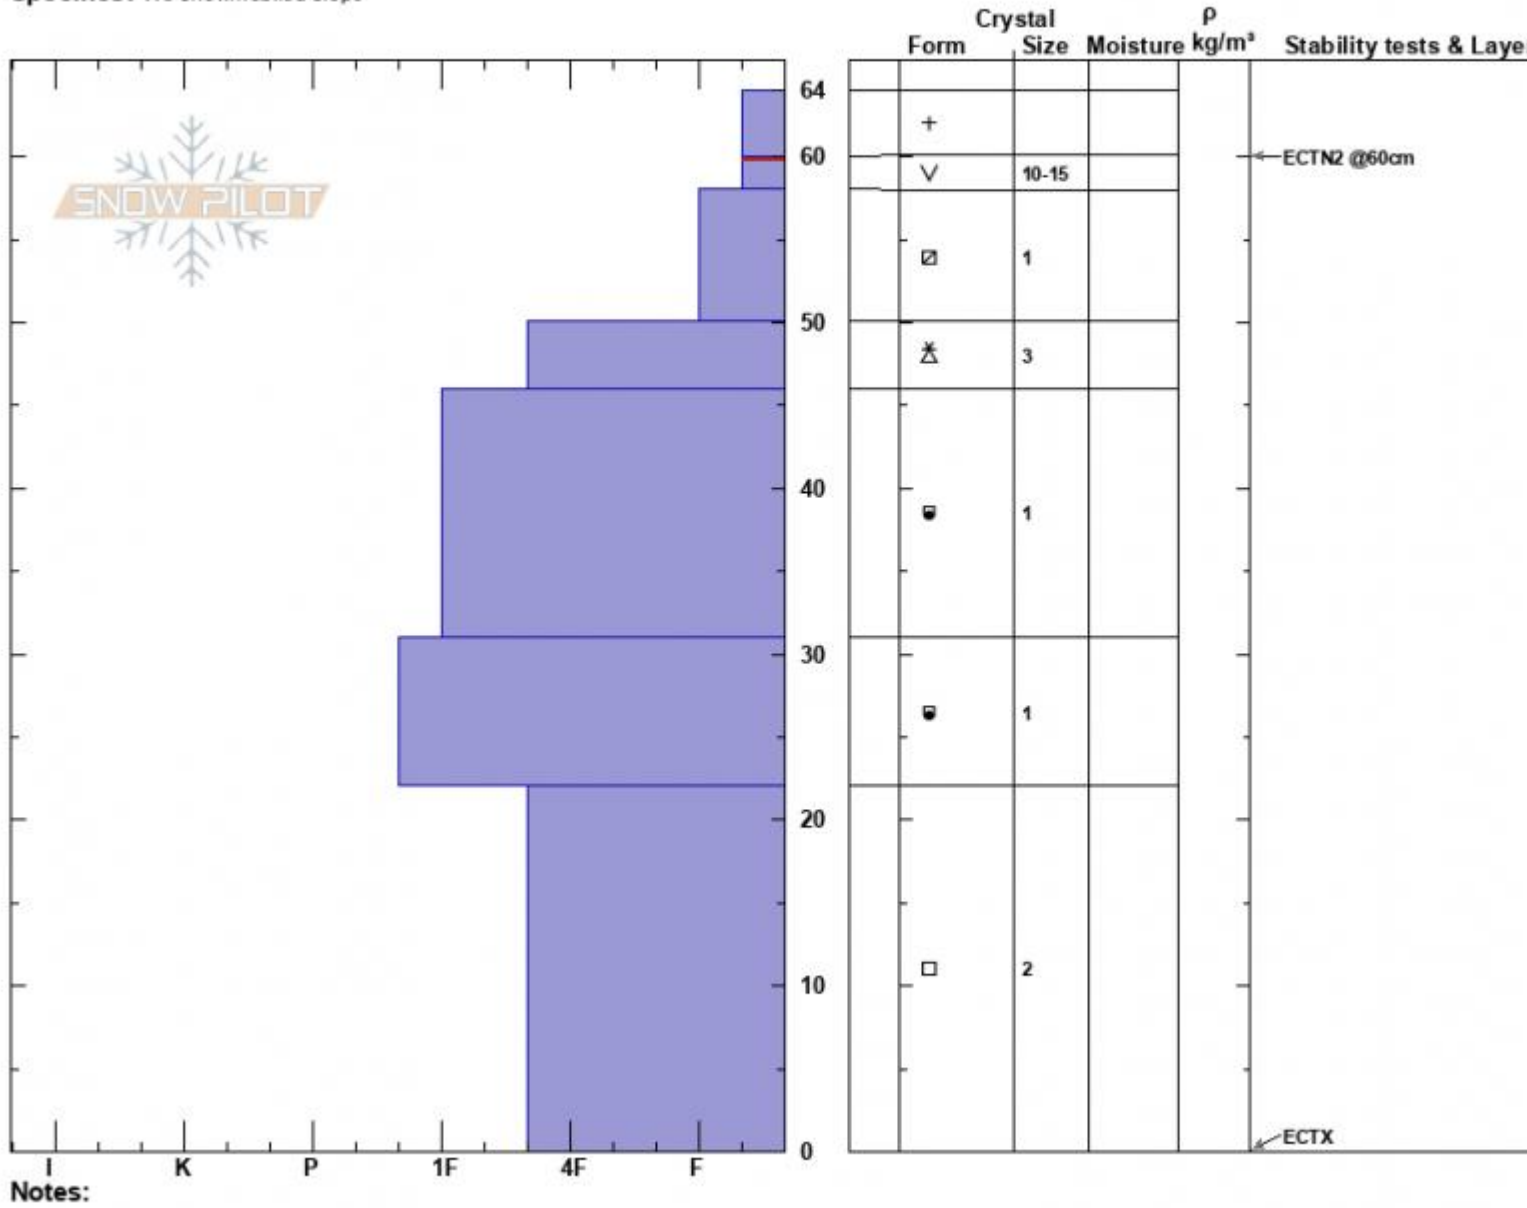

Black Canyon SW
 Lionhead Range
 MT
 Elevation: 8100 ft
 Aspect: 240°
 Specifics: We snowmobiled slope

Dave Zinn
 12/09/2024 - 1:50pm
 Co-ord: 44.49862N, -111.13852W
 Slope Angle: 5°
 Wind Loading: no

Stability: Very Good
 Air Temperature:
 Sky Cover: BKN
 Precipitation: NO
 Wind: Calm

HS:64
 PF:40
 Layer Notes:
 60-58cm: Problematic layer

Advisory Region
 Island Park
 Longitude
 -111.14W
 Latitude
 44.48N
 Island Park, 2024-12-09