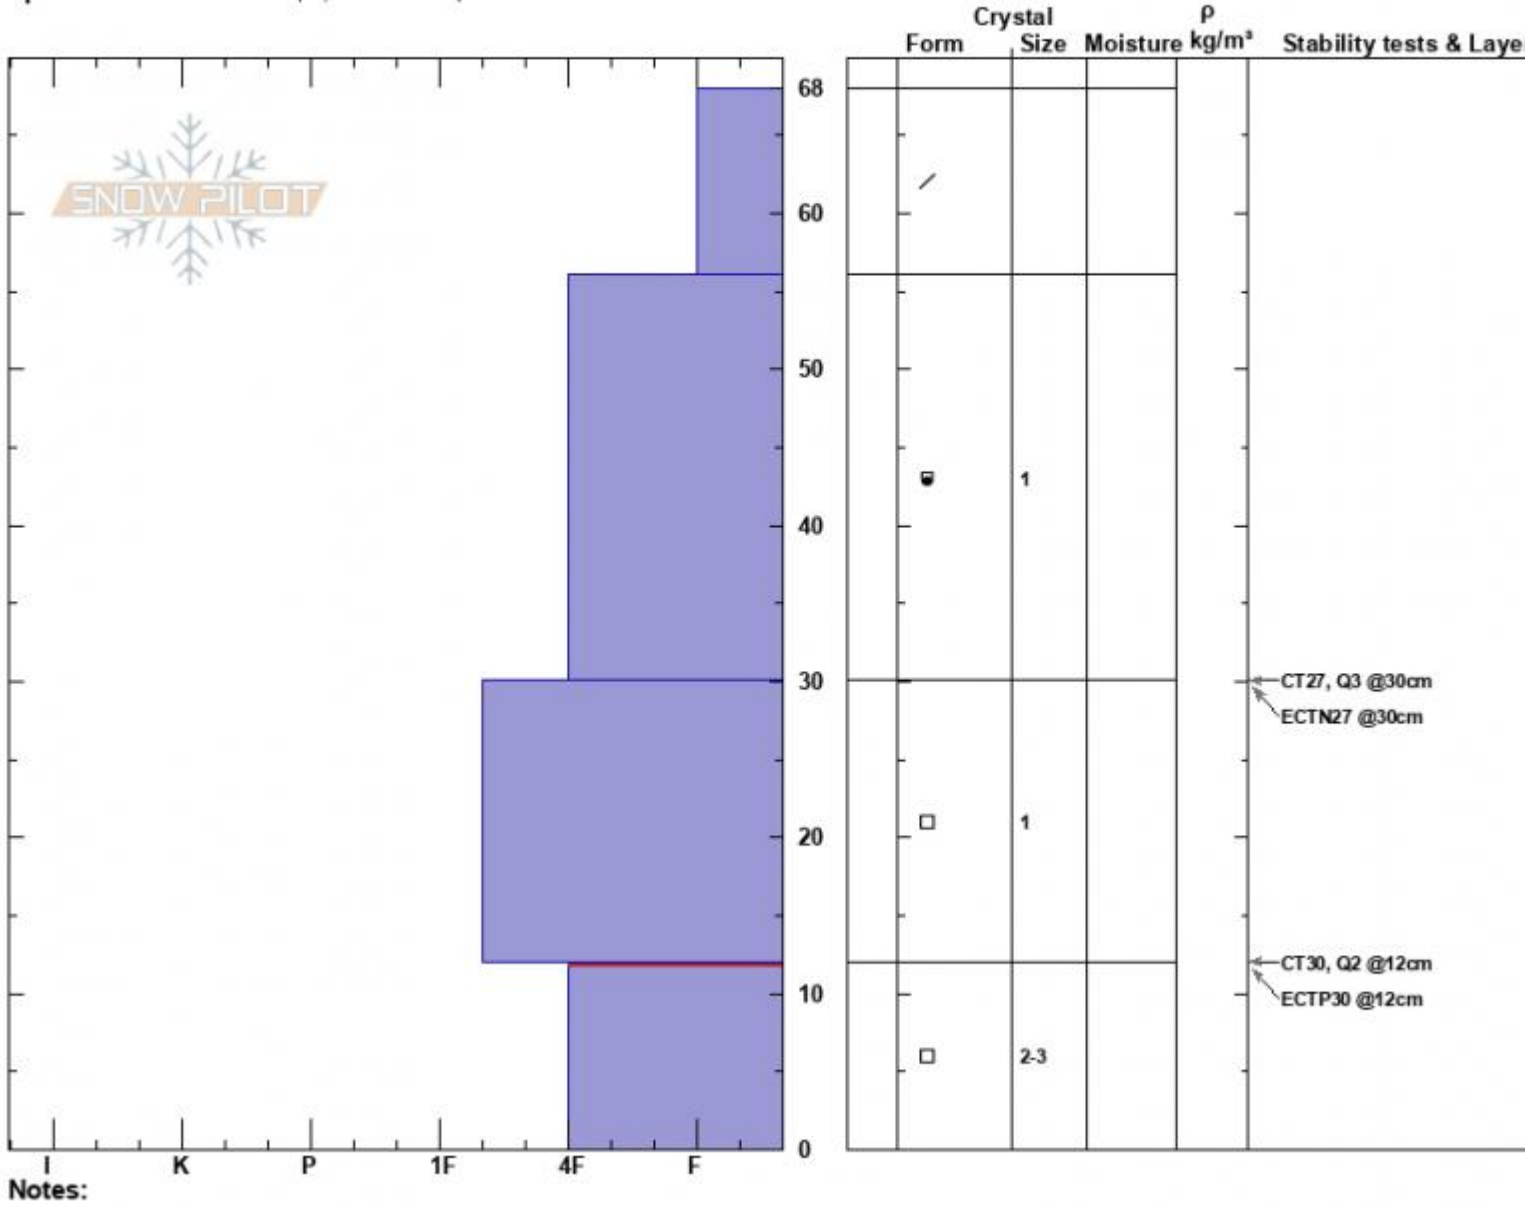

Spanky's Profile
 Madison Range-N
 MT
 Elevation: 9240 ft
 Aspect: 60°
 Specifics: Ski tracks on slope; We skied slope

Dave Zinn
 12/01/2024 - 12:00pm
 Co-ord: 45.3244 1N, -111.38145W
 Slope Angle: 32°
 Wind Loading: no

Stability: Good
 Air Temperature:
 Sky Cover: BKN
 Precipitation: NO
 Wind: Calm

HS:68
 PF:60
 Layer Notes:
 12-0cm: Problematic layer

Advisory Region
 Northern Madison
 Longitude
 -111.38W
 Latitude
 45.35N
 Northern Madison, 2024-12-01