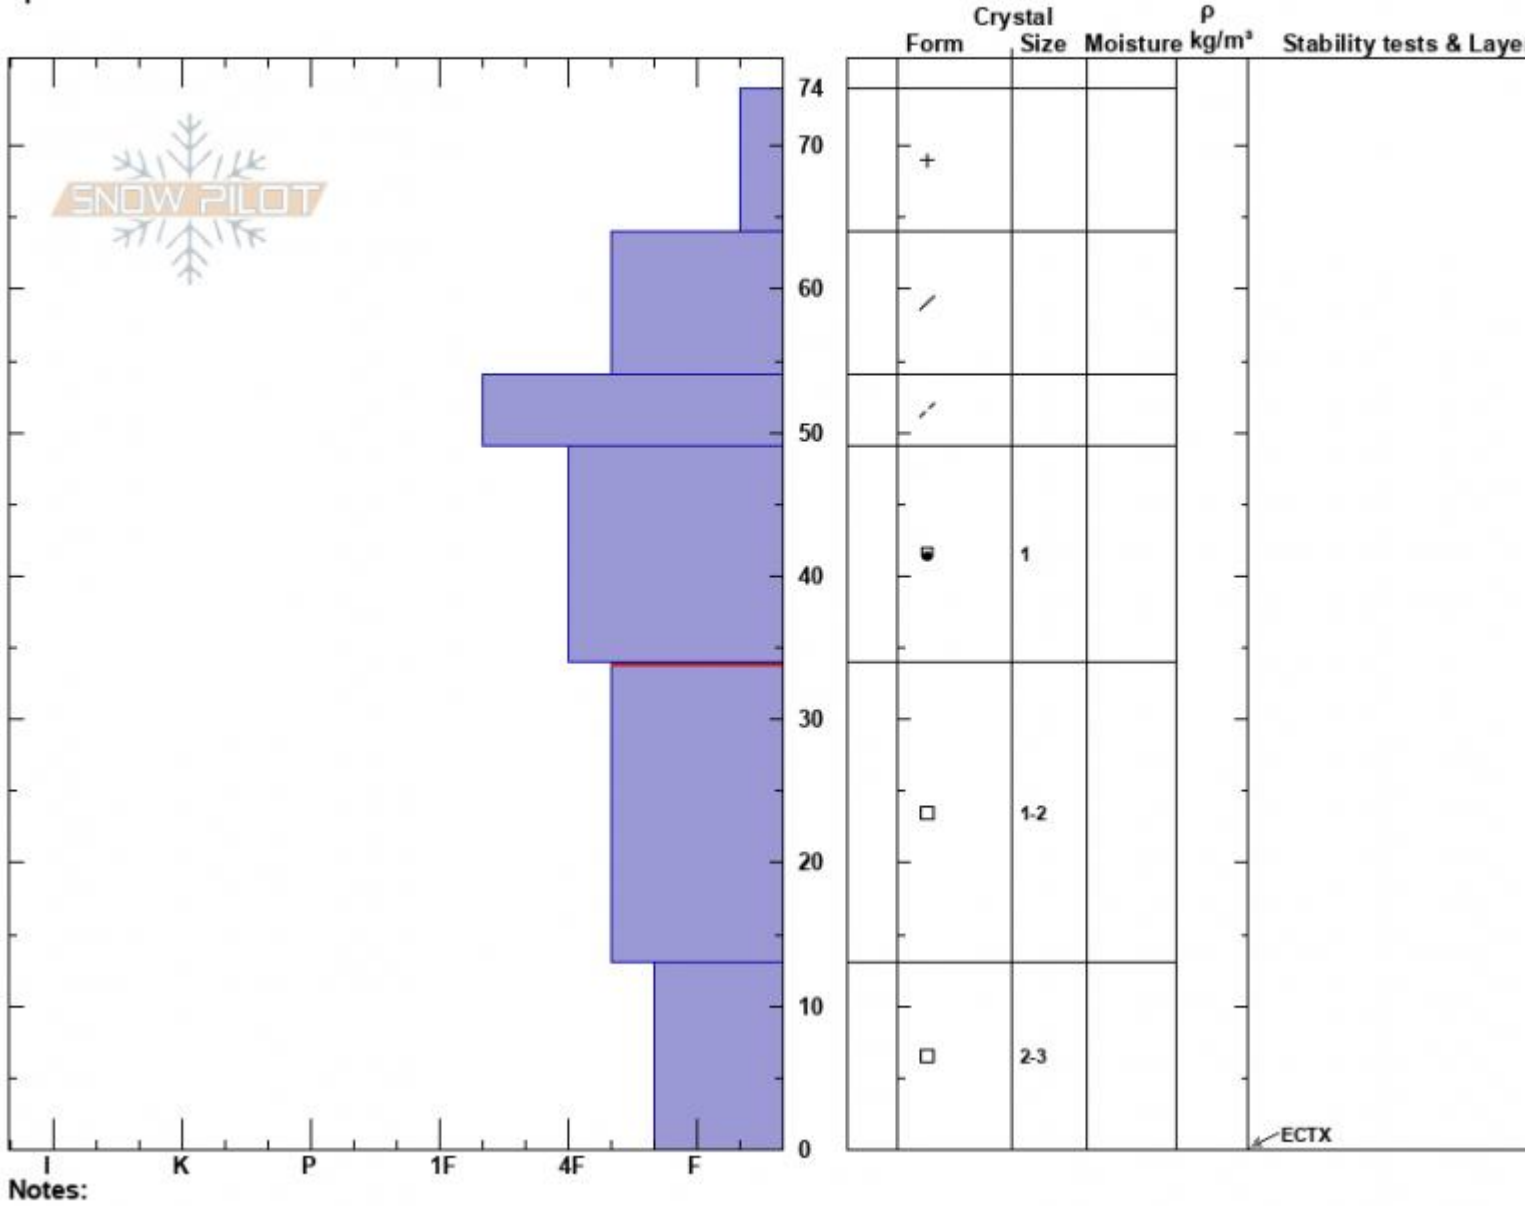

Blackmore N Shoulder  
 Gallatin Range-N  
 MT  
 Elevation: 9626 ft  
 Aspect: 315°  
 Specifics:

Haylee Darby  
 11/27/2024 - 11:15am  
 Co-ord: 45.44781N, -110.99935W  
 Slope Angle: 25°  
 Wind Loading: previous

Stability:  
 Air Temperature: -6°C  
 Sky Cover: CLR  
 Precipitation: NO  
 Wind: W Calm

HS:74  
 PF:74  
 Layer Notes:  
 34-13cm: Problematic layer

Advisory Region  
 Northern Gallatin  
 Longitude  
 -111.00W  
 Latitude  
 45.44N  
 Northern Gallatin, 2024-11-27