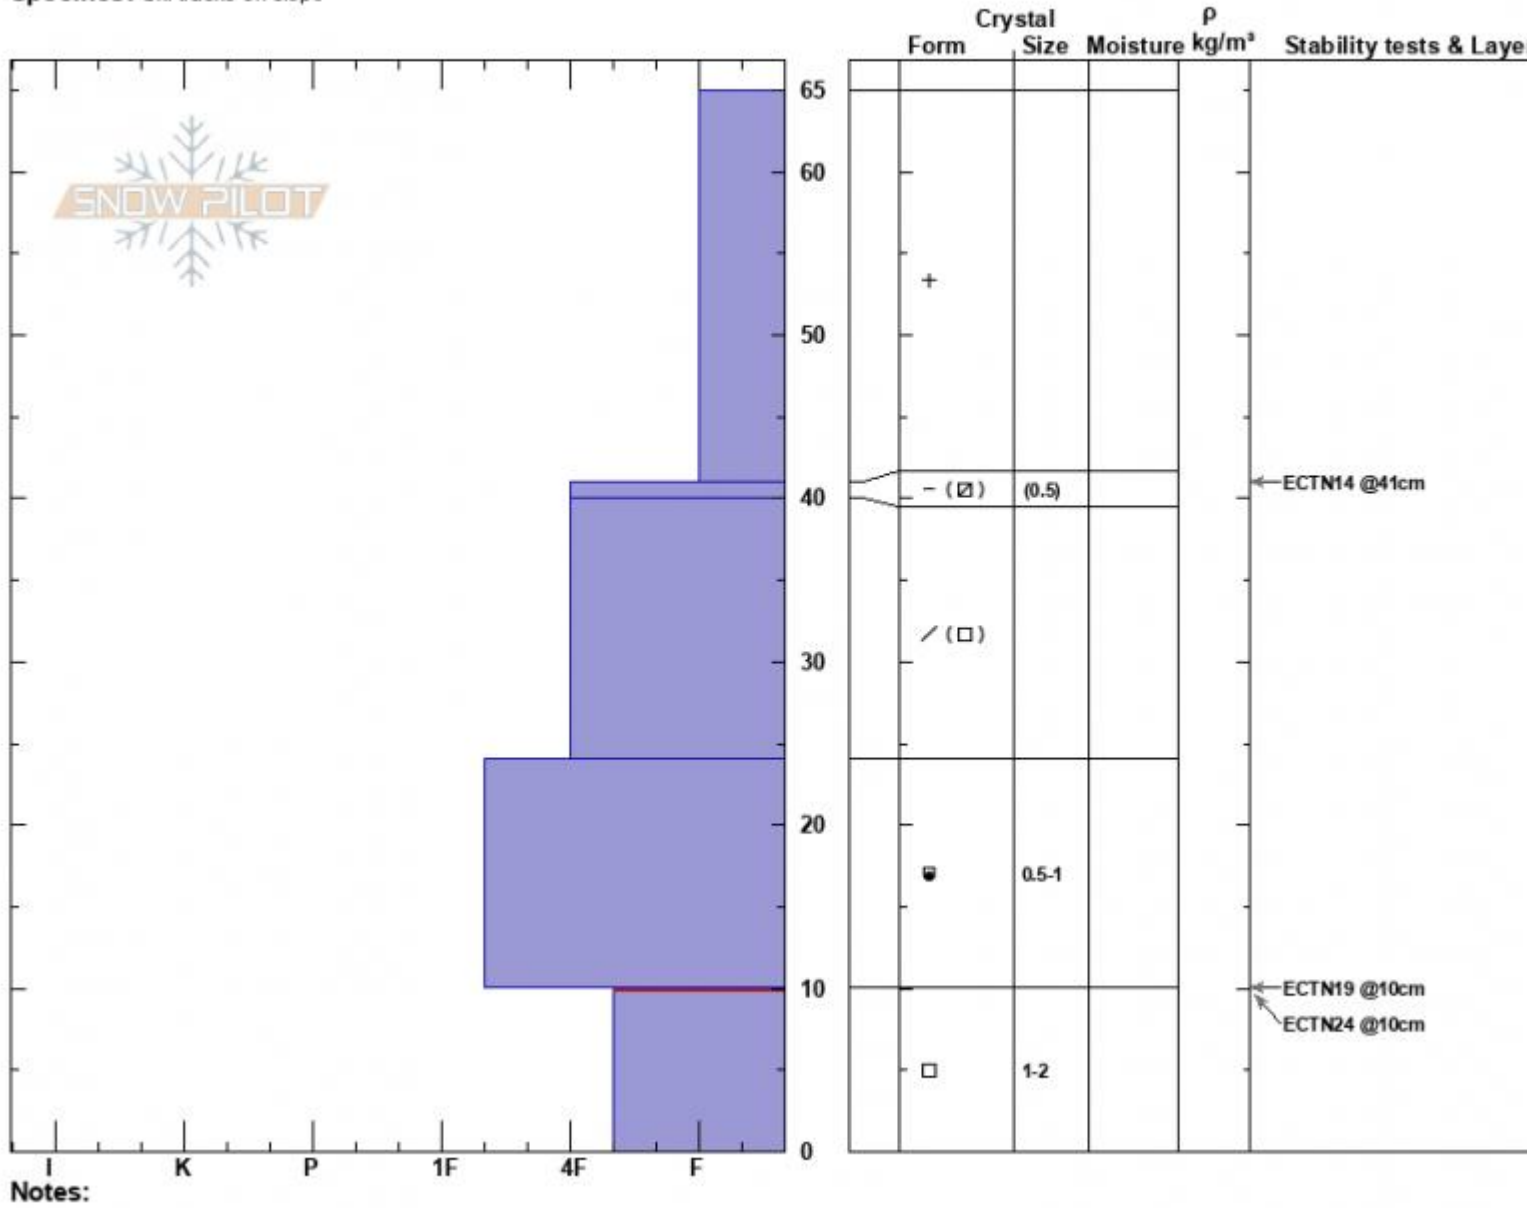

Spanky's
 Madison Range-N
 MT
 Elevation: 9240 ft
 Aspect: 50°
 Specifics: Ski tracks on slope

Dave Zinn
 11/20/2024 - 11:40am
 Co-ord: 45.32424N, -111.38128W
 Slope Angle: 24°
 Wind Loading: no

Stability: Very Good
 Air Temperature:
 Sky Cover: BKN
 Precipitation: NO
 Wind: N Light Breeze

HS:65
 PF:60
 Layer Notes:
 10-0cm: Problematic layer

Advisory Region
 Northern Madison
 Longitude
 -111.39W
 Latitude
 45.34N
 Northern Madison, 2024-11-20