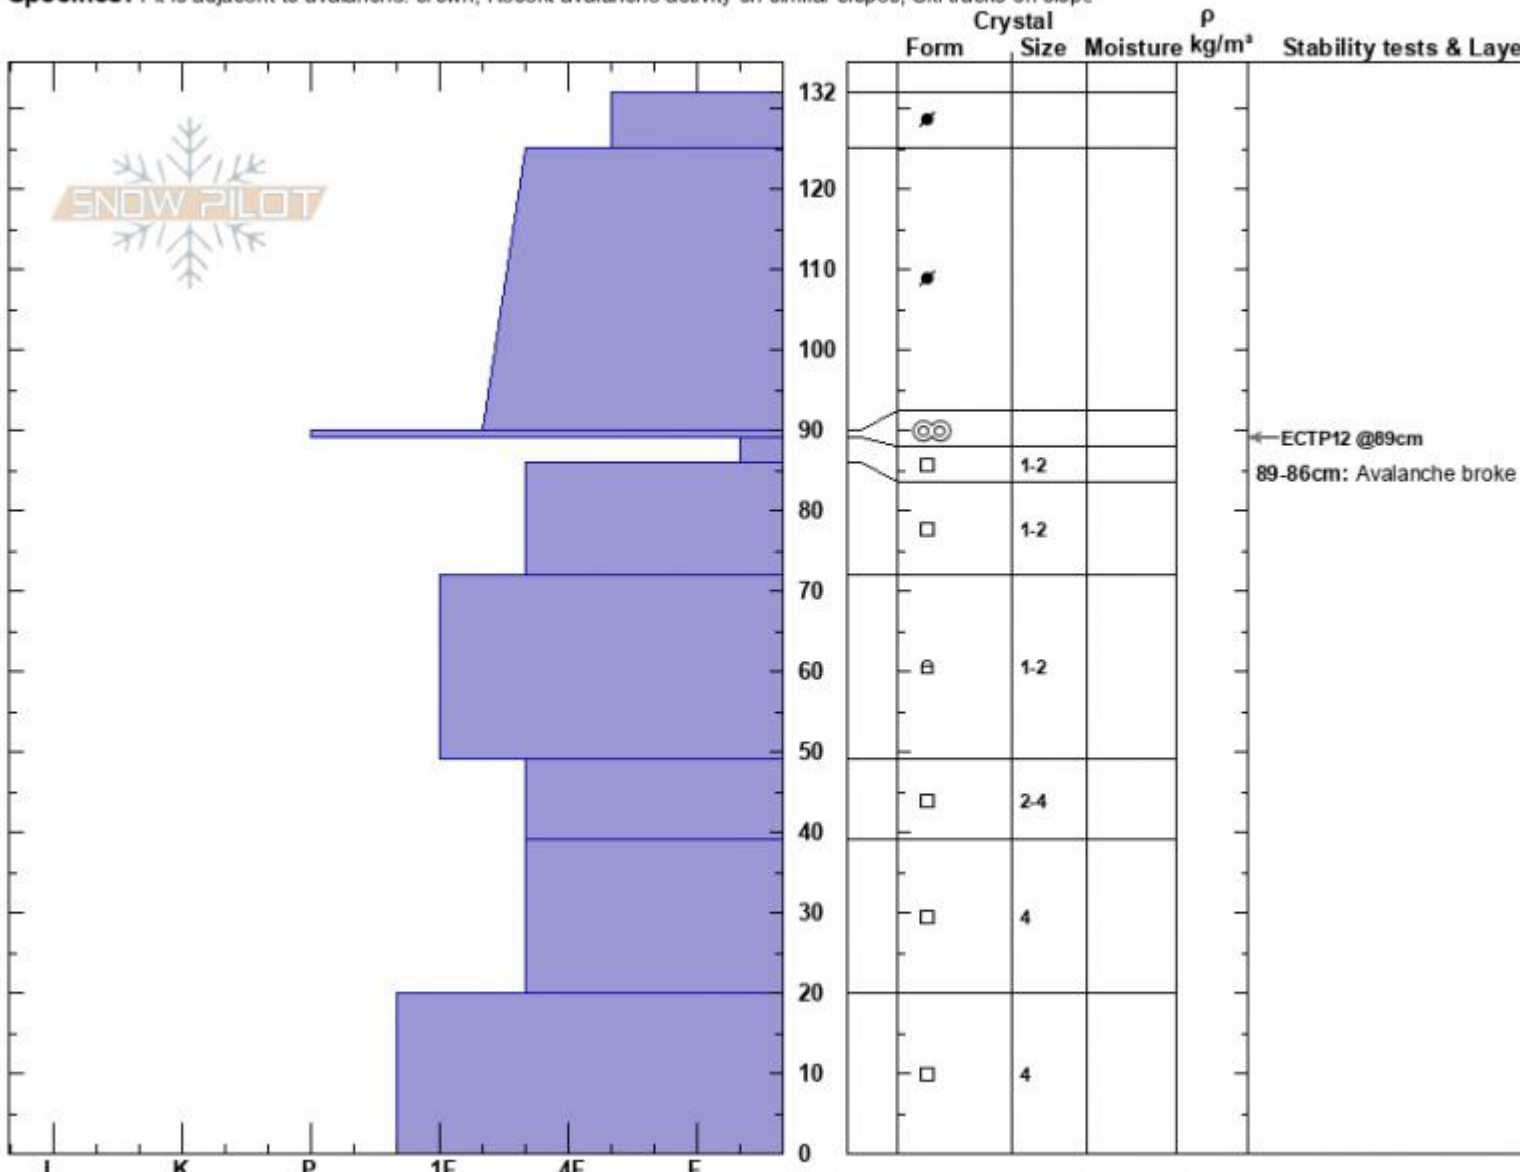

Radio Tower SS-ASr  
 Beartooths  
 MT  
 Elevation: 9000 ft  
 Aspect: 94°  
 Specifics: Pit is adjacent to avalanche: crown; Recent avalanche activity on similar slopes; Ski tracks on slope

Zach Peterson  
 01/13/2024 - 11:01am  
 Co-ord: 45.03013N, -109.94277W  
 Slope Angle: 32°  
 Wind Loading: yes

Stability: Poor  
 Air Temperature:  
 Sky Cover: CLR  
 Precipitation: NO  
 Wind: Calm

HS:132  
 Layer Notes:  
 89-86cm: Avalanche broke here  
 89-86cm: Problematic layer

Notes: Dug in the crown of an avalanche triggered from the flats above. 1-2' deep, 75' wide, ran 100 vertical feet. SS-ASr-R3-D2-0

Advisory Region  
 Cooke City  
 Longitude  
 -109.97W  
 Latitude  
 45.04N

**Avalanche Details:** [Remote Triggered Avalanche on Miller Ridge, Cooke City](#)  
 Cooke City, 2024-01-13