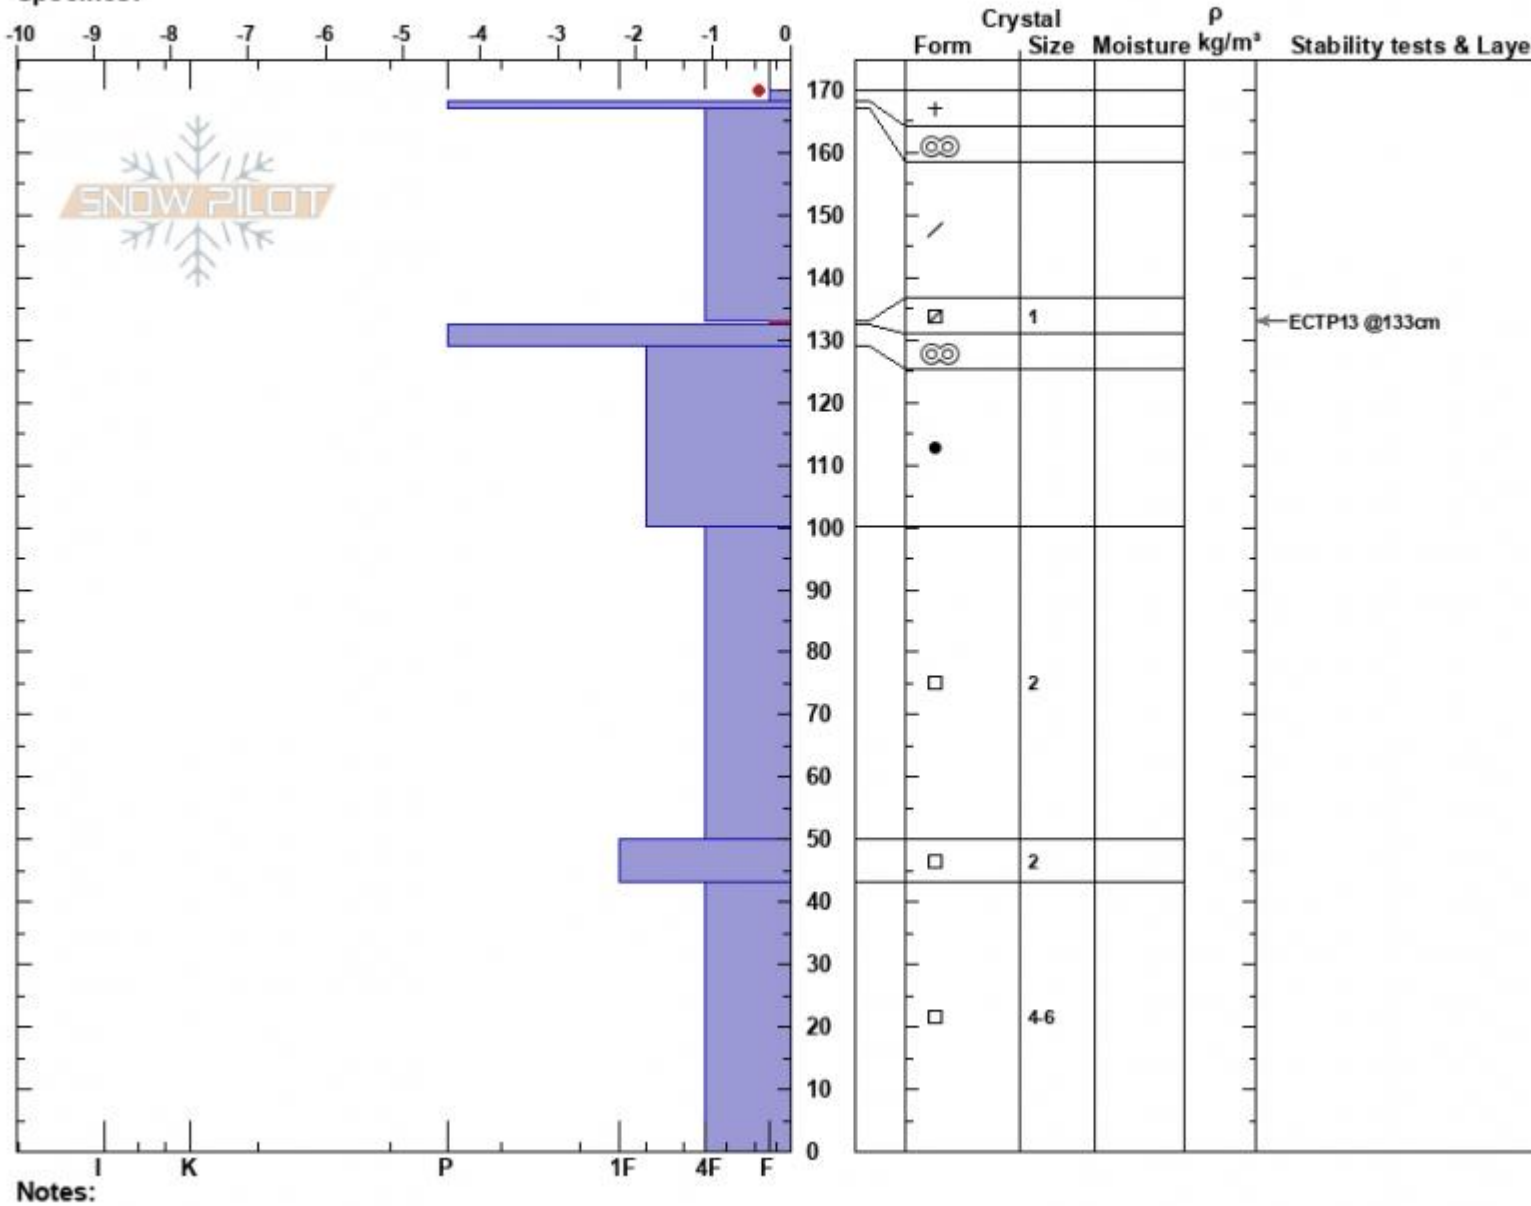

Consolation Hill
 Madison Range-S
 MT
 Elevation: 9230 ft
 Aspect: 112°
 Specifics:

Alex Haddad
 04/06/2023 - 12:52pm
 Co-ord: 44.97243N, -111.27129W
 Slope Angle: 29°
 Wind Loading: no

Stability: Poor
 Air Temperature: -8°C
 Sky Cover: FEW
 Precipitation: NO
 Wind: S Light Breeze

HS:170 Layer Notes:
 PF:25 133-132.5cm: Problematic layer

Advisory Region
 Southern Madison
 Longitude
 -111.27W
 Latitude
 45.06N
 Southern Madison, 2023-04-06