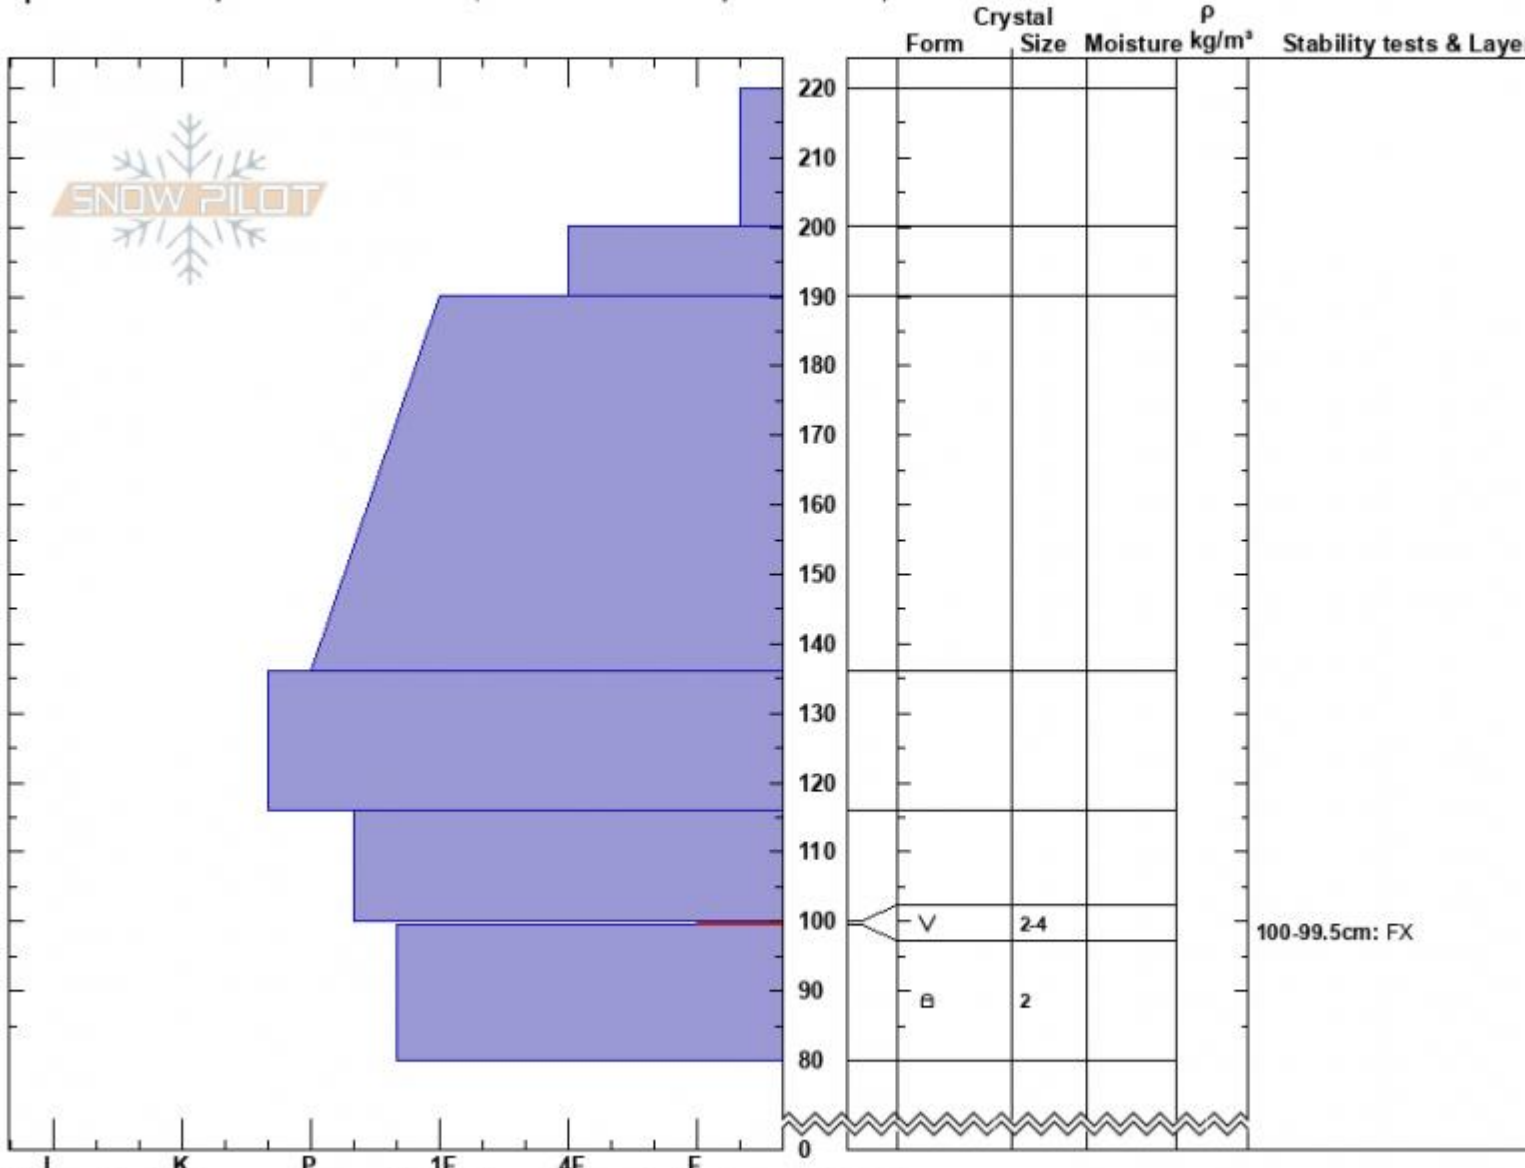

Daisy Pass Ava
 Cooke City
 MT
 Elevation: 10200 ft
 Aspect: 212°
 Specifics: Pit is adjacent to avalanche: crown;

Doug Chabot-Admin
 03/04/2023 - 10:20am
 Co-ord: 45.05537N, -109.95263W
 Slope Angle: 31°
 Wind Loading: previous

Stability:
 Air Temperature: -7°C
 Sky Cover: OVC
 Precipitation: NO
 Wind: W Light Breeze

HS:220
 Layer Notes:
 100-99.5cm: FX
 100-99.5cm: Problematic layer

Advisory Region
 Cooke City
 Longitude
 -109.96W
 Latitude
 45.05N
 Avalanche Details: [skier triggered large slide near Daisy](#)
 Cooke City, 2023-03-05