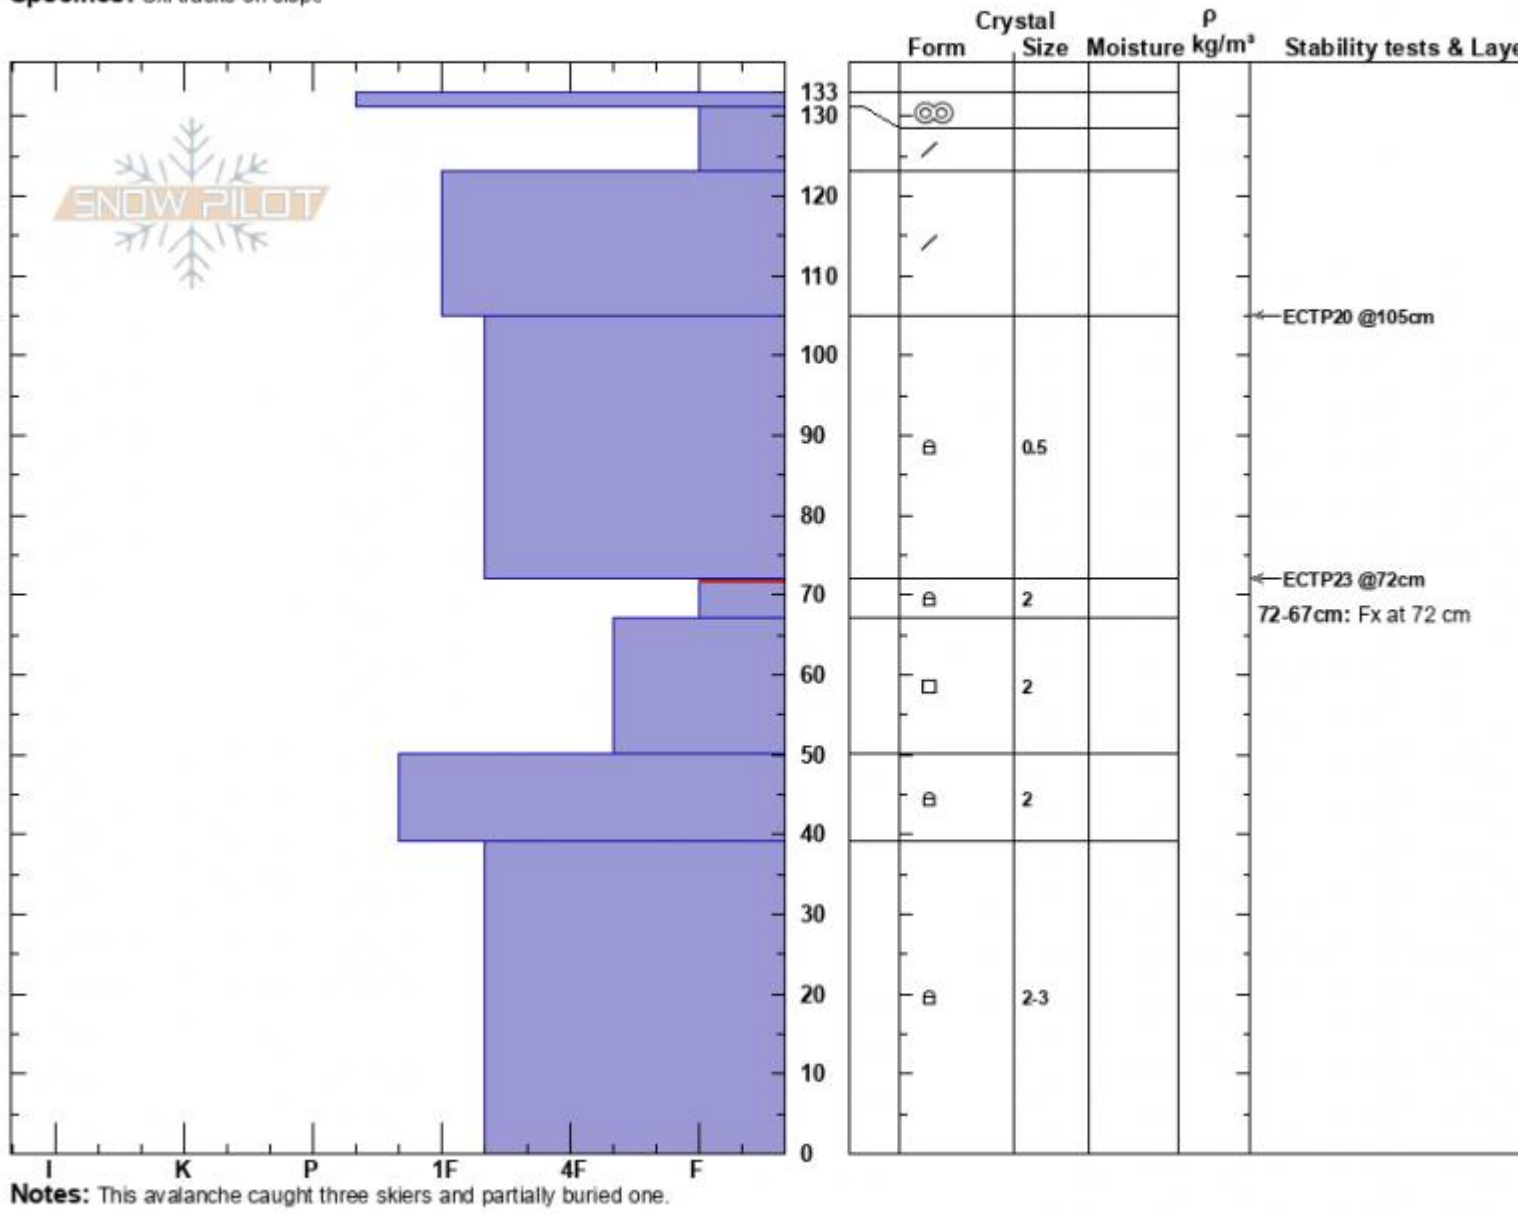

Woody Ridge Avalanche
 Cooke City
 MT
 Elevation: 9671 ft
 Aspect: 290°
 Specifics: Ski tracks on slope

Hannah Marshall
 03/25/2022 - 12:00pm
 Co-ord: 44.98951N, -109.92383W
 Slope Angle: 38°
 Wind Loading:

Stability:
 Air Temperature:
 Sky Cover: BKN
 Precipitation: NO
 Wind:

HS:133 **Layer Notes:**
 72-67cm: Fx at 72 cm
 72-67cm: Problematic layer

Advisory Region
 Cooke City
 Longitude
 -109.92W
 Latitude
 44.97N
Avalanche Details: [3 skiers caught, 2 injured on Woody Ridge near Cooke City, 2022-03-25](#)