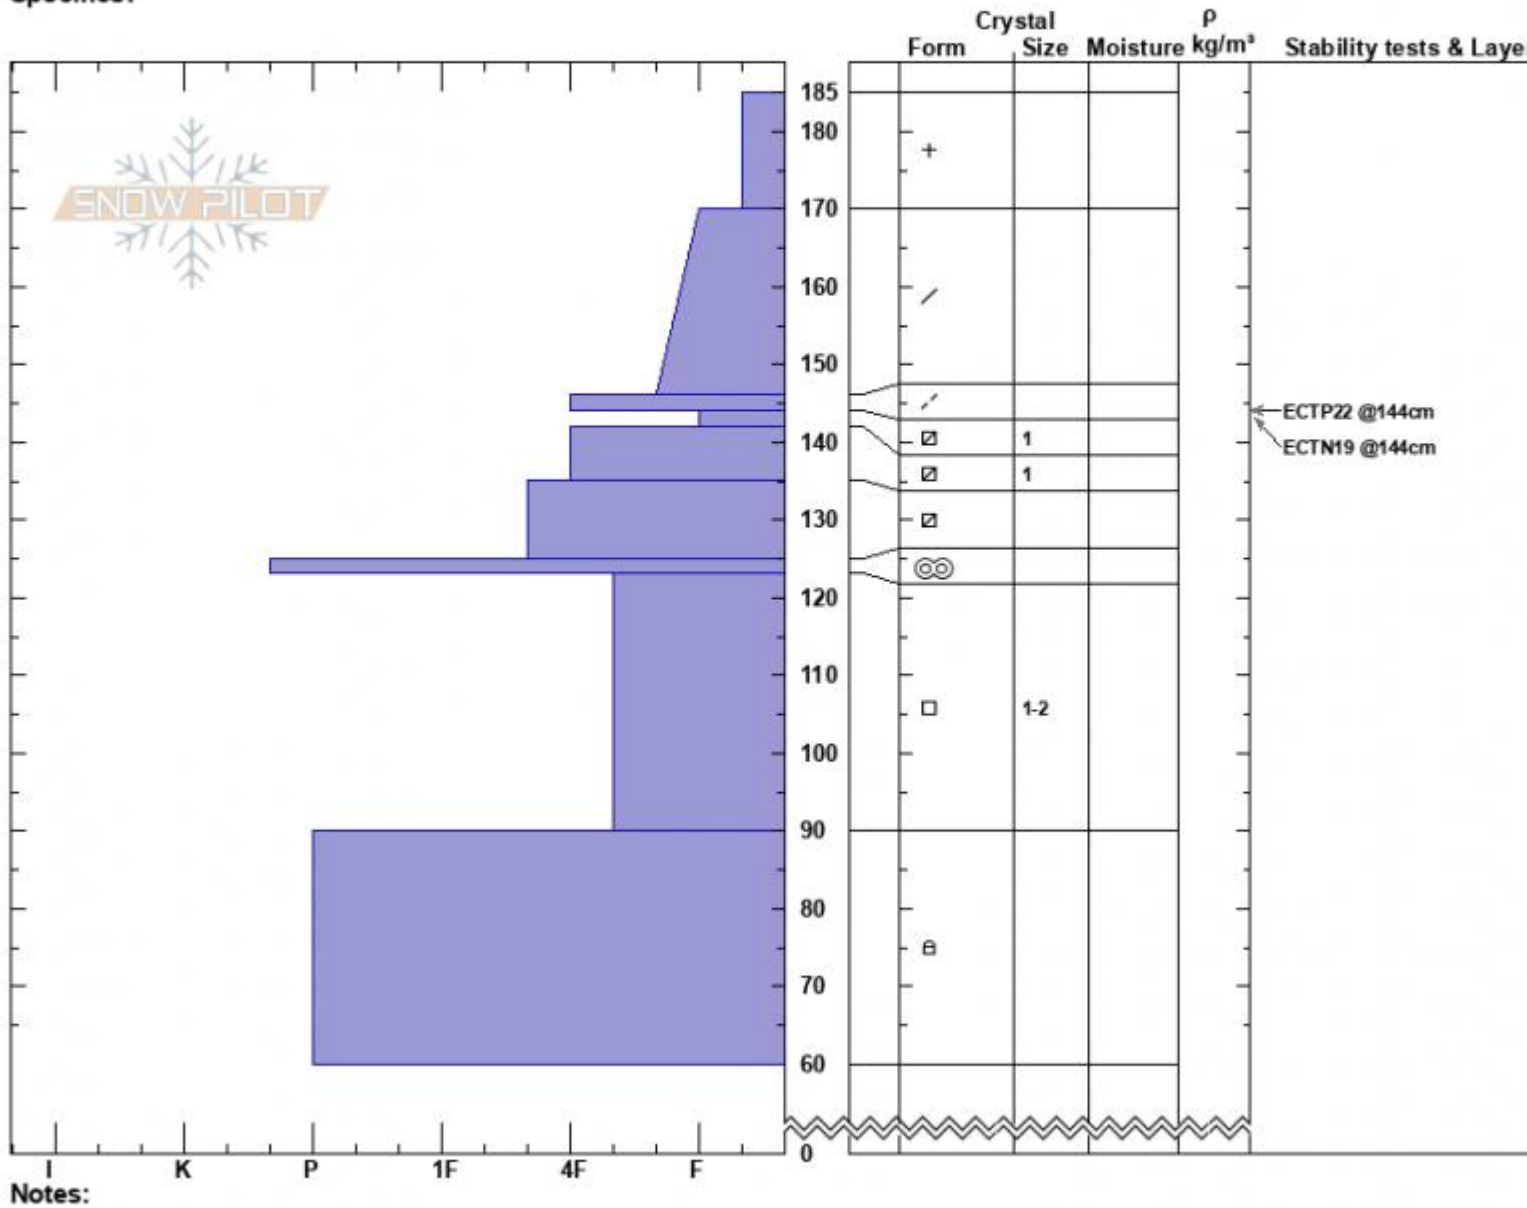

Bear Creek
 Madison Range-N
 MT
 Elevation: 9453 ft
 Aspect: 65°
 Specifics:

Hannah Marshall
 03/16/2022 - 1:00pm
 Co-ord: 45.18494N, -111.46664W
 Slope Angle: 30°
 Wind Loading:

Stability:
 Air Temperature:
 Sky Cover: BKN
 Precipitation: S-1
 Wind: Light Breeze

HS:185 Layer Notes:

Notes:
 Advisory Region
 Northern Madison
 Longitude
 -111.38W
 Latitude
 45.17N
 Northern Madison, 2022-03-16