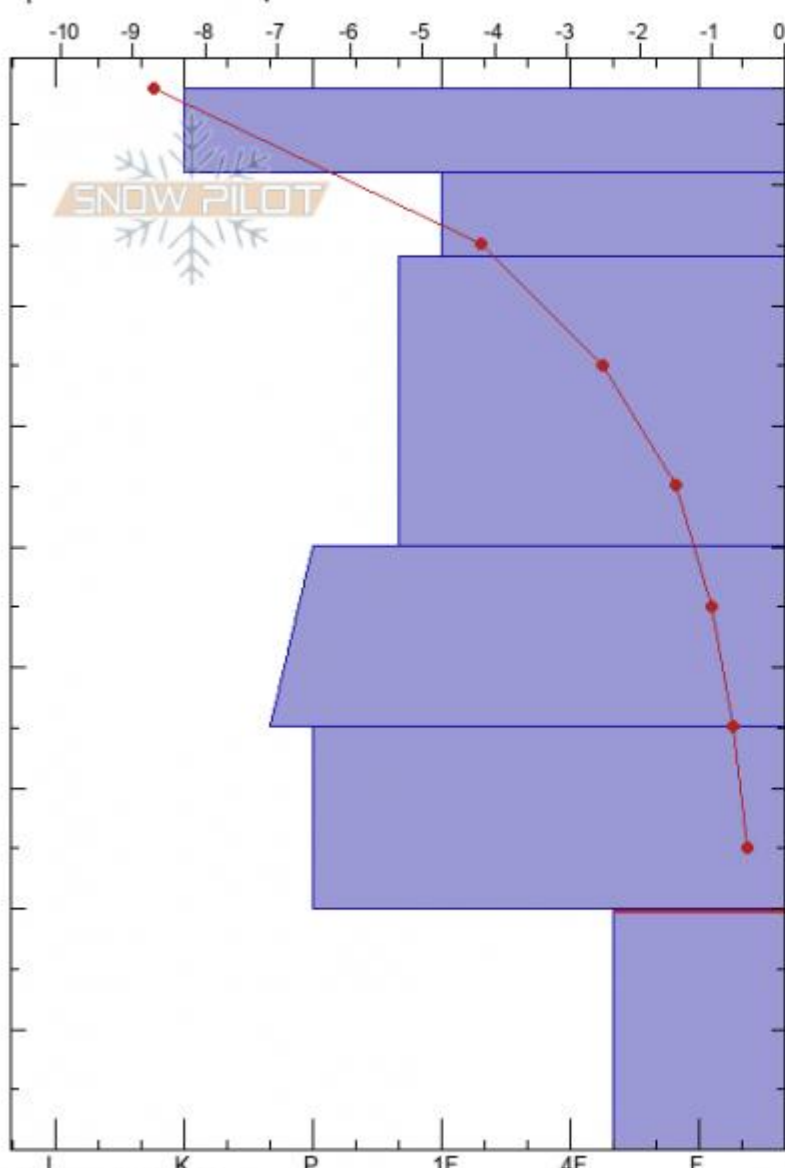

Beehive Basin
Madison Range-N
MT
 Elevation: **8542 ft**
 Aspect: **SW**
 Specifics: **We skied slope**

Zach Keskinen
04/01/2021 - 10:45am
 Co-ord: **45.32256N, -111.38968W**
 Slope Angle: **32°**
 Wind Loading: **no**

Stability: **very_good**
 Air Temperature: **0.5°C**
 Sky Cover: **CLR**
 Precipitation: **NO**
 Wind: **Calm**

HS: **88** Layer Notes:
 PF: **5** 20-0cm: **Problematic layer**

Form	Crystal Size	Moisture	ρ kg/m ³	Stability tests & Layer c
⊙		D		
●	1	D		
○		D		
●	1	D		
○		D		
○ (B)	24	M		