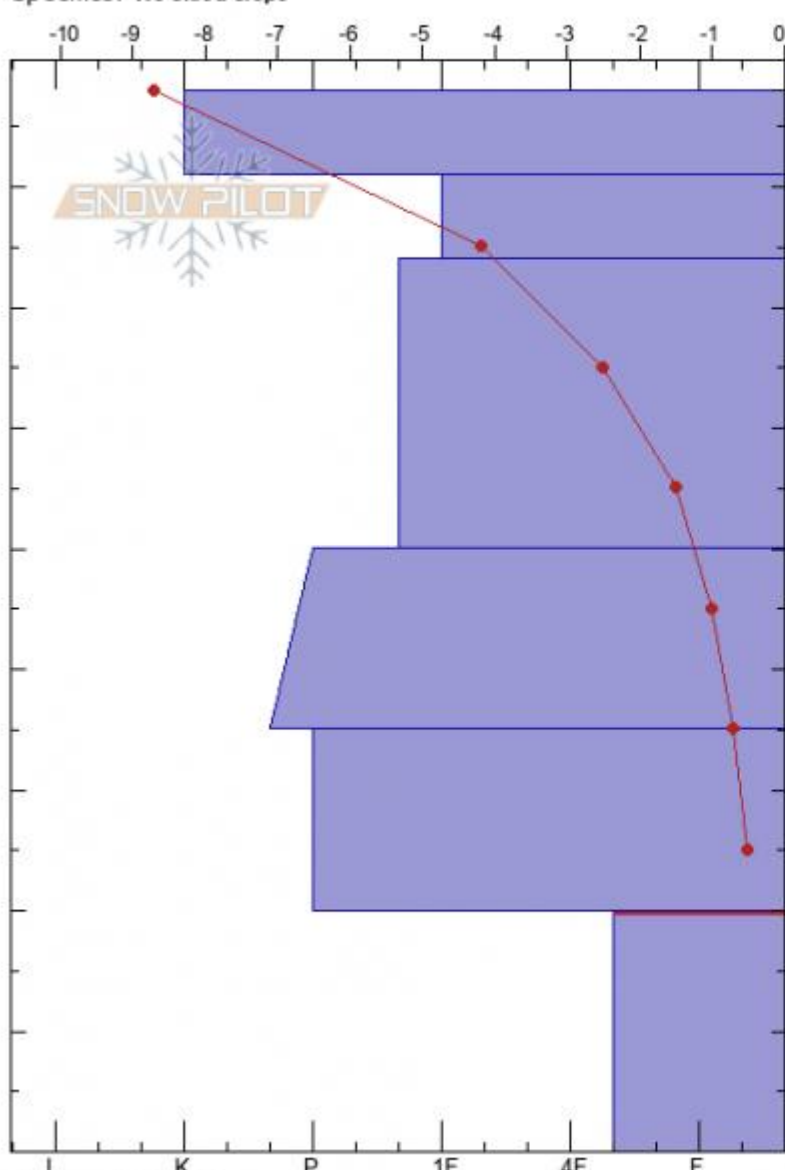

Beehive Basin
Madison Range-N
MT
 Elevation: **8542 ft**
 Aspect: **SW**
 Specifics: **We skied slope**

Zach Keskinen
04/01/2021 - 10:45am
 Co-ord: **45.32256N, -111.38968W**
 Slope Angle: **32°**
 Wind Loading: **no**

Stability: **very_good**
 Air Temperature: **0.5°C**
 Sky Cover: **CLR**
 Precipitation: **NO**
 Wind: **Calm**

HS: **88** Layer Notes:
 PF: **5** 20-0cm: **Problematic layer**

Form	Crystal Size	Moisture	ρ kg/m ³	Stability tests & Layer c
⊙		D		
●	1	D		
○		D		
●	1	D		
○		D		
○ (B)	24	M		