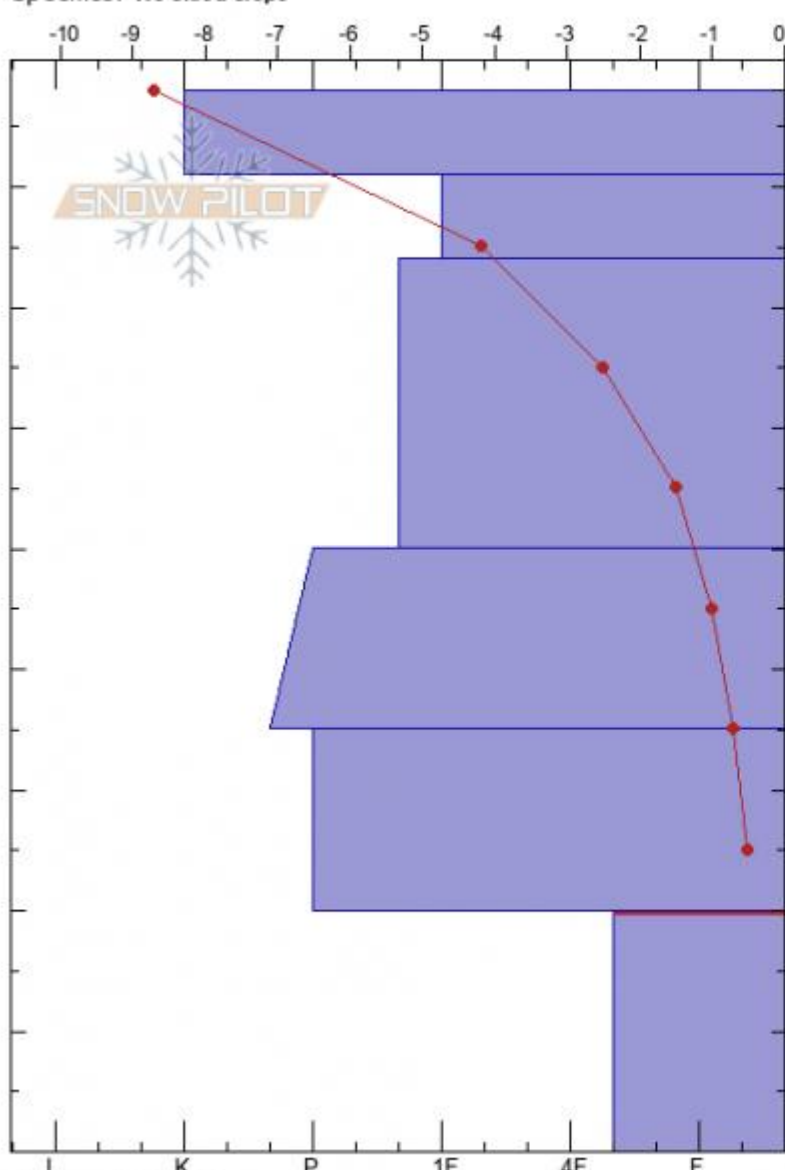

**Beehive Basin**  
**Madison Range-N**  
**MT**  
 Elevation: **8542 ft**  
 Aspect: **SW**  
 Specifics: **We skied slope**

**Zach Keskinen**  
**04/01/2021 - 10:45am**  
 Co-ord: **45.32256N, -111.38968W**  
 Slope Angle: **32°**  
 Wind Loading: **no**

Stability: **very\_good**  
 Air Temperature: **0.5°C**  
 Sky Cover: **CLR**  
 Precipitation: **NO**  
 Wind: **Calm**

HS: **88**    Layer Notes:  
 PF: **5**    20-0cm: **Problematic layer**

Form	Crystal Size	Moisture	$\rho$ kg/m <sup>3</sup>	Stability tests & Layer c
⊙		D		
●	1	D		
○		D		
●	1	D		
○		D		
○ (B)	24	M		