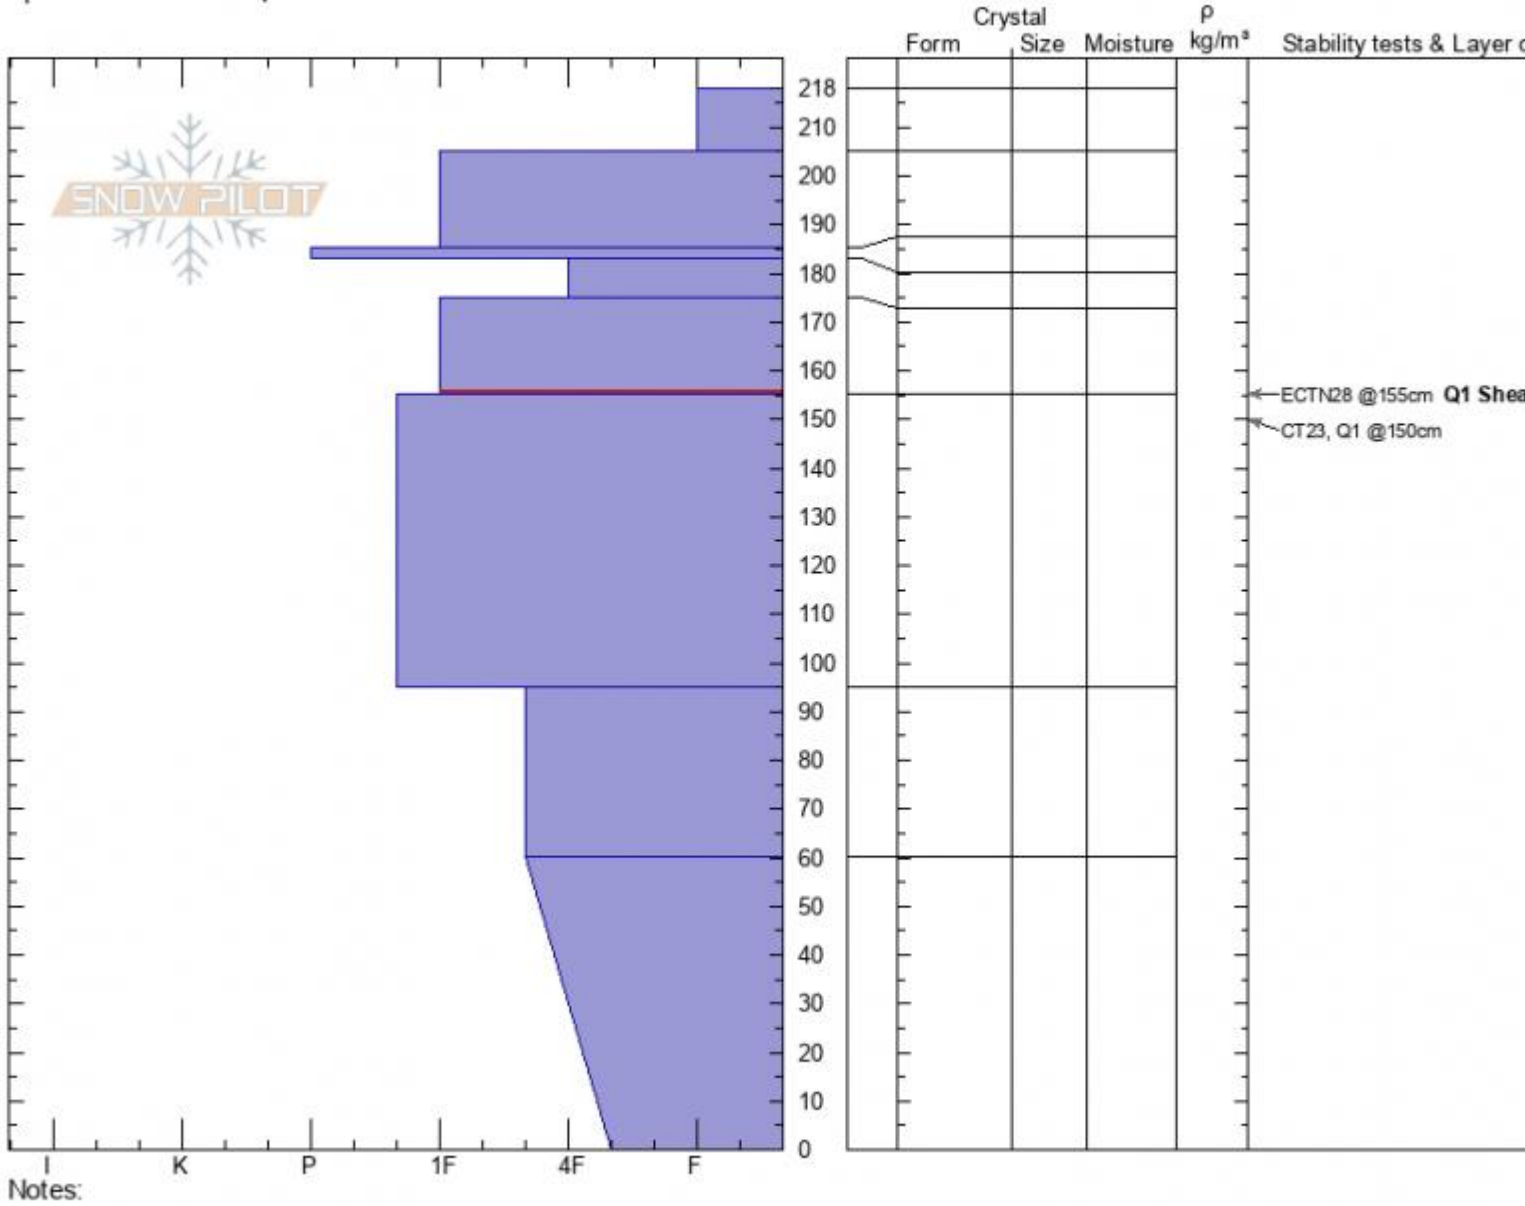

Dudley Creek  
 Madison Range-N  
 MT  
 Elevation: 2502 m  
 Aspect: NE  
 Specifics: We skied slope

Erich Schreier  
 03/27/2021 - 7:00pm  
 Co-ord: 45.28594N, -111.28725W  
 Slope Angle: 32°  
 Wind Loading: previous

Stability:  
 Air Temperature: 0°C  
 Sky Cover: CLR  
 Precipitation: NO  
 Wind: S Calm

HS: 218 Layer Notes:  
 175-155cm: Problematic layer

Advisory Region  
 Northern Madison  
 Longitude  
 -111.29W  
 Latitude  
 45.29N